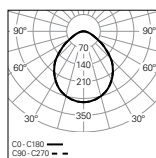

gCONTROL+ - Microprismatic diffuser (80%/20%)

UGR	W	lm output	lm/W	Hmm	Dmm	Ø	Ø	CODE*
≤19	32	3683	115	119	Ø400	Ø523	90591L400	▼▲◆0◆00
≤19	56	6869	123	119	Ø600	Ø723	90591L600	▼▲◆◆◆00
≤19	84	10270	122	135	Ø900	Ø1023	90591L900	▼▲◆◆◆00
≤19	137	16846	123	135	Ø1150	Ø1273	90591L1150	▼▲◆◆◆00