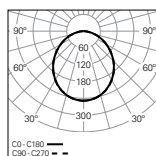

LIGHT+ - Opal diffuser (80%/20%)

UGR	W	lm output	lm/W	Hmm	Dmm	Ø	Ø	CODE*
≤22	32	3851	120	119	Ø400	Ø523	90593L400	▼▲◆0◆00
≤22	56	7182	128	119	Ø600	Ø723	90593L600	▼▲◆◆◆00
≤22	84	10736	128	135	Ø900	Ø1023	90593L900	▼▲◆◆◆00
≤22	137	17612	129	135	Ø1150	Ø1273	90593L1150	▼▲◆◆◆00

ROFY 60 /T D/I

• This product cannot be installed on the wall.

*Replace the symbols to complete the code

Control gear	
HF	E
DALI	H
HF+CD¹	Q
SWD+CD²	Y

Colour³	
White	W
Grey	G
Black	B
Sahara	0
Mist	1
Carbon	I
Autumn	L
Rusty chain	R
Jungle	N
Golden eye	D

Emergency	
No EM	0
EM 3h (K3)⁴	3

Colour temp.	
3000K	3
4000K	0
Tunable White	T

02. Select options

OPTIONS	Code
Tilted bracket	
Ø400 mm	927100
Ø600 mm	927101
Ø900 mm	927102
Ø1150 mm	927103
Steel safety cable	
L1500 mm	955000
Low Output version	
• Under request.