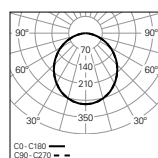

Control gear
LED driver 220-240V-50/60Hz included

Ceiling thickness
For ceilings between 1-25 mm

01. Select version

ROFY 85 /E

gCONTROL+ - Microprismatic diffuser

UGR	W	lm output	lm/W	Dmm	Ø	Ø	CODE*
≤19	16	1810	113	Ø300	Ø286		90622L300▼▲◆0◆00
≤19	24	2871	120	Ø400	Ø386		90622L400▼▲◆0◆00
≤19	43	5526	129	Ø600	Ø586		90622L600▼▲◆0◆00
≤19	65	8230	127	Ø900	Ø886		90622L900▼▲◆0◆00
≤19	107	13429	126	Ø1150	Ø1136		90622L115▼▲◆0◆00

LIGHT+ - Opal diffuser

UGR	W	lm output	lm/W	Dmm	Ø	Ø	CODE*
≤25	16	2135	133	Ø300	Ø286		90621L300▼▲◆0◆00
≤25	24	3385	141	Ø400	Ø386		90621L400▼▲◆0◆00
≤22	43	6516	152	Ø600	Ø586		90621L600▼▲◆0◆00
≤22	65	9704	149	Ø900	Ø886		90621L900▼▲◆0◆00
≤22	107	15835	148	Ø1150	Ø1136		90621L115▼▲◆0◆00