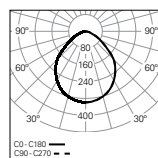

Control gear
LED driver 220-240V-50/60Hz included

Ceiling thickness
For ceilings between 1-25 mm

01. Select version

ROFY 85 /E

gCONTROL+ - Microprismatic diffuser

UGR	W	lm output	lm/W	Dmm	Ø	Ø	CODE*
≤19	16	1810	113	Ø300	Ø286		90622L300▼▲◆0◆00
≤19	24	2871	120	Ø400	Ø386		90622L400▼▲◆0◆00
≤19	43	5526	129	Ø600	Ø586		90622L600▼▲◆0◆00
≤19	65	8230	127	Ø900	Ø886		90622L900▼▲◆0◆00
≤19	107	13429	126	Ø1150	Ø1136		90622L115▼▲◆0◆00

LIGHT+ - Opal diffuser

UGR	W	lm output	lm/W	Dmm	Ø	Ø	CODE*
≤25	16	2135	133	Ø300	Ø286		90621L300▼▲◆0◆00
≤25	24	3385	141	Ø400	Ø386		90621L400▼▲◆0◆00
≤22	43	6516	152	Ø600	Ø586		90621L600▼▲◆0◆00
≤22	65	9704	149	Ø900	Ø886		90621L900▼▲◆0◆00
≤22	107	15835	148	Ø1150	Ø1136		90621L115▼▲◆0◆00