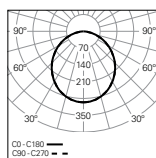

LIGHT+ - Opal diffuser

W	lm output	lm/W	Dmm	CODE*
16	2135	133	Ø300	90581L300▼▲◆0◆00
24	3385	141	Ø400	90581L400▼▲◆0◆00
43	6516	152	Ø600	90581L600▼▲◆0◆00

*Replace the symbols to complete the code

Control gear	
HF	E
DALI	H

Colour¹	
White	W
Grey	G
Black	B
Sahara	0
Mist	1
Carbon	I
Autumn	L
Rusty chain	R
Jungle	N
Golden eye	D

Emergency	
No EM	0
EM 3h (K3)²	3

Colour temp.	
3000K	3
4000K	0
Tunable White³	T

02. Select options

OPTIONS

Low Output version

- Under request.