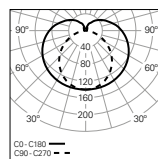

bLINE - Opal diffuser

W	lm output	lm/W	CODE*
35	4680	134	90754▲220▼00♣♣

AVAILABLE MODULES

Start module (SRT)
Middle module (MID)
End module (END)

TALEA Line

- For surface application add surface mounting kit. Please order separately.
- For suspended application add the suspension and ceiling rose. Please order separately.
- To complete the line add the start kit and body connector kit. Please order separately.
- Dimensions do not include start kit. To complete the line add 8 mm to the length.

¹ 3h emergency unit with self-test. Only available in HF versions.