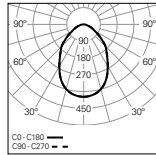

LED lifetime

80.000h @ L80, B10, Ta 25°C

Control gear

LED driver 220-240V-50/60Hz included

Ceiling thickness

For ceilings between 2-60 mm

01. Select version

THE

*Replace the symbols to complete the code

DAM - Microprismatic diffuser

UGR	W	lm output	lm/W	LxWmm	⌈	CODE*
≤19	34	4225	124	1197x297	1180x288	90793L123▼W●000
≤19	42	5282	126	1497x297	1480x288	90793L153▼W●000
≤19	74	8911	120	1497x297	1480x288	90795L153▼W●000
≤19	34	4225	124	597x597	580x588	90793L066▼W●000
≤19	59	7129	121	597x597	580x588	90795L066▼W●000