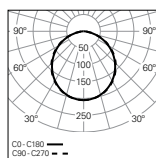

DOZ - Opal diffuser

W	lm output	lm/W	Lmm	CODE*
38	3662	96	1215	906I2222J♥4♣♦00
47	4577	97	1515	906I2272J♥4♣♦00

*Replace the symbols to complete the code

Control gear	
HF	F
DALI	E

Version	
No EM	0
EM 3h (K3) ¹	3
Sensor	4
Night Light	N

Colour temp.	
3000K	3
4000K	0

02. Select options

OPTIONS	Code
Vandal proof security screwdriver tool	926000