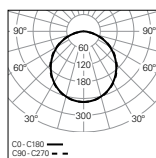

01. Select version

ZLP / E

DOZ - Opal diffuser

W	lm output	lm/W	Lmm	□	CODE*
38	4561	120	1225	1200x275	906J2222J♥4♠00
47	5701	121	1525	1500x275	906J2272J♥4♠00

*Replace the symbols to complete the code

Control gear	▼
HF	F
DALI	E