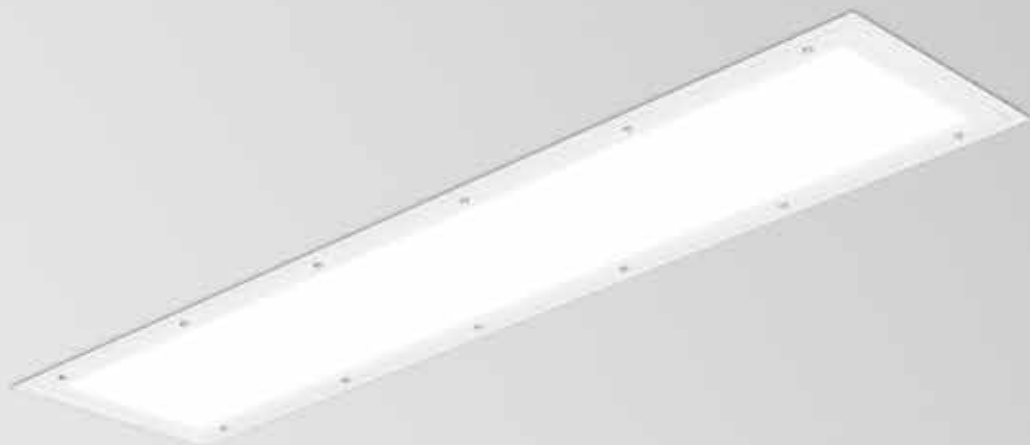

ZLP /E

Product characteristics

Body

Steel sheet

Finish

White matte powder coated

Fixing system

M5 threaded rod not included

Optical system

DOZ - Opal diffuser

Light source

LED, RG1, CRI>80, MacAdam Step ≤3

LED lifetime

72.000h @ L80, B10, Ta 25°C

Control gear

LED driver 220-240V-50/60Hz included

Vandal proof screw

Developed to withstand extreme physical impacts up to 170 Joules (IK17)

¹ Prepared for emergency remote control.