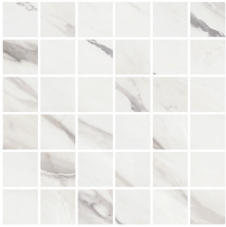

Nesta White  
60x120 cm / 24"x48" RC  
↘

marble  
mármol / marbre

Nesta Mosaic White

Nesta Luxury White

11

**Mosaic**  
30x30 cm/11.8"x11.8"  
5x5 cm/2"x2"

10

**Luxury**  
28x28 cm/11"x11"  
4x5 cm/1.5"x2"