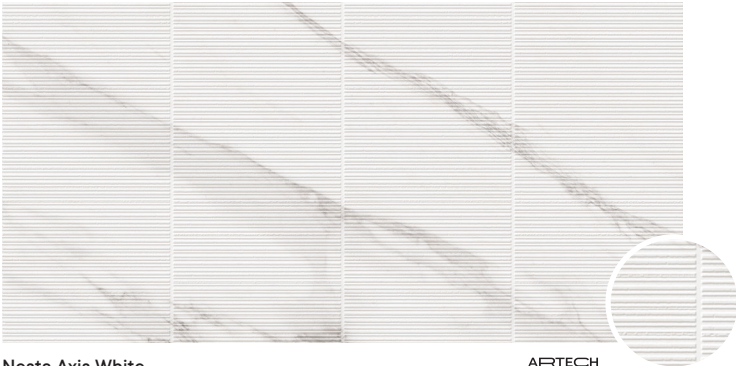

120x120 cm/48"x48" + 60x120 cm/24"x48" + 60x60 cm/24"x24" + 30x60 cm/11.8"x24" + 15x60 cm/6"x24"

Nesta White

ARTECH

Nesta White Lappato

ARTECH

Nesta White Polished

Nesta White Silk

Nesta Axis White