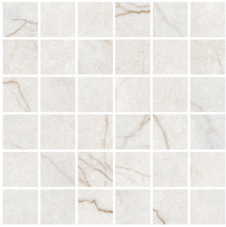

Raffaello Ivory Polished
120x120 cm / 48"x48" RC
↘

marble
mármol / marbre

Raffaello Mosaic Ivory

Raffaello Luxury Ivory

11

Mosaic
30x30 cm/11.8"x11.8"
5x5 cm/2"x2"

10

Luxury
28x28 cm/11"x11"
4x5 cm/1.5"x2"