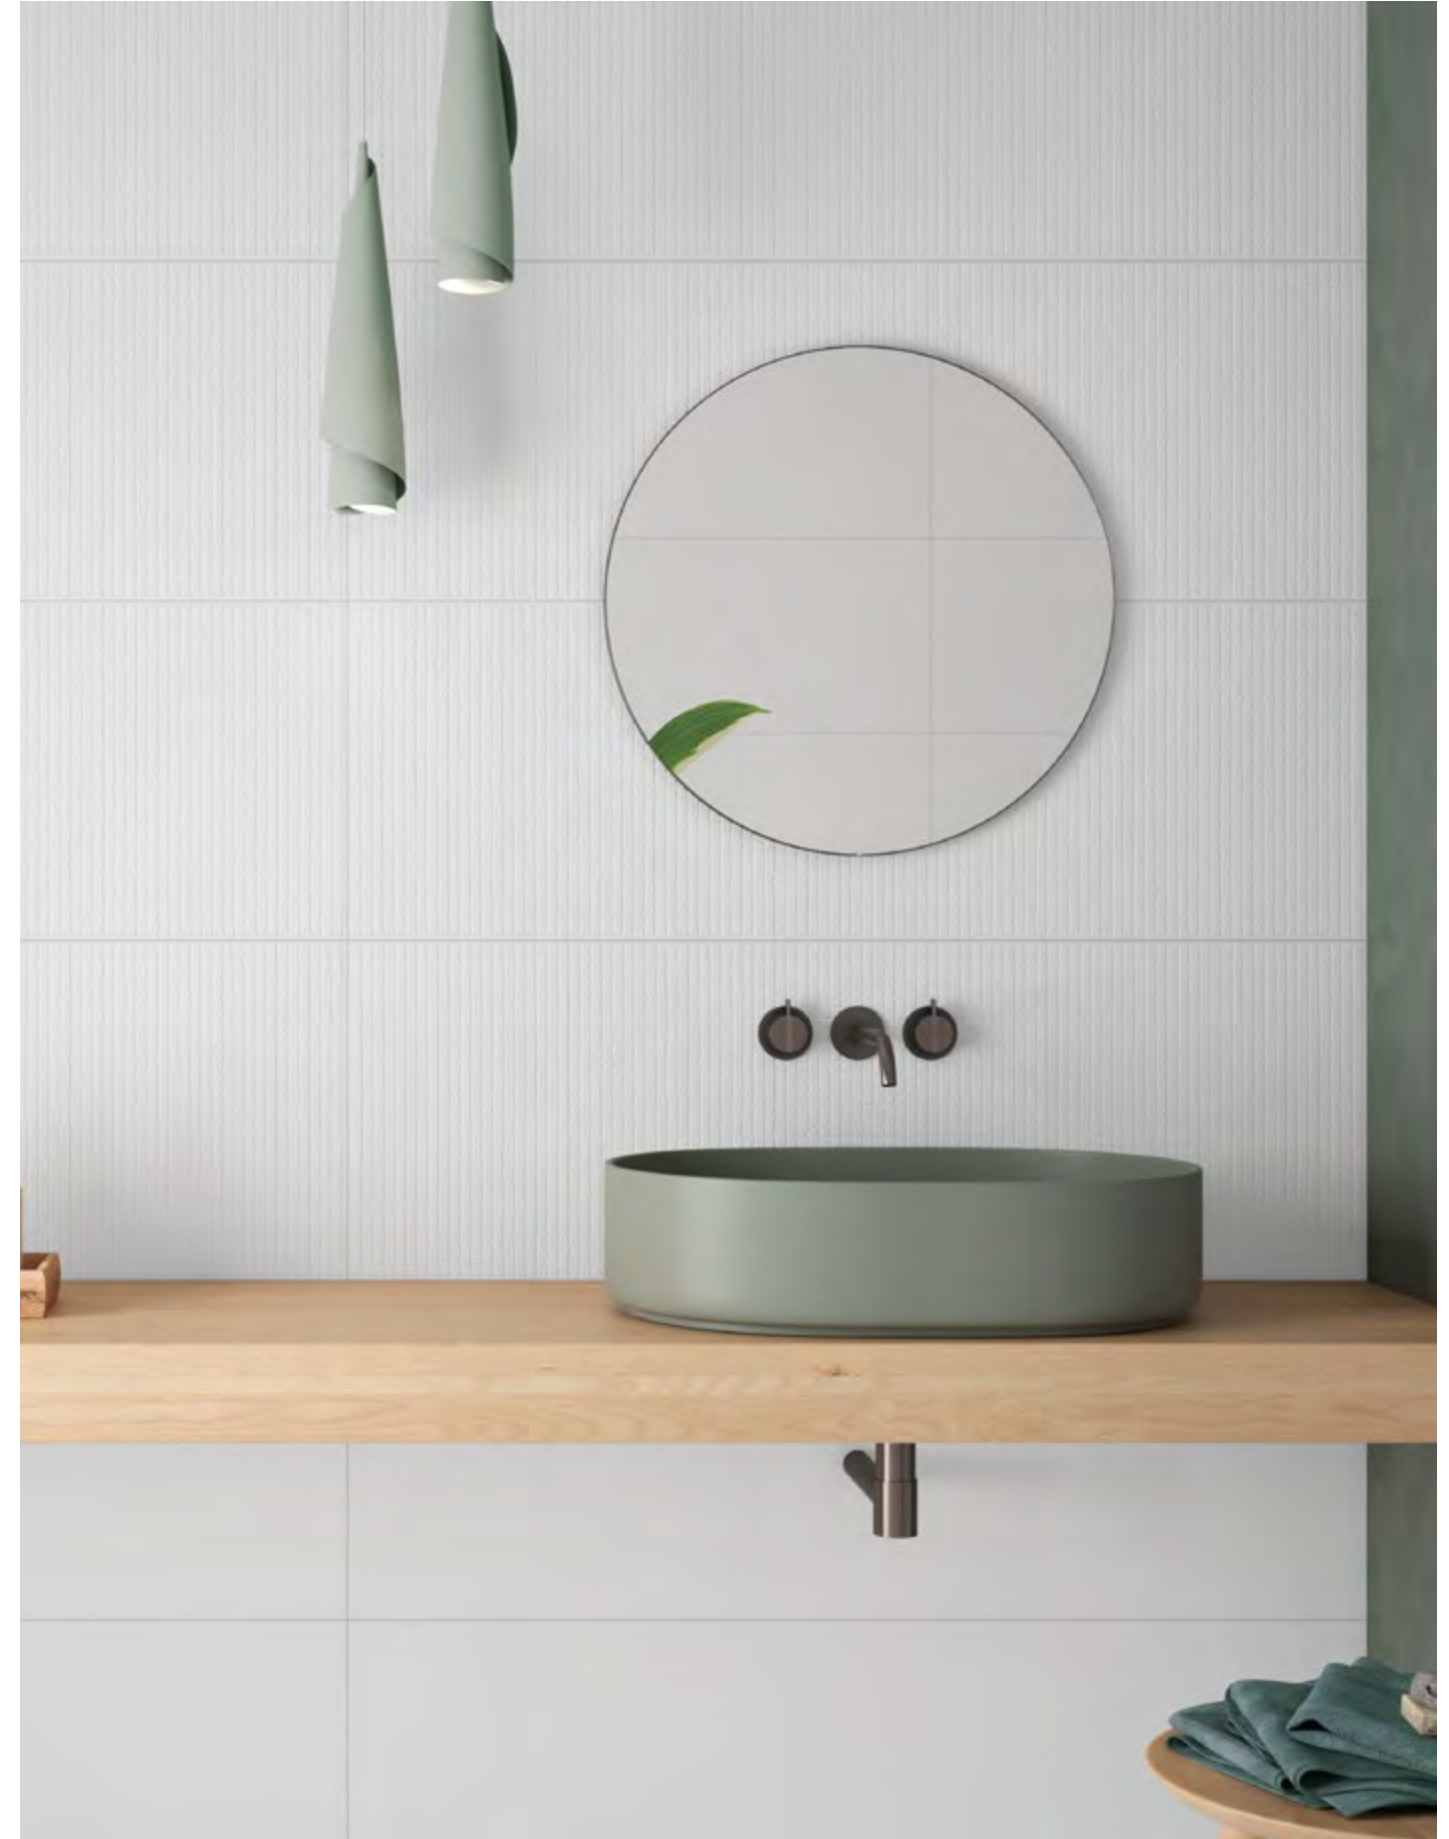

SLIM WALL TILE + WHITE BODY + RECTIFIED + MATT / GLOSS
AZULEJO FINO + PASTA BLANCA + RECTIFICADO + MATE / BRILLO

40x120 cm/16"x48"

Extra Slim

This material considerably reduces environmental impact. Increases the load capacity by 20m2 extra than in a normal thickness. Este material reduce considerablemente las emisiones e impacto medioambiental. Aumenta la capacidad de carga en 20m2extra que en un espesor normal.

AVAILABLE FORMATS: / FORMATOS DISPONIBLES:

PIECES NAME NOMBRE DE LA PIEZA	SIZES FORMATOS (cm)	WORK SIZE DIMENSIÓN DE FABRICACIÓN (mm)	BOX | CAJA			PALLET | PALET			
			PIECES PIEZAS	sqm m²	MAX. AVERAGE WEIGHT PESO MEDIO MÁXIMO (Kg)	BOXES CAJAS	sqm m²	MAX. AVERAGE WEIGHT PESO MEDIO MÁXIMO (Kg)	SIZE PALLET FORMATO DEL PALET (mm)
BLANCO	40x120 XS RC	400 x 1200 x 7	5	2,400	30,000	20	48,000	630	800x1200x540
PAPER	40x120 XS RC	400 x 1200 x 8	4	1,920	28,000	20	38,400	570	800x1200x540
MOSAIC	40x120 XS RC	400 x 1200 x 8	4	1,920	28,000	20	38,400	570	800x1200x540

BLANCO MATE
40x120 cm/16"x48" XS RC
↘

MOSAIC BLANCO MATE
40x120 cm/16"x48" XS RC
↘

BASIC
BÁSICOS