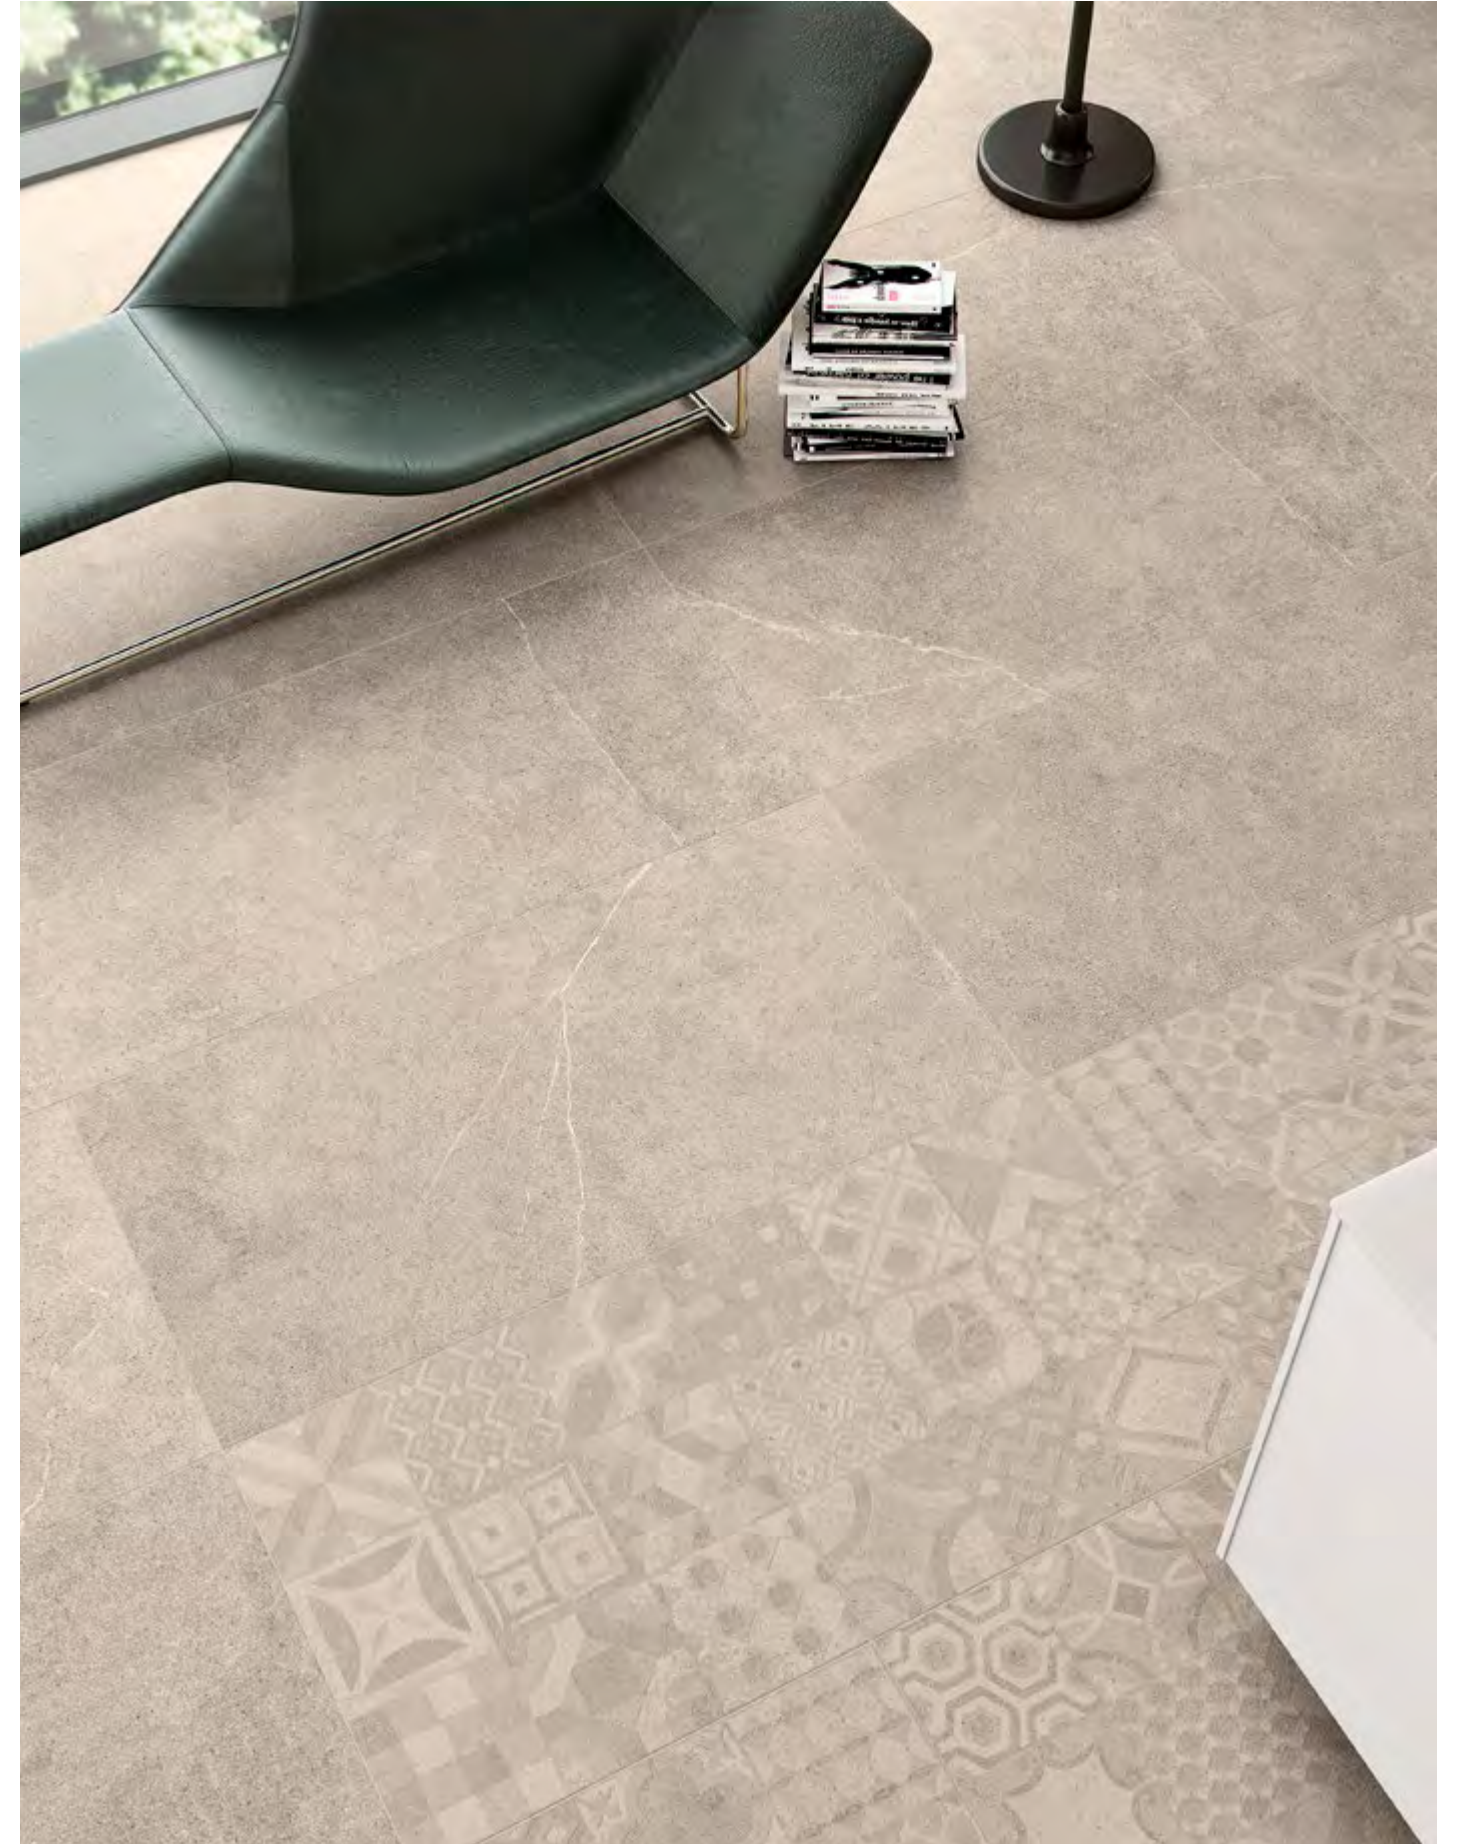

Bla GL V.2 LOW 1

60x60 cm/24"x24"

HARDY DECOR CALM

HARDY DECOR TORTORA

HARDY DECOR CONCRETE

HARDY DECOR TORTORA  
60x60 cm/24"x24" RC  
↘

HARDY TORTORA  
60x120 cm/24"x48" RC  
↘

STONE  
PIEDRAS