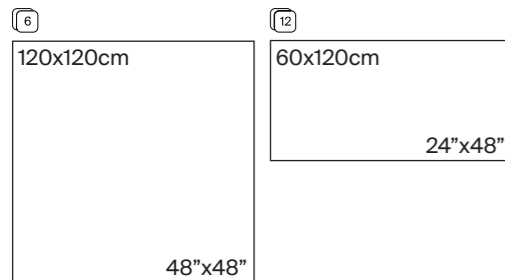

Onyx White Polished 120x120 cm / 48"x48"

AZUVI

ONYX

Porcelánico
Porcelain tiles / Grès cérame

Onyx White Polished

Onyx Cream Polished

Onyx Grey Polished

Formatos disponibles
Available formats / Formats disponibles

Formato Size	Formato real Work size	Acabado Finish	Pz/Caja Pcs/Box	M ² /Caja Sqm/Box	Kg/Caja Kg/Box	Cajas/Pallet Boxes/Pallet	M ² /Pallet Sqm/Pallet	Kg/Pallet Kg/Pallet	Colores disponibles Available colours
120x120 - Rc POLISHED G-4030	1200x1200x10,20	Pulido · Rectificado / Polished · Rectified CO	1	1,440	35,000	36	51,840	1300,00	
60x120 - Rc POLISHED G-4010	600x1200x10,50	Pulido · Rectificado / Polished · Rectified CO	2	1,440	34,250	32	46,080	1121,00	