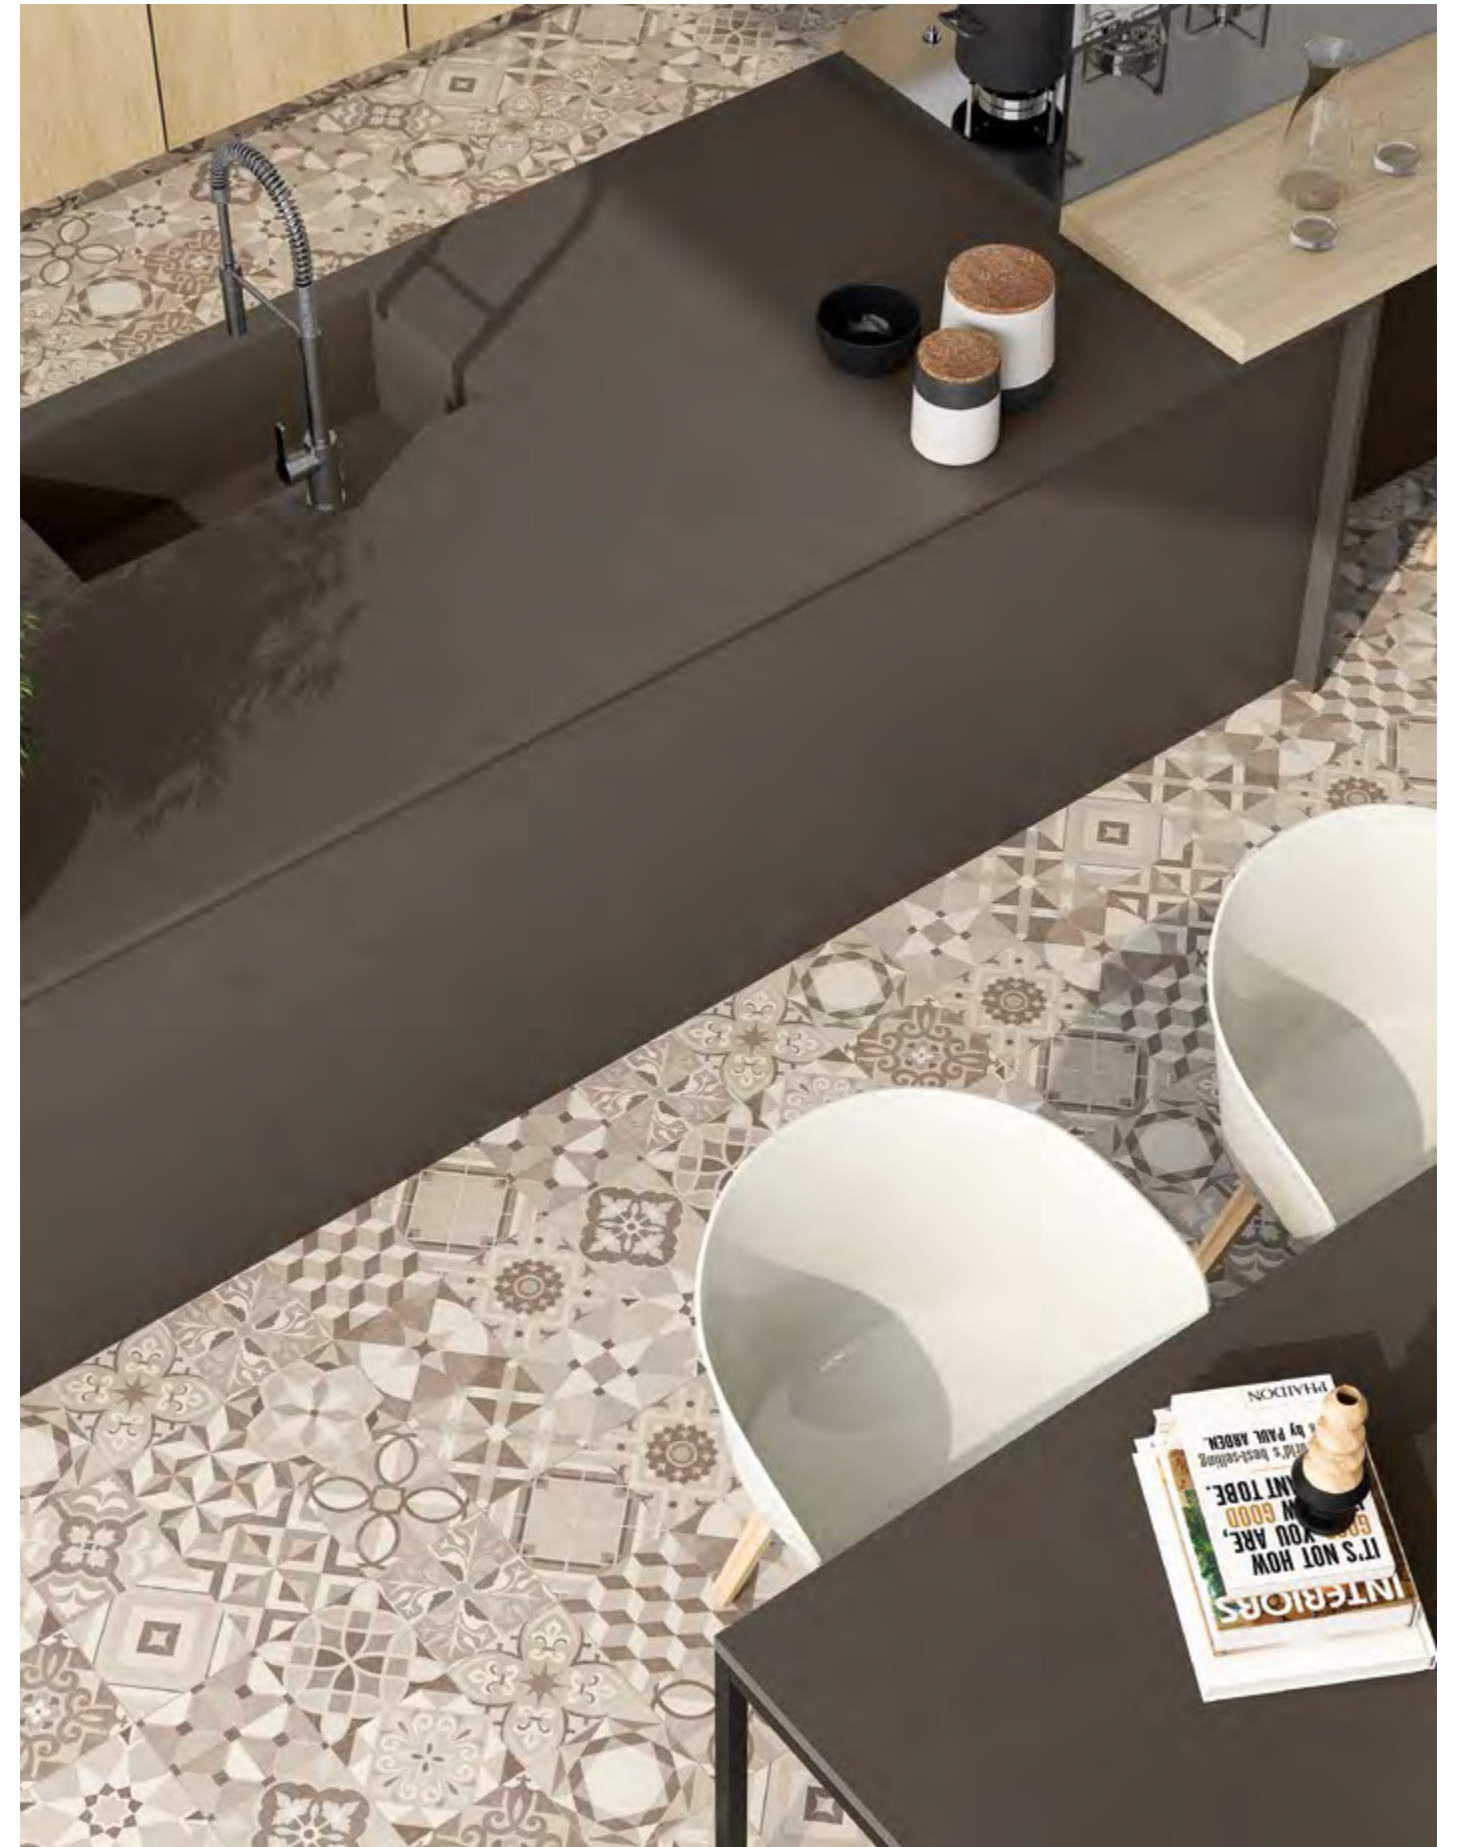

GRADONE STRAIR:
PELDAÑO GRADONE

30x60 cm/118"x24"

STRAIR TREAD:
PELDAÑO ROMO

30x60 cm/118"x24"

SKIRTING:
RODAPIE

9x60 cm/35"x24"

AVAILABLE FORMATS: / FORMATOS DISPONIBLES:

PIECES NAME NOMBRE DE LA PIEZA	SIZES FORMATOS (cm)	WORK SIZE DIMENSIÓN DE FABRICACIÓN (mm)	BOX | CAJA			PALLET | PALET			
			PIECES PIEZAS	sqm m²	MAX. AVERAGE WEIGHT PESO MEDIO MÁXIMO (Kg)	BOXES CAJAS	sqm m²	MAX. AVERAGE WEIGHT PESO MEDIO MÁXIMO (Kg)	SIZE PALLET FORMATO DEL PALET (mm)
POWDER DECOR	60x60 SL	600 x 600 x 9	4	1,440	30,000	32	46,080	950	800x1200x740