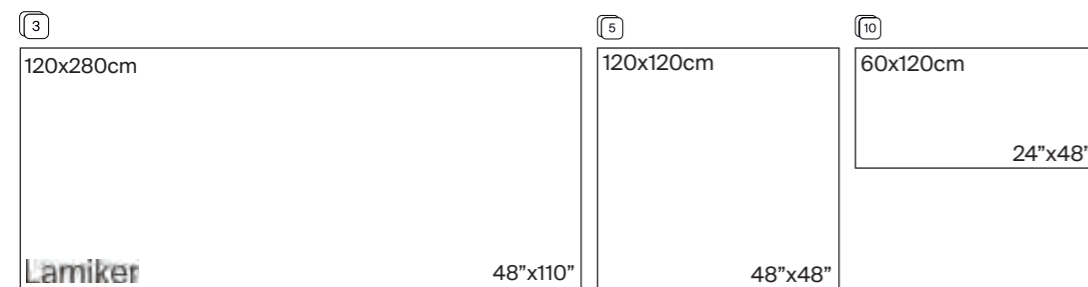

Formatos disponibles Available formats / Formats disponibles