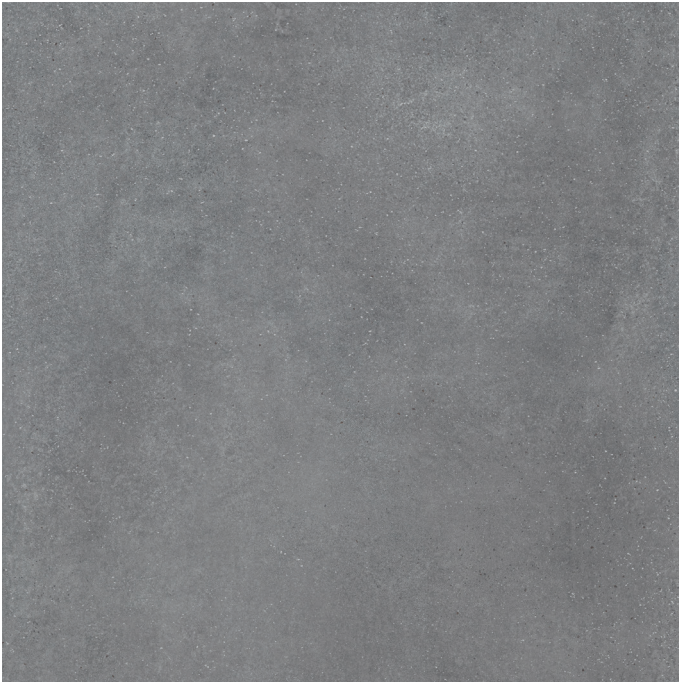

Ground

glazed porcelain stoneware + std body
 gres porcelánico esmaltado + pasta std / grès cérame émaillé + pâte std

160x160 cm/63"x63"

Ground White

Ground Grey

Ground Cream

Ground Earth

Available Formats: / Formatos Disponibles: / Formats disponibles :

Ground Cream
160x160 cm / 63"x63" RC
↘

concrete
cemento / ciment

Ground Shadow

11

Mosaic
30x30 cm / 11.8"x11.8"
5x5 cm / 2"x2"