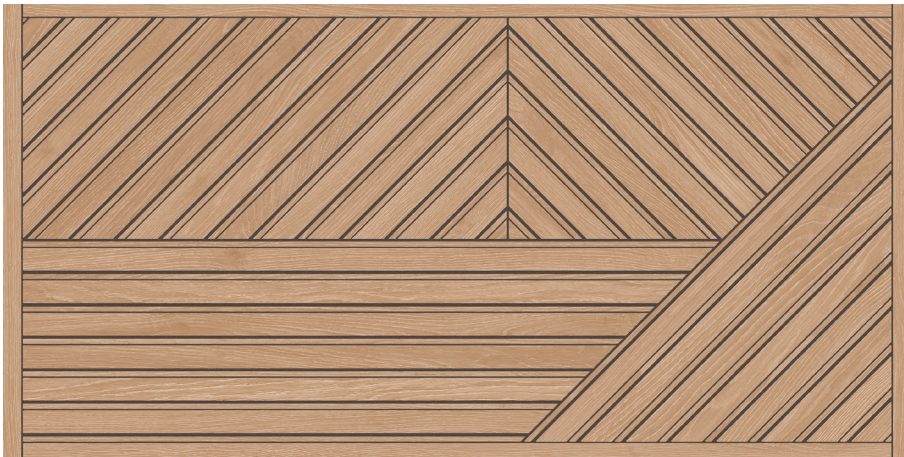

Studio

white body
azulejo / pâte blanche

60x120 cm / 24"x48"

Studio Oak

GRAPHIC VARIATION
8

Studio Laths Oak

GRAPHIC VARIATION
16

Studio Litter