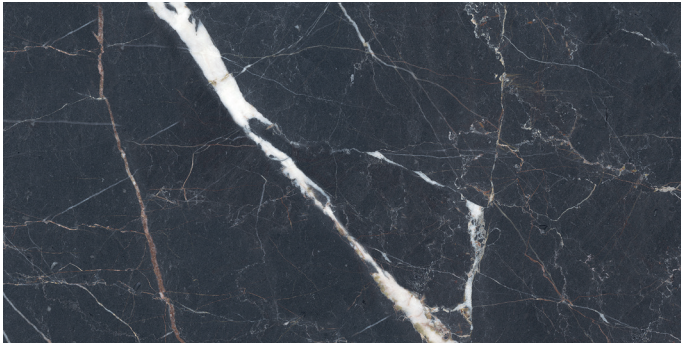

glazed porcelain stoneware + std body
gres porcelánico esmaltado + pasta std / grès cérame émaillé + pâte std

Bla GL ! V.3 RC 0 LP 0 PL 0

120x120 cm/48"x48" + 60x120 cm/24"x48"

Vanity Black

ARTECH

Vanity Black Lappato

ARTECH

Vanity Black Polished

Skirting
Rodapie

9x120 cm / 3.5"x48" P270	10
9x60 cm / 3.5"x24" P097	18

Gradone Strair
Peldaño Gradone

30x120 cm / 11.8"x48" P1513	2
30x60 cm / 11.8"x24" P749	2

Strair Tread
Peldaño Romo