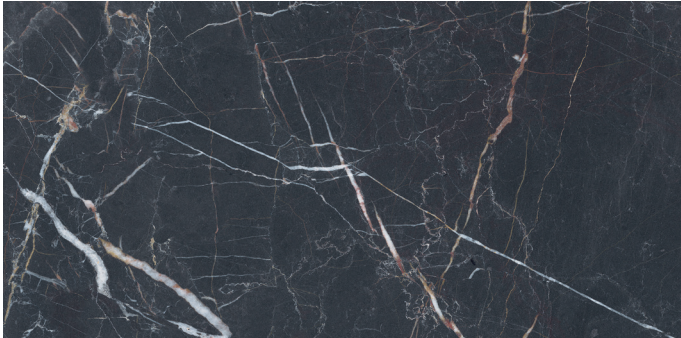

glazed porcelain stoneware + std body
gres porcelánico esmaltado + pasta std / grès cérame émaillé + pâte std

Bla GL ! V.3 RC 0 LP 0 PL 0

120x120 cm/48"x48" + 60x120 cm/24"x48"

Vanity Black

ARTECH

Vanity Black Lappato

ARTECH

Vanity Black Polished

Skirting
Rodapie

9x120 cm / 3.5"x48" P270	10
9x60 cm / 3.5"x24" P097	18

Gradone Strair
Peldaño Gradone

30x120 cm / 11.8"x48" P1513	2
30x60 cm / 11.8"x24" P749	2

Strair Tread
Peldaño Romo