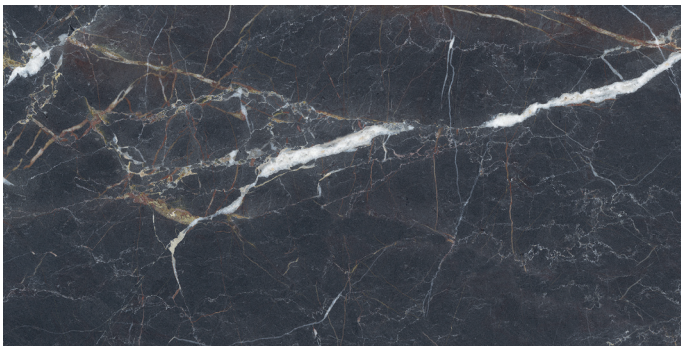

glazed porcelain stoneware + std body
gres porcelánico esmaltado + pasta std / grès cérame émaillé + pâte std

Bla GL ! V.3 RC 0 LP 0 PL 0

120x120 cm/48"x48" + 60x120 cm/24"x48"

Vanity Black

ARTECH

Vanity Black Lappato

ARTECH

Vanity Black Polished

Skirting
Rodapie

9x120 cm / 3.5"x48" P270	10
9x60 cm / 3.5"x24" P097	18

Gradone Strair
Peldaño Gradone

30x120 cm / 11.8"x48" P1513	2
30x60 cm / 11.8"x24" P749	2

Strair Tread
Peldaño Romo