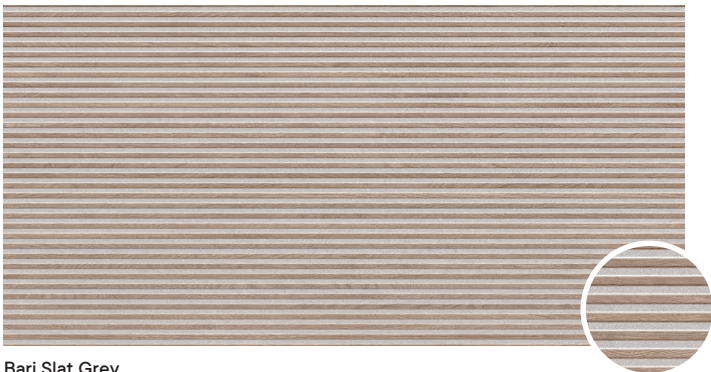

# Bari

white body  
azulejo / pâte blanche

60x120 cm / 24"x48"

Bari Slat White

Bari Aural White

Bari Slat Grey

Bari Aural Grey

Bari Slat Black

Bari Aural Black

Bari Rods