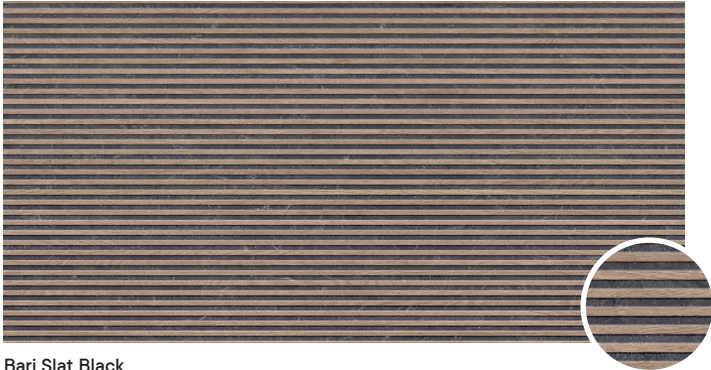

# Bari

white body  
azulejo / pâte blanche

60x120 cm / 24"x48"

Bari Slat White

Bari Aural White

Bari Slat Grey

Bari Aural Grey

Bari Slat Black

Bari Aural Black

Bari Rods

Bari Aural Black  
60x120 cm / 24"x48" RC  
↘

Storm Cloud  
60x120 cm / 24"x48" RC  
↘

wood  
madera / bois