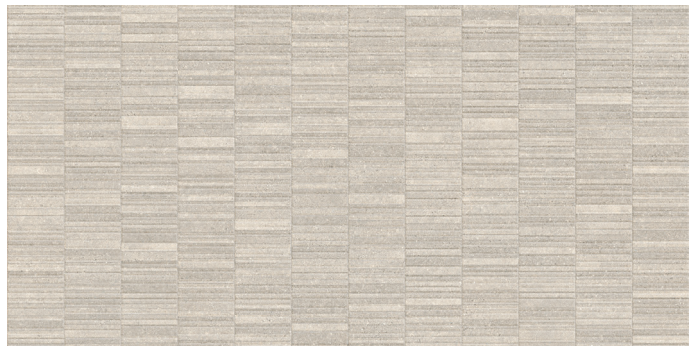

Lowell Cream
160x160 cm / 63"x63" RC

stone
piedra / pierre

Lowell

white body
azulejo / pâte blanche

60x120 cm / 24"x48"

Lowell Light

Lowell Cream

Lowell Set Light