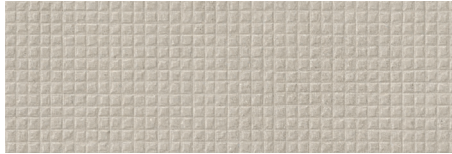

Lowell Savage Light
60x120 cm / 24"x48" XS RC

stone
piedra / pierre

Lowell Pearl

Lowell Set Pearl

Lowell Trivia Pearl

Lowell Savage Pearl

Lowell

white body
azulejo / pâte blanche

20x60 cm / 8"x24"

Lowell Light

Lowell Aura Light

Lowell Cream

Lowell Aura Cream

Lowell Pearl

Lowell Aura Pearl

Available Formats: / Formatos Disponibles: / Formats disponibles :