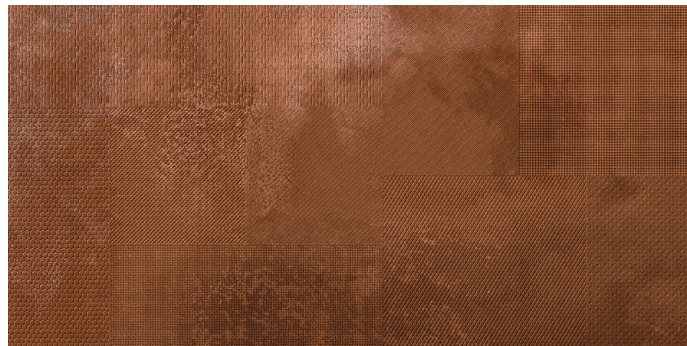

Aveyron Decor Corten

GRAPHIC VARIATION 6