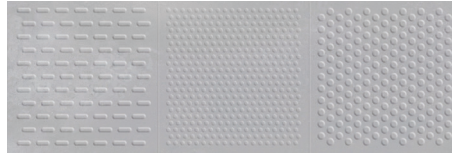

Gravity Lancer Titanium