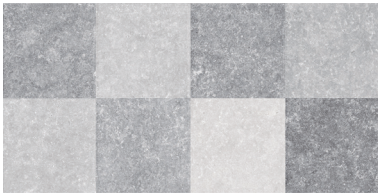

Light Stone Mosaic Cold