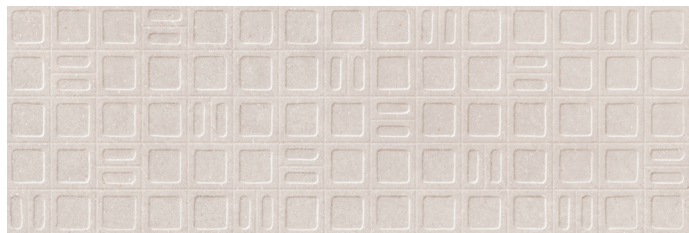

Gravel Square Cream