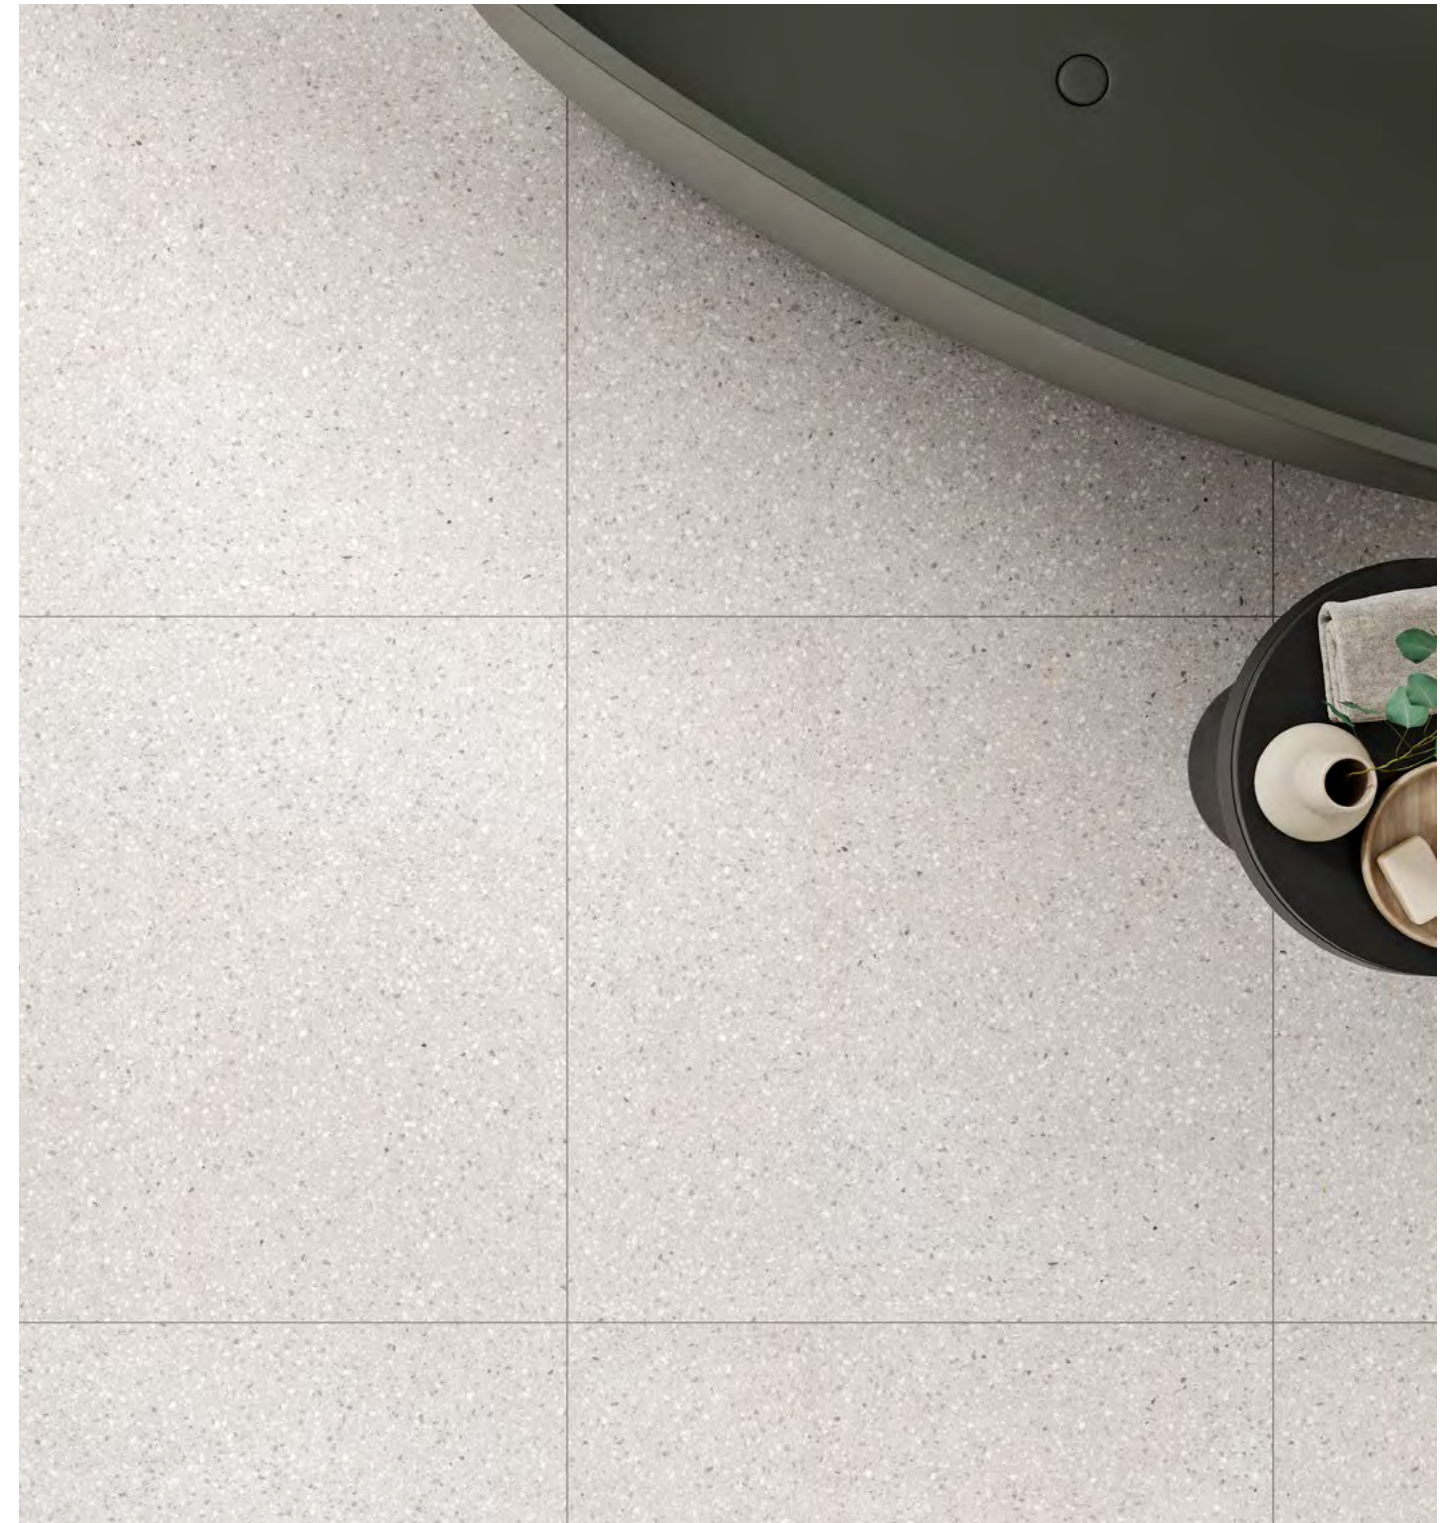

GLAZED PORCELAIN STONEWARE + STD BODY + RECTIFIED + MATE
GRES PORCELÁNICO ESMALTADO + PASTA STD + RECTIFICADO + MATE

Bla **GL** **2**

90x90 cm / 36"x36" + 60x120 cm / 24"x48" + 30x60 cm / 11.8"x24"

AVAILABLE FORMATS: / FORMATOS DISPONIBLES:

PIECES NAME NOMBRE DE LA PIEZA	SIZES FORMATOS (cm)	WORK SIZE DIMENSIÓN DE FABRICACIÓN (mm)	BOX | CAJA			PALLET | PALET			
			PIECES PIEZAS	sqm m²	MAX. AVERAGE WEIGHT PESO MEDIO MÁXIMO (Kg)	BOXES CAJAS	sqm m²	MAX. AVERAGE WEIGHT PESO MEDIO MÁXIMO (Kg)	SIZE PALLET FORMATO DEL PALET (mm)
GOLDONI	90x90	900 x 900 x 9	2	1,620	32,500	32	51,840	1110	950x1060x820
GOLDONI	60x120	600 x 1200 x 9	2	1,440	28,000	36	51,840	1092	840x1200x740
GOLDONI DECOR	60x120	600 x 1200 x 9	2	1,440	28,000	36	51,840	1092	840x1200x740
GOLDONI	30x60	298 x 600 x 9	8	1,440	27,000	40	57,600	1140	800x1200x740

GOLDONI BIANCO
90x90 cm / 36"x36"
↘

STONE
PIEDRAS