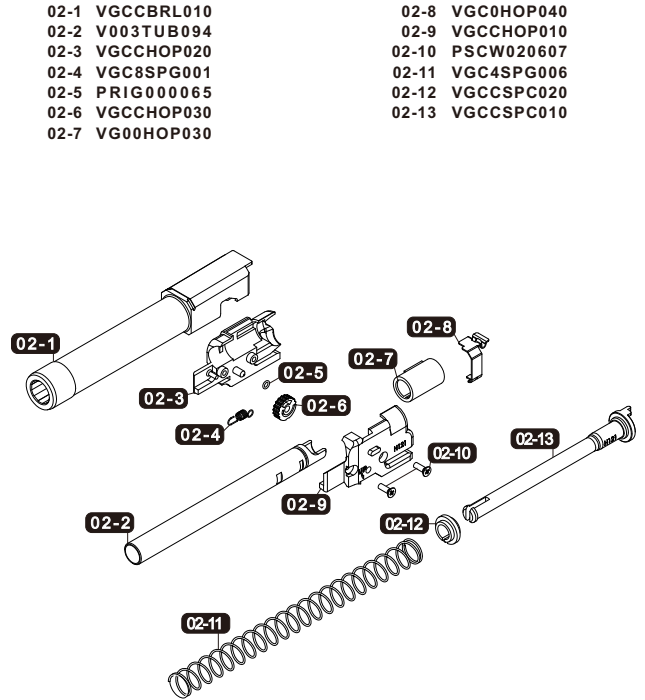

1 SLIDE

- | | |
|------------------|------------------|
| 01-1 VGCCURV010 | 01-14 VGCCCLR010 |
| 01-2 VGCCFST000 | 01-15 VGCCPIS030 |
| 01-3 PSCW250403 | 01-16 VGCCPIS020 |
| 01-4 VGCCURV040 | 01-17 VGCCFPN020 |
| 01-5 PSCW141021 | 01-18 PSCW140306 |
| 01-6 VGCCURV030 | 01-19 VGCCSPG006 |
| 01-7 VGCCRST000 | 01-20 VGCCPIS040 |
| 01-8 VGCCURV020 | 01-21 VGC4PIS070 |
| 01-9 VGCCPIS010 | 01-22 PSCW261022 |
| 01-10 PSCW140306 | 01-23 VGCCASP007 |
| 01-11 VGC4PIS070 | 01-24 VGCCPLK050 |
| 01-12 VGCCSPG005 | 01-25 PBOT251401 |
| 01-13 VGC7SPG004 | |

2 BARREL

- | | |
|------------------|------------------|
| 02-1 VGCCBRL010 | 02-8 VGC0HOP040 |
| 02-2 V003TUB094 | 02-9 VGCCHOP010 |
| 02-3 VGCCCHOP020 | 02-10 PSCW020607 |
| 02-4 VGC8SPG001 | 02-11 VGC4SPG006 |
| 02-5 PRIG000065 | 02-12 VGCCSPC020 |
| 02-6 VGCCCHOP030 | 02-13 VGCCSPC010 |
| 02-7 VG00HOP030 | |