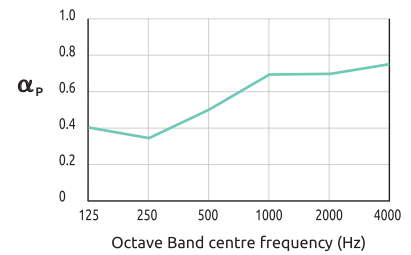

## Key Features

- Classic fissured pattern
- Ideal for storage facilities and warehouses

Edge Detail	Board	Tegular
		
<b>Thickness (mm)</b>	15	15
<b>Modules (mm)</b>	600 x 600 ..... 958M 1200 x 600 ..... 952M 1220 x 610 ..... 755U	600 x 600 ..... 962M
<b>Suspension Systems</b>	Prelude 24 XL <sup>2</sup> / TLS	Prelude 24 XL <sup>2</sup> / TLS
<b>Colour</b>	Global White	

## Acoustics

	$\alpha_w$	$D_{nfw}$	Class	NRC	125	250	500	1000	2000	4000
Board, Tegular	0.55(H)	34 dB	D	0.55	0.40	0.35	0.50	0.70	0.70	0.75