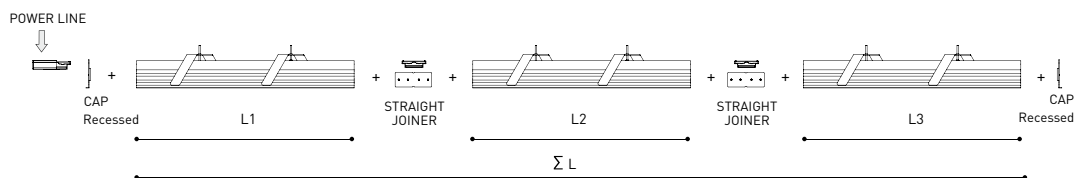

iO End Cap Kit Recessed + Power Line (2 Units)

A267-00-11- | WT | NT |

MANDATORY FOR INSTALLATION

iO Straight Joiner Kit

A267-00-12- | WT | NT |

COLOUR | WT □ RAL 9016 | NT ■ RAL 9005 |

MATERIAL |  AL |