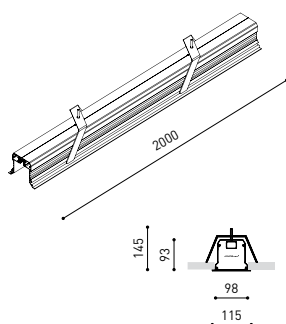

## DIMENSIONS

## OTHER DATA

Recess measurements	100 × ΣL+10 mm.
Weight	4760 g.
Packaged weight	4805,2 g.
Packaging dimensions	168 × 160 × 2150 mm.
Units per package	1
Materials	Aluminium

Arkoslight offers this "extrusion" profile designed to hide the pieces of Io in the ceiling; specifically conceived to minimize the presence of the luminaries in the scene. \*\*\* NOTE: i0 excluded.