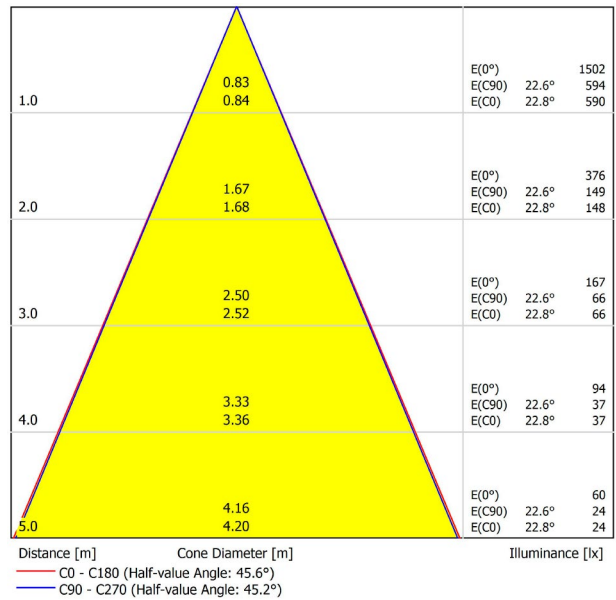

CONICAL DIAGRAM

UGR