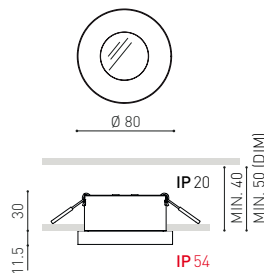

DIMENSIONS

AWARDS

Name	PUCK RECESSED IP54 M 3000K NT
Reference	A3141011NT
Color	Textured black
RAL	9005
Category	CEILING RECESSED

PRODUCT

Light source	LED
Gross luminous flux	1080 Lm
Power	9 W
Power values of the system	10,11 W
Colour temperature	3000 K
Colour Rendering Index	CRI>90
Chromatic stability	Mac Adam Step 2
Light beam angle	45°
Unified Glare Rating	UGR<19
Lighting efficiency	80%
Efficacy	120 Lm/W
Current intensity	500 mA
Dimming	No Dim - Other DIM, please consult
Control through bluetooth	Please Consult
Driver	Included - Connected
Emergency power supply	Please Consult
Electrical insulation class	□
Voltage	220 V/240 V
Frequency	50/60 Hz
Energy efficiency	A+
LED lifespan	L80B10 (Tj=85°C) >60.000h

LIGHTING INFORMATION

Ingress Protection	IP54
Recess measurements	Ø73 mm.
Weight	326 g.
Packaged weight	380 g.
Packaging dimensions	158 x 156 x 59 mm.
Units per package	1
Materials	Aluminium / Optical Glass

OTHER DATA

Puck Recessed is the Puck version for recessed applications. Puck Recessed aims to fulfill the functions of general lighting. Its discreet presence takes the shape of a circular piece, totally made of aluminium, with a slight rounded slant to hold the light source back a few centimetres.