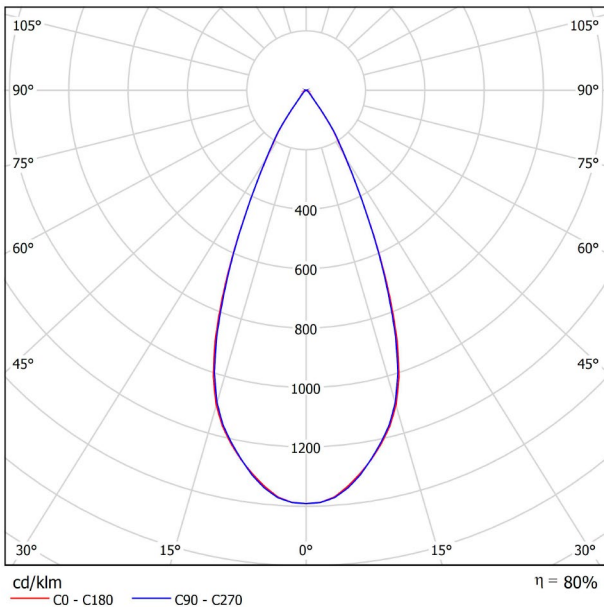

POLAR DIAGRAM