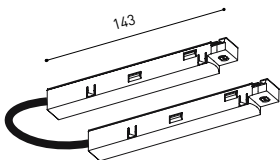

TRACK 48V Corner 90° Connector

A338-00-12

TRACK 48V Suspension Kit

A338-00-08

See accessories quantities*

TRACK 48V Short T-Bracket

A338-00-03

TRACK 48V Clamp for M6 ROD

A338-00-09

See accessories quantities*