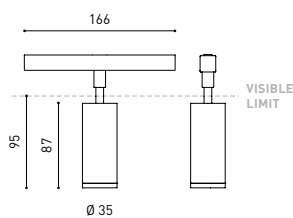

DIMENSIONS

ACCESSORIES

PRODUCT

Name	FIT 35 48V 38° 3000K WT
Reference	A3450131WT
Color	Textured white
Power of the system	9016
Category	TRACKLIGHTS

LIGHTING INFORMATION

Light source	LED
Gross luminous flux	630 Lm
Power	5,5 W
Power values of the system	6,18 W
Colour temperature	3000 K
Colour Rendering Index	CRI>90
Chromatic stability	Mac Adam Step 2
Light beam angle	38°
Lighting efficiency	80%
Efficacy	115 Lm/W
Current intensity	500 mA
Control through bluetooth	Please Consult
Driver	Included
Electrical insulation class	III
Voltage	48 Vdc
Energy efficiency	A+
LED lifespan	L80B10 (Tj=85°C) >60.000h

OTHER DATA

Ingress Protection	IP20
Swivel angle	90°
Rotation angle	360°
Track type	Track 48V
Weight	180 g.
Packaged weight	250 g.
Packaging dimensions	188 × 165 × 53 mm.
Units per package	1
Materials	Aluminium / Polycarbonate

Fit 48V, is a spotlight for low voltage tracklight applications which is available in five sizes (ø50, ø35, ø35 double, ø20 and ø20 double). Cylindrical geometry and essential forms, it stands out for its minimalistic looking and its functionality as it can be orientated in any direction. The black perimeter around its mouth and its honeycomb accessory, highlights its anti-glare vocation.