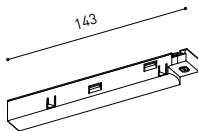

TRACK 48V 90° CORNER One Plane

*Electrical connection not included

TRACK 48V 90° CORNER Two Planes

*Electrical connection not included

TRACK 48V Live-End Connector

A338-00-01- | N |

TRACK 48V End

A338-00-06- | N |