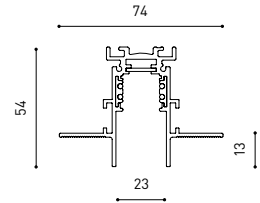

TRACK 48V TRIMLESS

ARKOSLIGHT®

TRACK 48V SURFACE

Available on request. Please consult.

TRACK 48V 1M	A338-01-00- | N |
TRACK 48V 2M	A338-02-00- | N |
TRACK 48V 3M	A338-03-00- | N |
TRACK 48V Corner 90° One Plane	A338-06-00- | N |
TRACK 48V Corner 90° Two Planes	A338-07-00- | N |