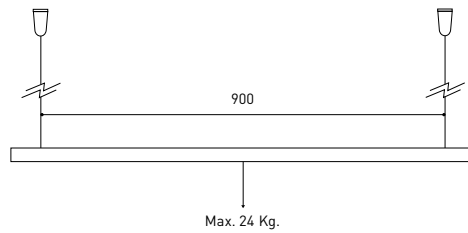

OTHER DATA

| | |
|----------------------|---------------------------|
| Ingress Protection | IP20 |
| Swivel angle | 90° |
| Rotation angle | 360° |
| Track type | Track 48V |
| Weight | 180 g. |
| Packaged weight | 250 g. |
| Packaging dimensions | 188 × 165 × 53 mm. |
| Units per package | 1 |
| Materials | Aluminium / Polycarbonate |

TRACK 48V TRIMLESS

ARKOSLIGHT®

TRACK 48V SURFACE

Available on request. Please consult.

| | |
|---------------------------------|-----------------|
| TRACK 48V 1M | A338-01-00- N |
| TRACK 48V 2M | A338-02-00- N |
| TRACK 48V 3M | A338-03-00- N |
| TRACK 48V Corner 90° One Plane | A338-06-00- N |
| TRACK 48V Corner 90° Two Planes | A338-07-00- N |