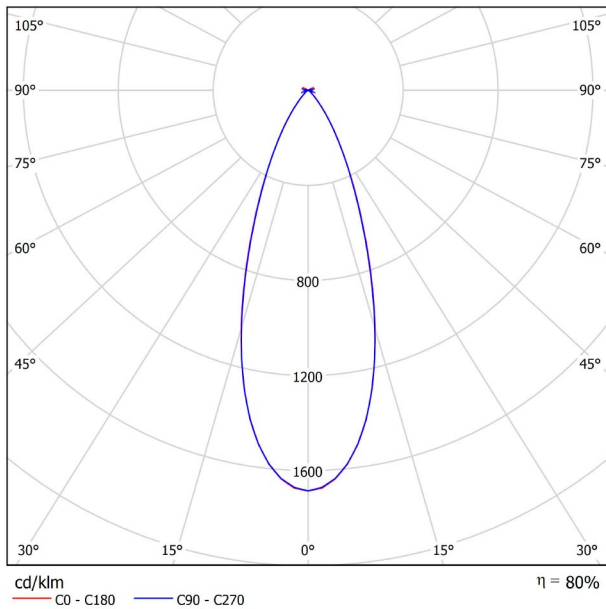

POLAR DIAGRAM