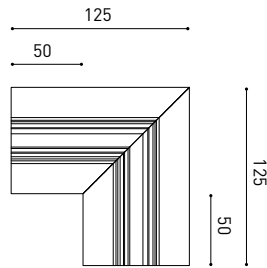

OTHER DATA

| | |
|----------------------|---------------------------|
| Ingress Protection | IP20 |
| Swivel angle | 90° |
| Rotation angle | 360° |
| Track type | Track 48V |
| Weight | 180 g. |
| Packaged weight | 250 g. |
| Packaging dimensions | 188 × 165 × 53 mm. |
| Units per package | 1 |
| Materials | Aluminium / Polycarbonate |

CABLE SECTION AND LENGTH BETWEEN TRACK 48V AND POWER SUPPLY

| TRACK LENGTH (m) | | 10 | | | 20 | | 29 |
|------------------|----------------------------------|----|----|----|----|----|----|
| CABLE LENGTH (m) | | 1 | 10 | 20 | 1 | 10 | 1 |
| POWER (W) | CABLE SECTION (mm ²) | | | | | | |
| 75W | 0,75mm ² | ✓ | ✓ | ✓ | ✓ | ✓ | ✓ |
| | 1,5mm ² | ✓ | ✓ | ✓ | ✓ | ✓ | ✓ |
| 150W | 0,75mm ² | ✓ | X | X | ✓ | X | ✓ |
| | 1,5mm ² | ✓ | ✓ | X | ✓ | ✓ | ✓ |

COLOUR | N ■ RAL 9005 |

Recommended for installations where the profile can be installed before the false plasteboard ceiling (thickness 12,5mm.)

TRACK 48V TRIMLESS

ARKOSLIGHT®

TRACK 48V SURFACE

Available on request. Please consult.

TRACK 48V 90° CORNER One Plane

*Electrical connection not included

TRACK 48V 90° CORNER Two Planes

*Electrical connection not included

TRACK 48V Live-End Connector

A338-00-01- | N |

TRACK 48V End

A338-00-06- | N |