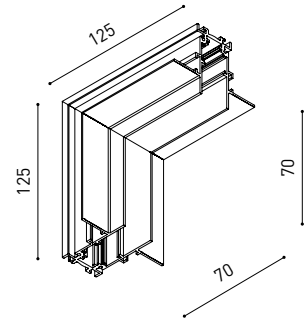

COLOUR | N ■ RAL 9005 |

Recommended for installations where the profile can be installed before the false plasteboard ceiling (thickness 12,5mm.)

TRACK 48V TRIMLESS

ARKOSLIGHT®

TRACK 48V SURFACE

Available on request. Please consult.

TRACK 48V 90° CORNER One Plane

*Electrical connection not included

TRACK 48V 90° CORNER Two Planes

*Electrical connection not included

TRACK 48V Live-End Connector

A338-00-01- | N |

TRACK 48V End

A338-00-06- | N |