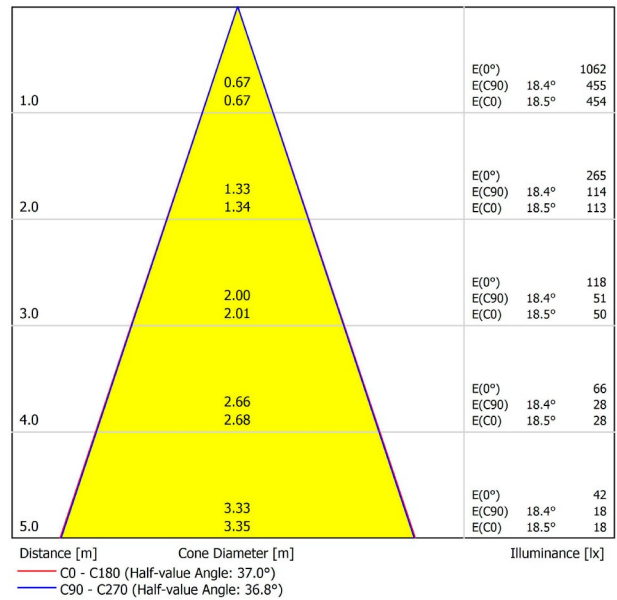

CONICAL DIAGRAM