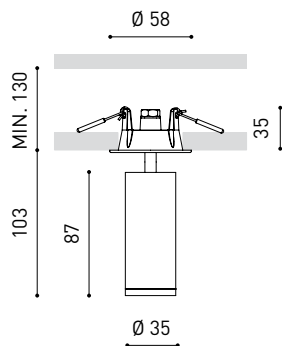

DIMENSIONS

ACCESSORIES

ANTI-GLARE HONEYCOMB LOUVER

PRODUCT

|           |                              |
|-----------|------------------------------|
| Name      | FIT 35 RECESSED 29° 3000K WT |
| Reference | A3452121WT                   |
| Color     | Textured white               |
| RAL       | 9016                         |
| Category  | CEILING RECESSED             |

OTHER DATA

|                      |                           |
|----------------------|---------------------------|
| Ingress Protection   | IP20                      |
| Recess measurements  | Ø50 mm.                   |
| Swivel angle         | 90°                       |
| Rotation angle       | 350°                      |
| Weight               | 240 g.                    |
| Packaged weight      | 315 g.                    |
| Packaging dimensions | 179 x 147 x 71 mm.        |
| Units per package    | 1                         |
| Materials            | Aluminium / Polycarbonate |

Fit Recessed, is a spotlight for single recessed lighting solutions available in two sizes (Ø50 and Ø35). Cylindrical geometry and essential forms, it stands out for its minimalistic looking and its functionality as it can be orientated in any direction. The black perimeter around its mouth and its honeycomb accessory, highlights its anti-glare vocation.