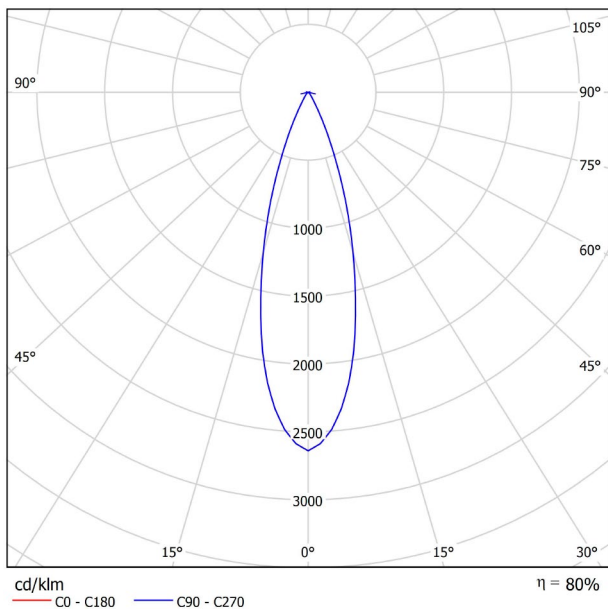

POLAR DIAGRAM