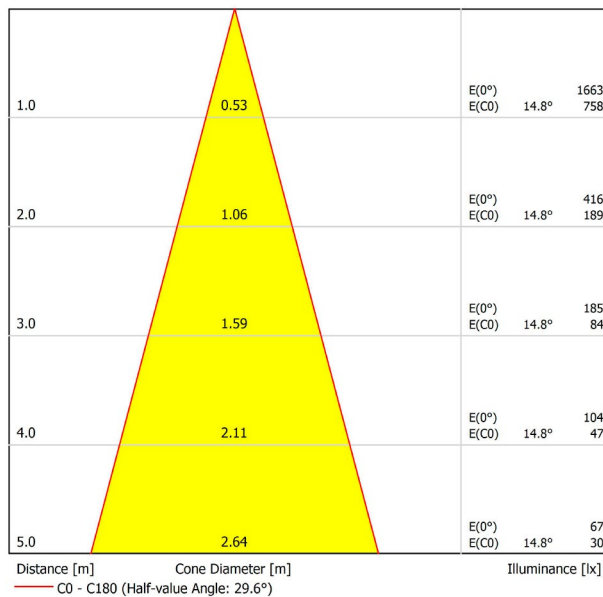

CONICAL DIAGRAM