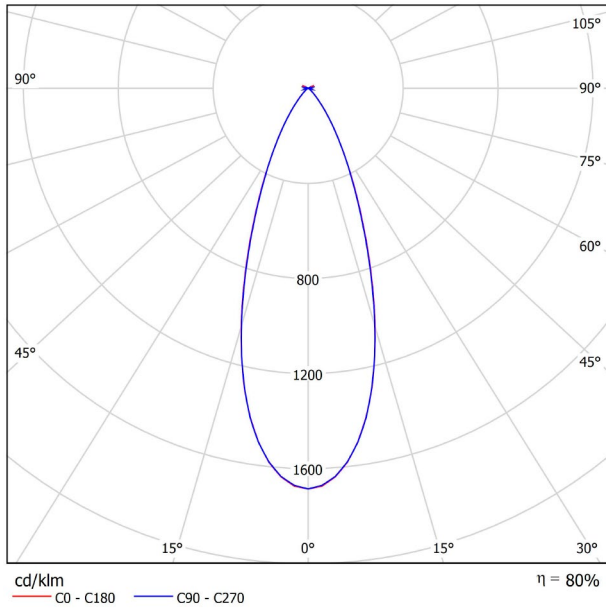

POLAR DIAGRAM