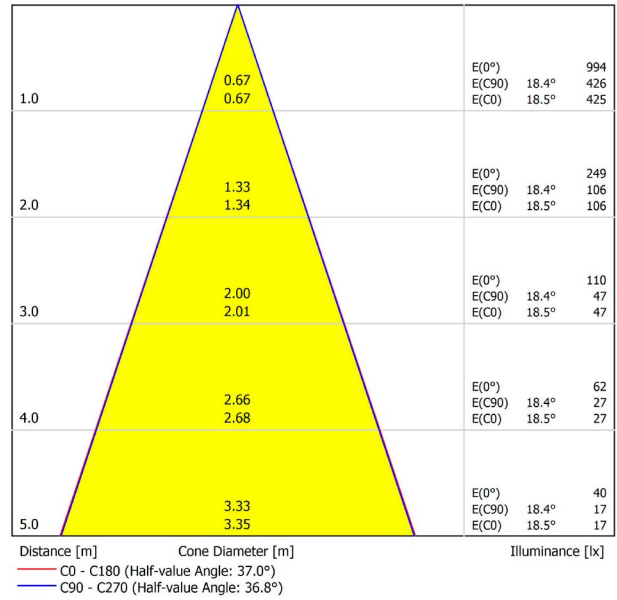

CONICAL DIAGRAM