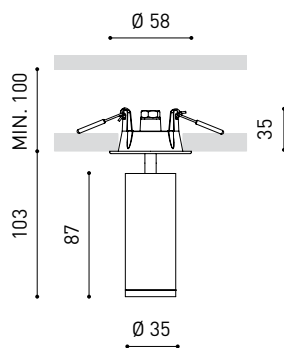

DIMENSIONS

ACCESSORIES

ANTI-GLARE HONEYCOMB LOUVER

PRODUCT

Name	FIT 35 RECESSED DIM DALI 38° 2700K WT
Reference	A3452230WT
Color	Textured white
RAL	9016
Category	CEILING RECESSED

LIGHTING INFORMATION

Light source	LED
Gross luminous flux	590 Lm
Power	5,5 W
Power values of the system	6,71 W
Colour temperature	2700 K
Colour Rendering Index	CRI>90
Chromatic stability	Mac Adam Step 2
Light beam angle	38°
Lighting efficiency	80%
Efficacy	107 Lm/W
Current intensity	500 mA
Dimming	DALI
Control through bluetooth	Please Consult
Driver	Included
Emergency power supply	Please Consult
Electrical insulation class	<input type="checkbox"/>
Voltage	220 V/240 V
Frequency	50/60 Hz
Energy efficiency	A+
LED lifespan	L80B10 (Tj=85°C) >60.000h

OTHER DATA

Ingress Protection	IP20
Recess measurements	Ø50 mm.
Swivel angle	90°
Rotation angle	350°
Weight	290 g.
Packaged weight	365 g.
Packaging dimensions	179 x 147 x 71 mm.
Units per package	1
Materials	Aluminium / Polycarbonate

Fit Recessed, is a spotlight for single recessed lighting solutions available in two sizes (Ø50 and Ø35). Cylindrical geometry and essential forms, it stands out for its minimalistic looking and its functionality as it can be orientated in any direction. The black perimeter around its mouth and its honeycomb accessory, highlights its anti-glare vocation.

POLAR DIAGRAM

CONICAL DIAGRAM

	PRODUCT
Model	Anti-glare Honeycomb Louver
Reference	A345-00-00
Category	Accessories

NOT SOLD SEPARATELY.

Accessory made up of louvre in the shape of a honeycomb panel to reduce glare and the effects of direct rays of vision.