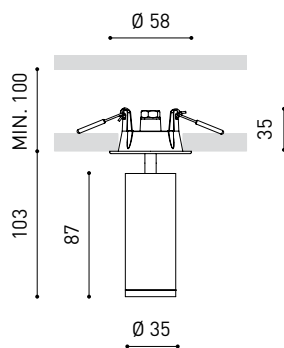

DIMENSIONS

ACCESSORIES

ANTI-GLARE HONEYCOMB LOUVER

PRODUCT

Name	FIT 35 RECESSED DIM DALI 38° 3000K WT
Reference	A3452231WT
Color	Textured white
RAL	9016
Category	CEILING RECESSED

LIGHTING INFORMATION

Light source	LED
Gross luminous flux	630 Lm
Power	5,5 W
Power values of the system	6,71 W
Colour temperature	3000 K
Colour Rendering Index	CRI>90
Chromatic stability	Mac Adam Step 2
Light beam angle	38°
Lighting efficiency	80%
Efficacy	115 Lm/W
Current intensity	500 mA
Dimming	DALI
Control through bluetooth	Please Consult
Driver	Included
Emergency power supply	Please Consult
Electrical insulation class	<input type="checkbox"/>
Voltage	220 V/240 V
Frequency	50/60 Hz
Energy efficiency	A+
LED lifespan	L80B10 (Tj=85°C) >60.000h

OTHER DATA

Ingress Protection	IP20
Recess measurements	Ø50 mm.
Swivel angle	90°
Rotation angle	350°
Weight	290 g.
Packaged weight	365 g.
Packaging dimensions	179 x 147 x 71 mm.
Units per package	1
Materials	Aluminium / Polycarbonate

Fit Recessed, is a spotlight for single recessed lighting solutions available in two sizes (Ø50 and Ø35). Cylindrical geometry and essential forms, it stands out for its minimalistic looking and its functionality as it can be orientated in any direction. The black perimeter around its mouth and its honeycomb accessory, highlights its anti-glare vocation.

POLAR DIAGRAM

CONICAL DIAGRAM

	PRODUCT
Model	Anti-glare Honeycomb Louver
Reference	A345-00-00
Category	Accessories

NOT SOLD SEPARATELY.

Accessory made up of louvre in the shape of a honeycomb panel to reduce glare and the effects of direct rays of vision.