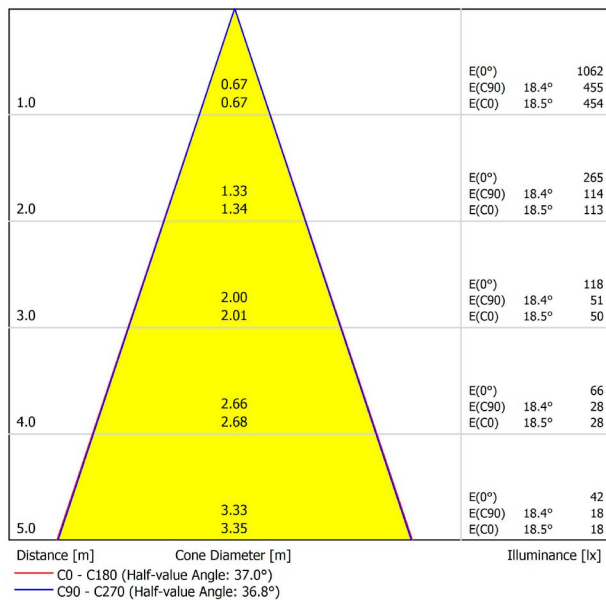

CONICAL DIAGRAM