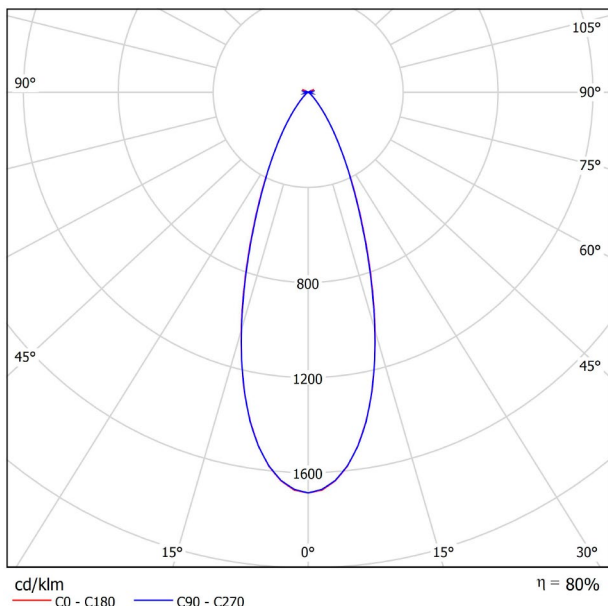

POLAR DIAGRAM