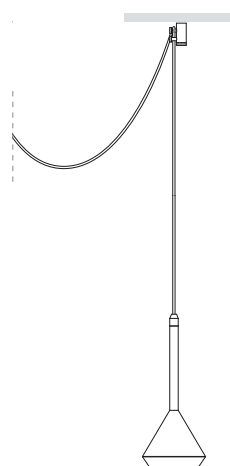

OTHER DATA

Ingress Protection	IP20
Cord length	2 m
Fast adjustment tensioner	No
Track type	Track 48V
Weight	530 g.
Packaged weight	666 g.
Packaging dimensions	253 × 152 × 102 mm.
Units per package	1
Materials	Aluminium / Polymethyl Methacrylate

Spin 48V, reduced dimensions, essential lines and revolutionary geometry in a pendant luminary for accent lighting. Its extra fine wire gives Spin a sense of airiness and flotability. Spin, now available for Arkoslight's low voltage tracklight systems.

POLAR DIAGRAM

CONICAL DIAGRAM

	PRODUCT
Model	Cord Accessory
Reference	02230000WT
Colour	WT <input type="checkbox"/> Textured white
Category	Accessories

DIMENSIONAL DRAWING

TRACK 48V TRIMLESS

ARKOSLIGHT®

TRACK 48V SURFACE

Available on request. Please consult.

TRACK 48V 1M	A338-01-00- N
TRACK 48V 2M	A338-02-00- N
TRACK 48V 3M	A338-03-00- N
TRACK 48V Corner 90° One Plane	A338-06-00- N
TRACK 48V Corner 90° Two Planes	A338-07-00- N