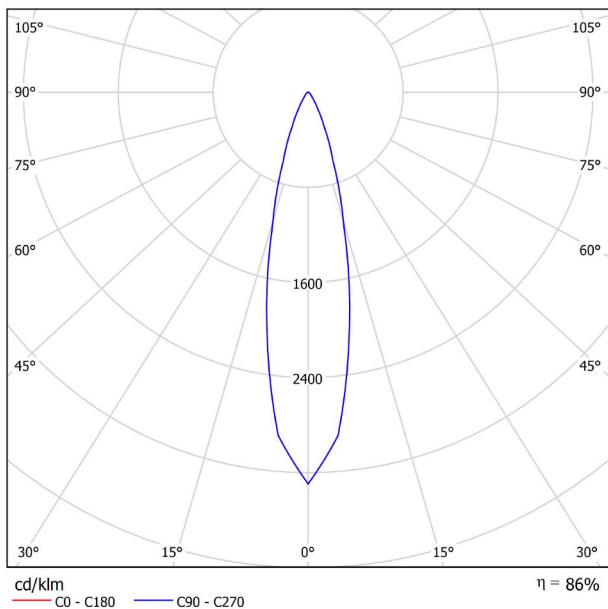

POLAR DIAGRAM