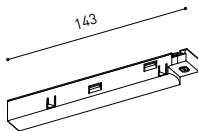

TRACK LENGTH (m)		10			20		29
CABLE LENGTH (m)		1	10	20	1	10	1
POWER (W)	CABLE SECTION (mm²)						
75W	0,75mm²	✓	✓	✓	✓	✓	✓
	1,5mm²	✓	✓	✓	✓	✓	✓
150W	0,75mm²	✓	X	X	✓	X	✓
	1,5mm²	✓	✓	X	✓	✓	✓

COLOUR | N ■ RAL 9005 |

TRACK 48V 90° CORNER One Plane

*Electrical connection not included

TRACK 48V 90° CORNER Two Planes

*Electrical connection not included

TRACK 48V Live-End Connector

A338-00-01- | N |

TRACK 48V End

A338-00-06- | N |