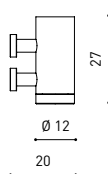

OTHER DATA

Ingress Protection	IP20
Cord length	2 m
Fast adjustment tensioner	No
Track type	Track 48V
Weight	530 g.
Packaged weight	666 g.
Packaging dimensions	253 × 152 × 102 mm.
Units per package	1
Materials	Aluminium / Polymethyl Methacrylate

POLAR DIAGRAM

CONICAL DIAGRAM

	PRODUCT
Model	Cord Accessory
Reference	02230000WT
Colour	WT <input type="checkbox"/> Textured white
Category	Accessories

DIMENSIONAL DRAWING

TRACK 48V TRIMLESS

ARKOSLIGHT®

TRACK 48V SURFACE