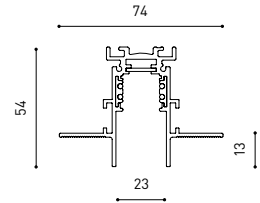

OTHER DATA

Ingress Protection	IP20
Cord length	2 m
Fast adjustment tensioner	No
Track type	Track 48V
Weight	530 g.
Packaged weight	666 g.
Packaging dimensions	253 × 152 × 102 mm.
Units per package	1
Materials	Aluminium / Polymethyl Methacrylate

POLAR DIAGRAM

CONICAL DIAGRAM

	PRODUCT
Model	Cord Accessory
Reference	02230000WT
Colour	WT <input type="checkbox"/> Textured white
Category	Accessories

DIMENSIONAL DRAWING

TRACK 48V TRIMLESS

ARKOSLIGHT®

TRACK 48V SURFACE

Available on request. Please consult.

TRACK 48V 1M	A338-01-00- N
TRACK 48V 2M	A338-02-00- N
TRACK 48V 3M	A338-03-00- N
TRACK 48V Corner 90° One Plane	A338-06-00- N
TRACK 48V Corner 90° Two Planes	A338-07-00- N

TRACK LENGTH (m)		10			20		29
CABLE LENGTH (m)		1	10	20	1	10	1
POWER (W)	CABLE SECTION (mm²)						
75W	0,75mm²	✓	✓	✓	✓	✓	✓
	1,5mm²	✓	✓	✓	✓	✓	✓
150W	0,75mm²	✓	X	X	✓	X	✓
	1,5mm²	✓	✓	X	✓	✓	✓

COLOUR | N ■ RAL 9005 |