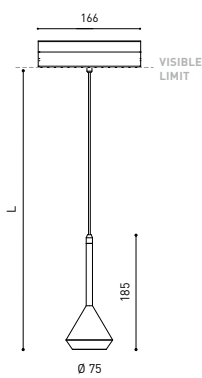

DIMENSIONS

ACCESSORIES

CORD ACCESOSORY

TRACK 48V OPTIONS

AWARDS

Name	SPIN 48V 2M 24° 3000K WT
Reference	A3500101WT
Color	Textured white
Power of the system	9016
Category	TRACKLIGHTS

PRODUCT

Name

OTHER DATA

Ingress Protection	IP20
Cord length	2 m
Fast adjustment tensioner	No
Track type	Track 48V
Weight	530 g.
Packaged weight	666 g.
Packaging dimensions	253 × 152 × 102 mm.
Units per package	1
Materials	Aluminium / Polymethyl Methacrylate

POLAR DIAGRAM

CONICAL DIAGRAM

	PRODUCT
Model	Cord Accessory
Reference	02230000WT
Colour	WT <input type="checkbox"/> Textured white
Category	Accessories

DIMENSIONAL DRAWING

TRACK 48V TRIMLESS

ARKOSLIGHT®

TRACK 48V SURFACE

TRACK LENGTH (m)		10			20		29
CABLE LENGTH (m)		1	10	20	1	10	1
POWER (W)	CABLE SECTION (mm²)						
75W	0,75mm²	✓	✓	✓	✓	✓	✓
	1,5mm²	✓	✓	✓	✓	✓	✓
150W	0,75mm²	✓	X	X	✓	X	✓
	1,5mm²	✓	✓	X	✓	✓	✓

COLOUR | N ■ RAL 9005 |