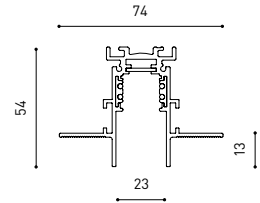

LIGHTING INFORMATION

OTHER DATA

Ingress Protection	IP20
Cord length	2 m
Fast adjustment tensioner	No
Track type	Track 48V
Weight	530 g.
Packaged weight	666 g.
Packaging dimensions	253 × 152 × 102 mm.
Units per package	1
Materials	Aluminium / Polymethyl Methacrylate

POLAR DIAGRAM

CONICAL DIAGRAM

	PRODUCT
Model	Cord Accessory
Reference	02230000WT
Colour	WT <input type="checkbox"/> Textured white
Category	Accessories

DIMENSIONAL DRAWING

TRACK 48V TRIMLESS

ARKOSLIGHT®

TRACK 48V SURFACE

Available on request. Please consult.

TRACK 48V 1M	A338-01-00- N
TRACK 48V 2M	A338-02-00- N
TRACK 48V 3M	A338-03-00- N
TRACK 48V Corner 90° One Plane	A338-06-00- N
TRACK 48V Corner 90° Two Planes	A338-07-00- N

TRACK LENGTH (m)		10			20		29
CABLE LENGTH (m)		1	10	20	1	10	1
POWER (W)	CABLE SECTION (mm²)						
75W	0,75mm²	✓	✓	✓	✓	✓	✓
	1,5mm²	✓	✓	✓	✓	✓	✓
150W	0,75mm²	✓	X	X	✓	X	✓
	1,5mm²	✓	✓	X	✓	✓	✓

COLOUR | N ■ RAL 9005 |