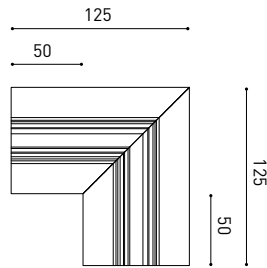

TRACK LENGTH (m)		10			20		29
CABLE LENGTH (m)		1	10	20	1	10	1
POWER (W)	CABLE SECTION (mm²)						
75W	0,75mm²	✓	✓	✓	✓	✓	✓
	1,5mm²	✓	✓	✓	✓	✓	✓
150W	0,75mm²	✓	X	X	✓	X	✓
	1,5mm²	✓	✓	X	✓	✓	✓

COLOUR | N ■ RAL 9005 |

Recommended for installations where the profile can be installed before the false plasteboard ceiling (thickness 12,5mm.)

TRACK 48V TRIMLESS

ARKOSLIGHT®

TRACK 48V SURFACE

Available on request. Please consult.

TRACK 48V 90° CORNER One Plane

*Electrical connection not included

TRACK 48V 90° CORNER Two Planes

*Electrical connection not included

TRACK 48V Live-End Connector

A338-00-01- | N |

TRACK 48V End

A338-00-06- | N |