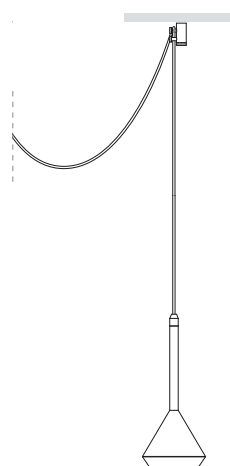

DIMENSIONS

ACCESSORIES

CORD ACCESOSORY

TRACK 48V OPTIONS

AWARDS

Name	SPIN 48V 2M 40° 3000K WT
Reference	A3500111WT
Color	Textured white
Power of the system	9016
Category	TRACKLIGHTS

PRODUCT

Light source	LED
Gross luminous flux	630 Lm
Power	6,5 W
Power values of the system	7,30 W
Colour temperature	3000 K
Colour Rendering Index	CRI>90
Chromatic stability	Mac Adam Step 2
Light beam angle	40°
Lighting efficiency	84%
Efficacy	97 Lm/W
Current intensity	700 mA
Control through bluetooth	Please Consult
Driver	Included
Electrical insulation class	III
Voltage	48 Vdc
Energy efficiency	A+
LED lifespan	L80B10 (Tj=85°C) >60.000h

Spin 48V, reduced dimensions, essential lines and revolutionary geometry in a pendant luminary for accent lighting. Its extra fine wire gives Spin a sense of airiness and flotability. Spin, now available for Arkoslight's low voltage tracklight systems.

POLAR DIAGRAM

CONICAL DIAGRAM

	PRODUCT
Model	Cord Accessory
Reference	02230000WT
Colour	WT <input type="checkbox"/> Textured white
Category	Accessories

DIMENSIONAL DRAWING

TRACK 48V TRIMLESS

ARKOSLIGHT®

TRACK 48V SURFACE

Available on request. Please consult.

TRACK 48V 1M	A338-01-00- N
TRACK 48V 2M	A338-02-00- N
TRACK 48V 3M	A338-03-00- N
TRACK 48V Corner 90° One Plane	A338-06-00- N
TRACK 48V Corner 90° Two Planes	A338-07-00- N