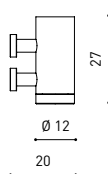

LIGHTING INFORMATION

OTHER DATA

Ingress Protection	IP20
Cord length	2 m
Fast adjustment tensioner	No
Track type	Track 48V
Weight	530 g.
Packaged weight	666 g.
Packaging dimensions	253 × 152 × 102 mm.
Units per package	1
Materials	Aluminium / Polymethyl Methacrylate

POLAR DIAGRAM

CONICAL DIAGRAM

	PRODUCT
Model	Cord Accessory
Reference	02230000WT
Colour	WT <input type="checkbox"/> Textured white
Category	Accessories

DIMENSIONAL DRAWING

TRACK 48V TRIMLESS

ARKOSLIGHT®

TRACK 48V SURFACE

TRACK LENGTH (m)		10			20		29
CABLE LENGTH (m)		1	10	20	1	10	1
POWER (W)	CABLE SECTION (mm²)						
75W	0,75mm²	✓	✓	✓	✓	✓	✓
	1,5mm²	✓	✓	✓	✓	✓	✓
150W	0,75mm²	✓	X	X	✓	X	✓
	1,5mm²	✓	✓	X	✓	✓	✓

COLOUR | N ■ RAL 9005 |