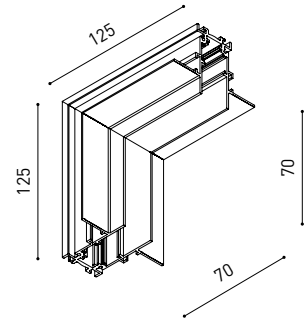

Recommended for installations where the profile can be installed before the false plasteboard ceiling (thickness 12,5mm.)

TRACK 48V TRIMLESS

ARKOSLIGHT®

TRACK 48V SURFACE

Available on request. Please consult.

TRACK 48V 90° CORNER One Plane

*Electrical connection not included

TRACK 48V 90° CORNER Two Planes

*Electrical connection not included

TRACK 48V Live-End Connector

A338-00-01- | N |

TRACK 48V End

A338-00-06- | N |