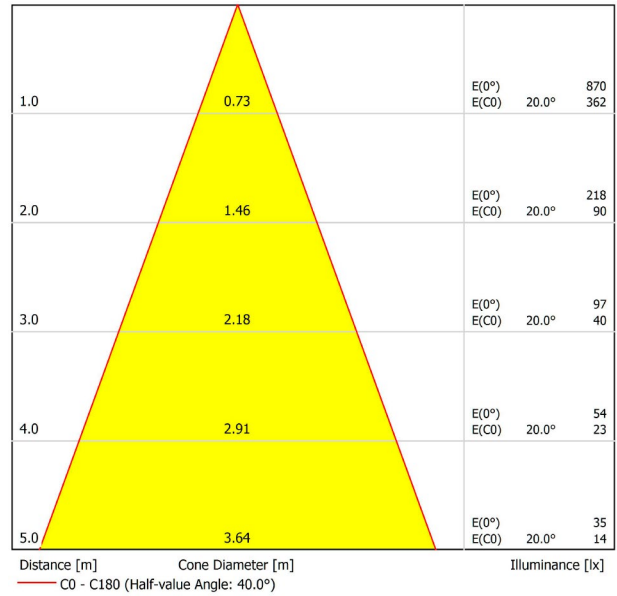

CONICAL DIAGRAM