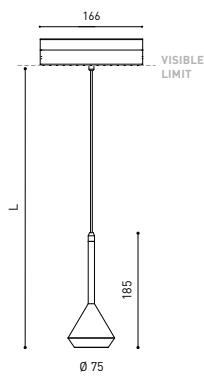

DIMENSIONS

ACCESSORIES

CORD ACCESOSORY

TRACK 48V OPTIONS

AWARDS

Name	SPIN 48V 2M 40° 3000K WT
Reference	A3500111WT
Color	Textured white
Power of the system	9016
Category	TRACKLIGHTS

PRODUCT

Light source	LED
Gross luminous flux	630 Lm
Power	6,5 W
Power values of the system	7,30 W
Colour temperature	3000 K
Colour Rendering Index	CRI>90
Chromatic stability	Mac Adam Step 2
Light beam angle	40°
Lighting efficiency	84%
Efficacy	97 Lm/W
Current intensity	700 mA
Control through bluetooth	Please Consult
Driver	Included
Electrical insulation class	III
Voltage	48 Vdc
Energy efficiency	A+
LED lifespan	L80B10 (Tj=85°C) >60.000h

LIGHTING INFORMATION

OTHER DATA

Ingress Protection	IP20
Cord length	2 m
Fast adjustment tensioner	No
Track type	Track 48V
Weight	530 g.
Packaged weight	666 g.
Packaging dimensions	253 × 152 × 102 mm.
Units per package	1
Materials	Aluminium / Polymethyl Methacrylate

POLAR DIAGRAM

CONICAL DIAGRAM

	PRODUCT
Model	Cord Accessory
Reference	02230000WT
Colour	WT <input type="checkbox"/> Textured white
Category	Accessories

DIMENSIONAL DRAWING

TRACK 48V TRIMLESS

ARKOSLIGHT®

TRACK 48V SURFACE

TRACK LENGTH (m)		10			20		29
CABLE LENGTH (m)		1	10	20	1	10	1
POWER (W)	CABLE SECTION (mm²)						
75W	0,75mm²	✓	✓	✓	✓	✓	✓
	1,5mm²	✓	✓	✓	✓	✓	✓
150W	0,75mm²	✓	X	X	✓	X	✓
	1,5mm²	✓	✓	X	✓	✓	✓

COLOUR | N ■ RAL 9005 |