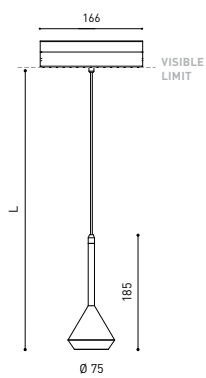

DIMENSIONS

ACCESSORIES

CORD ACCESOSORY

TRACK 48V OPTIONS

AWARDS

Name	SPIN 48V 2M DIM DALI 24° 3000K WT
Reference	A3500201WT
Color	Textured white
Power of the system	9016
Category	TRACKLIGHTS

PRODUCT

SPIN 48V 2M DIM DALI 24° 3000K WT
A3500201WT
Textured white
9016
TRACKLIGHTS

OTHER DATA

Ingress Protection	IP20
Cord length	2 m
Fast adjustment tensioner	No
Track type	Track 48V
Weight	530 g.
Packaged weight	666 g.
Packaging dimensions	253 x 152 x 102 mm.
Units per package	1
Materials	Aluminium / Polymethyl Methacrylate

POLAR DIAGRAM

CONICAL DIAGRAM

	PRODUCT
Model	Cord Accessory
Reference	02230000WT
Colour	WT <input type="checkbox"/> Textured white
Category	Accessories

DIMENSIONAL DRAWING

TRACK 48V TRIMLESS

ARKOSLIGHT®

TRACK 48V SURFACE

TRACK LENGTH (m)		10			20		29
CABLE LENGTH (m)		1	10	20	1	10	1
POWER (W)	CABLE SECTION (mm²)						
75W	0,75mm²	✓	✓	✓	✓	✓	✓
	1,5mm²	✓	✓	✓	✓	✓	✓
150W	0,75mm²	✓	X	X	✓	X	✓
	1,5mm²	✓	✓	X	✓	✓	✓

COLOUR | N ■ RAL 9005 |