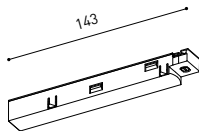

TRACK LENGTH (m)		10			20		29
CABLE LENGTH (m)		1	10	20	1	10	1
POWER (W)	CABLE SECTION (mm²)						
75W	0,75mm²	✓	✓	✓	✓	✓	✓
	1,5mm²	✓	✓	✓	✓	✓	✓
150W	0,75mm²	✓	X	X	✓	X	✓
	1,5mm²	✓	✓	X	✓	✓	✓

COLOUR | N ■ RAL 9005 |

TRACK 48V 90° CORNER One Plane

*Electrical connection not included

TRACK 48V 90° CORNER Two Planes

*Electrical connection not included

TRACK 48V Live-End Connector

A338-00-01- | N |

TRACK 48V End

A338-00-06- | N |