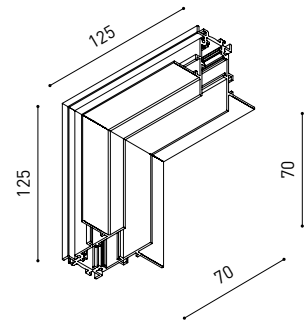

Recommended for installations where the profile can be installed before the false plasteboard ceiling (thickness 12,5mm.)

TRACK 48V TRIMLESS

ARKOSLIGHT®

TRACK 48V SURFACE

Available on request. Please consult.

TRACK 48V 90° CORNER One Plane

*Electrical connection not included

TRACK 48V 90° CORNER Two Planes

*Electrical connection not included

TRACK 48V Live-End Connector

A338-00-01- | N |

TRACK 48V End

A338-00-06- | N |