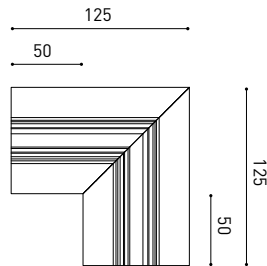

TRACK LENGTH (m)		10			20		29
CABLE LENGTH (m)		1	10	20	1	10	1
POWER (W)	CABLE SECTION (mm²)						
75W	0,75mm²	✓	✓	✓	✓	✓	✓
	1,5mm²	✓	✓	✓	✓	✓	✓
150W	0,75mm²	✓	X	X	✓	X	✓
	1,5mm²	✓	✓	X	✓	✓	✓

COLOUR | N ■ RAL 9005 |

Recommended for installations where the profile can be installed before the false plasteboard ceiling (thickness 12,5mm.)

TRACK 48V TRIMLESS

ARKOSLIGHT®

TRACK 48V SURFACE

Available on request. Please consult.

TRACK 48V 90° CORNER One Plane

*Electrical connection not included

TRACK 48V 90° CORNER Two Planes

*Electrical connection not included

TRACK 48V Live-End Connector

A338-00-01- | N |

TRACK 48V End

A338-00-06- | N |