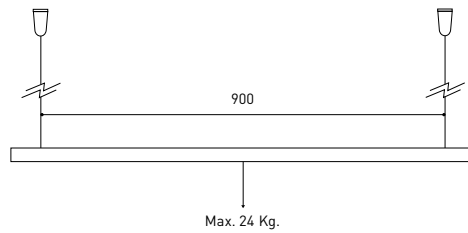

P	I	D
CONSTANT VOLTAGE LED POWER SUPPLY	0434-01-21	75W	48V	180 x 52 x 30mm
	0434-01-22	150W	48V	240 x 60 x 49mm
	0434-01-19	75W	48V	235 x 100 x 31mm
	0434-01-20	150W	48V	235 x 100 x 31mm

CABLE SECTION AND LENGTH BETWEEN TRACK 48V AND POWER SUPPLY

TRACK LENGTH (m)		10			20		29
CABLE LENGTH (m)		1	10	20	1	10	1
POWER (W)	CABLE SECTION (mm²)						
75W	0,75mm²	✓	✓	✓	✓	✓	✓
	1,5mm²	✓	✓	✓	✓	✓	✓
150W	0,75mm²	✓	X	X	✓	X	✓
	1,5mm²	✓	✓	X	✓	✓	✓

COLOUR | N ■ RAL 9005 |

Recommended for installations where the profile can be installed before the false plasteboard ceiling (thickness 12,5mm.)