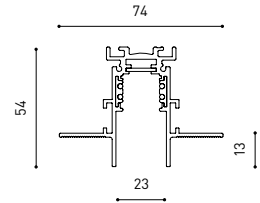

OTHER DATA

Ingress Protection	IP20
Cord length	2 m
Fast adjustment tensioner	No
Track type	Track 48V
Weight	530 g.
Packaged weight	666 g.
Packaging dimensions	253 x 152 x 102 mm.
Units per package	1
Materials	Aluminium / Polymethyl Methacrylate

POLAR DIAGRAM

CONICAL DIAGRAM

	PRODUCT
Model	Cord Accessory
Reference	02230000WT
Colour	WT <input type="checkbox"/> Textured white
Category	Accessories

DIMENSIONAL DRAWING

TRACK 48V TRIMLESS

ARKOSLIGHT®

TRACK 48V SURFACE

Available on request. Please consult.

TRACK 48V 1M	A338-01-00- N
TRACK 48V 2M	A338-02-00- N
TRACK 48V 3M	A338-03-00- N
TRACK 48V Corner 90° One Plane	A338-06-00- N
TRACK 48V Corner 90° Two Planes	A338-07-00- N

TRACK LENGTH (m)		10			20		29
CABLE LENGTH (m)		1	10	20	1	10	1
POWER (W)	CABLE SECTION (mm²)						
75W	0,75mm²	✓	✓	✓	✓	✓	✓
	1,5mm²	✓	✓	✓	✓	✓	✓
150W	0,75mm²	✓	X	X	✓	X	✓
	1,5mm²	✓	✓	X	✓	✓	✓

COLOUR | N ■ RAL 9005 |