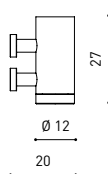

OTHER DATA

Ingress Protection	IP20
Cord length	2 m
Fast adjustment tensioner	No
Track type	Track 48V
Weight	530 g.
Packaged weight	666 g.
Packaging dimensions	253 x 152 x 102 mm.
Units per package	1
Materials	Aluminium / Polymethyl Methacrylate

POLAR DIAGRAM

CONICAL DIAGRAM

	PRODUCT
Model	Cord Accessory
Reference	02230000WT
Colour	WT <input type="checkbox"/> Textured white
Category	Accessories

DIMENSIONAL DRAWING

TRACK 48V TRIMLESS

ARKOSLIGHT®

TRACK 48V SURFACE