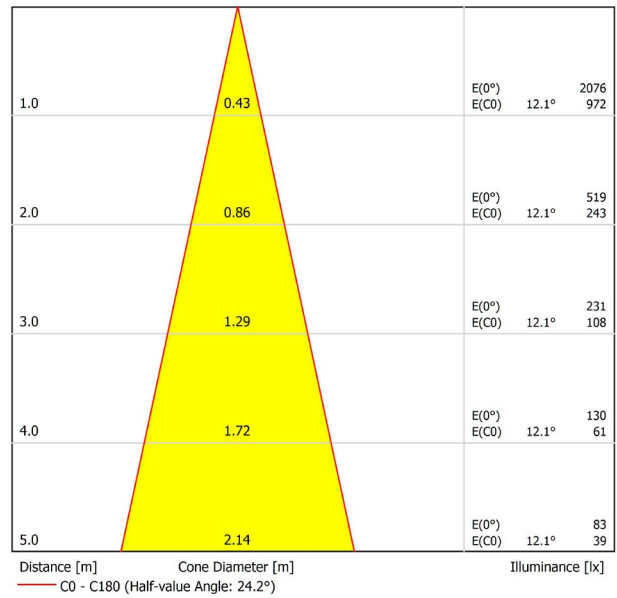

CONICAL DIAGRAM