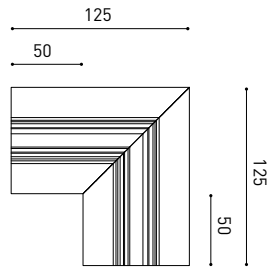

CABLE SECTION AND LENGTH BETWEEN TRACK 48V AND POWER SUPPLY

TRACK LENGTH (m)		10			20		29
CABLE LENGTH (m)		1	10	20	1	10	1
POWER (W)	CABLE SECTION (mm ²)						
75W	0,75mm ²	✓	✓	✓	✓	✓	✓
	1,5mm ²	✓	✓	✓	✓	✓	✓
150W	0,75mm ²	✓	X	X	✓	X	✓
	1,5mm ²	✓	✓	X	✓	✓	✓

COLOUR | N ■ RAL 9005 |

Recommended for installations where the profile can be installed before the false plasteboard ceiling (thickness 12,5mm.)

TRACK 48V TRIMLESS

ARKOSLIGHT®

TRACK 48V SURFACE

Available on request. Please consult.

TRACK 48V 90° CORNER One Plane

*Electrical connection not included

TRACK 48V 90° CORNER Two Planes

*Electrical connection not included

TRACK 48V Live-End Connector

A338-00-01- | N |

TRACK 48V End

A338-00-06- | N |