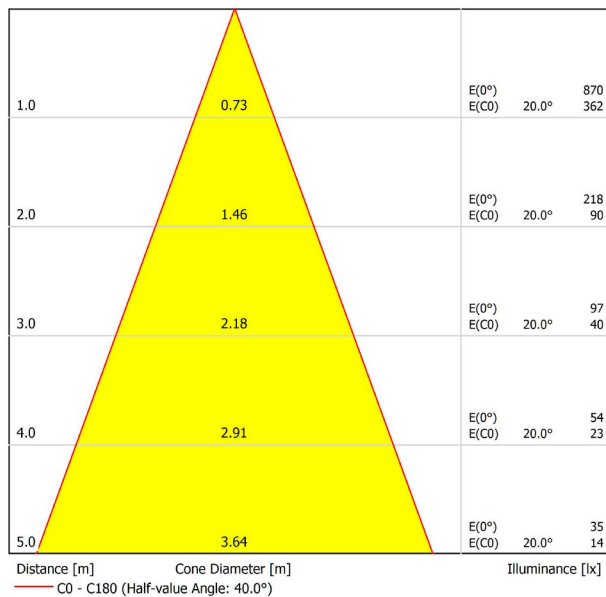

CONICAL DIAGRAM