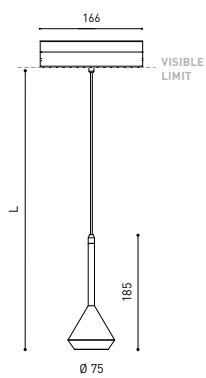

DIMENSIONS

ACCESSORIES

CORD ACCESOSORY

TRACK 48V OPTIONS

AWARDS

Name	SPIN 48V 2M DIM DALI 40° 3000K WT
Reference	A3500211WT
Color	Textured white
Power of the system	9016
Category	TRACKLIGHTS

PRODUCT

Light source	LED
Gross luminous flux	630 Lm
Power	6,5 W
Power values of the system	7,22 W
Colour temperature	3000 K
Colour Rendering Index	CRI>90
Chromatic stability	Mac Adam Step 2
Light beam angle	40°
Lighting efficiency	84%
Efficacy	97 Lm/W
Current intensity	700 mA
Dimming	DALI
Control through bluetooth	Please Consult
Driver	Included
Electrical insulation class	III
Voltage	48 Vdc
Energy efficiency	A+
LED lifespan	L80B10 (Tj=85°C) >60.000h

LIGHTING INFORMATION

OTHER DATA

Ingress Protection	IP20
Cord length	2 m
Fast adjustment tensioner	No
Track type	Track 48V
Weight	530 g.
Packaged weight	666 g.
Packaging dimensions	253 x 152 x 102 mm.
Units per package	1
Materials	Aluminium / Polymethyl Methacrylate

POLAR DIAGRAM

CONICAL DIAGRAM

	PRODUCT
Model	Cord Accessory
Reference	02230000WT
Colour	WT <input type="checkbox"/> Textured white
Category	Accessories

DIMENSIONAL DRAWING

TRACK 48V TRIMLESS

ARKOSLIGHT®

TRACK 48V SURFACE

CABLE SECTION AND LENGTH BETWEEN TRACK 48V AND POWER SUPPLY

TRACK LENGTH (m)		10			20		29
CABLE LENGTH (m)		1	10	20	1	10	1
POWER (W)	CABLE SECTION (mm ²)						
75W	0,75mm ²	✓	✓	✓	✓	✓	✓
	1,5mm ²	✓	✓	✓	✓	✓	✓
150W	0,75mm ²	✓	X	X	✓	X	✓
	1,5mm ²	✓	✓	X	✓	✓	✓