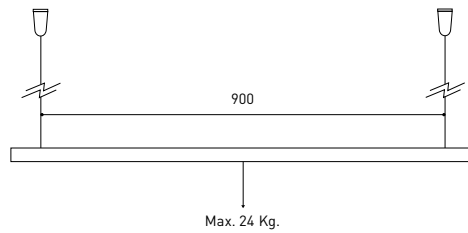

P	I	D	
CONSTANT VOLTAGE LED POWER SUPPLY	NO DIM	0434-01-21	75W	48V	180 x 52 x 30mm
		0434-01-22	150W	48V	240 x 60 x 49mm
	DALI	0434-01-19	75W	48V	235 x 100 x 31mm
		0434-01-20	150W	48V	235 x 100 x 31mm

CABLE SECTION AND LENGTH BETWEEN TRACK 48V AND POWER SUPPLY

TRACK LENGTH (m)		10			20		29
CABLE LENGTH (m)		1	10	20	1	10	1
POWER (W)	CABLE SECTION (mm²)						
75W	0,75mm²	✓	✓	✓	✓	✓	✓
	1,5mm²	✓	✓	✓	✓	✓	✓
150W	0,75mm²	✓	X	X	✓	X	✓
	1,5mm²	✓	✓	X	✓	✓	✓

COLOUR | N ■ RAL 9005 |

Recommended for installations where the profile can be installed before the false plasteboard ceiling (thickness 12,5mm.)