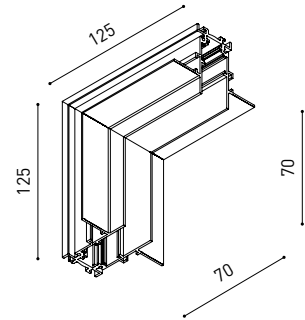

CABLE SECTION AND LENGTH BETWEEN TRACK 48V AND POWER SUPPLY

TRACK LENGTH (m)		10			20		29
CABLE LENGTH (m)		1	10	20	1	10	1
POWER (W)	CABLE SECTION (mm ²)						
75W	0,75mm ²	✓	✓	✓	✓	✓	✓
	1,5mm ²	✓	✓	✓	✓	✓	✓
150W	0,75mm ²	✓	X	X	✓	X	✓
	1,5mm ²	✓	✓	X	✓	✓	✓

COLOUR | N ■ RAL 9005 |

Recommended for installations where the profile can be installed before the false plasteboard ceiling (thickness 12,5mm.)

TRACK 48V TRIMLESS

ARKOSLIGHT®

TRACK 48V SURFACE

Available on request. Please consult.

TRACK 48V 90° CORNER One Plane

*Electrical connection not included

TRACK 48V 90° CORNER Two Planes

*Electrical connection not included

TRACK 48V Live-End Connector

A338-00-01- | N |

TRACK 48V End

A338-00-06- | N |