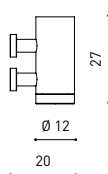

LIGHTING INFORMATION

OTHER DATA

Ingress Protection	IP20
Cord length	2 m
Fast adjustment tensioner	No
Track type	Track 48V
Weight	530 g.
Packaged weight	666 g.
Packaging dimensions	253 x 152 x 102 mm.
Units per package	1
Materials	Aluminium / Polymethyl Methacrylate

POLAR DIAGRAM

CONICAL DIAGRAM

	PRODUCT
Model	Cord Accessory
Reference	02230000WT
Colour	WT <input type="checkbox"/> Textured white
Category	Accessories

DIMENSIONAL DRAWING

TRACK 48V TRIMLESS

ARKOSLIGHT®

TRACK 48V SURFACE

CABLE SECTION AND LENGTH BETWEEN TRACK 48V AND POWER SUPPLY

TRACK LENGTH (m)		10			20		29
CABLE LENGTH (m)		1	10	20	1	10	1
POWER (W)	CABLE SECTION (mm ²)						
75W	0,75mm ²	✓	✓	✓	✓	✓	✓
	1,5mm ²	✓	✓	✓	✓	✓	✓
150W	0,75mm ²	✓	X	X	✓	X	✓
	1,5mm ²	✓	✓	X	✓	✓	✓