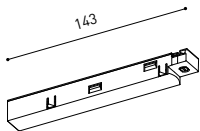

CABLE SECTION AND LENGTH BETWEEN TRACK 48V AND POWER SUPPLY

TRACK LENGTH (m)		10			20		29
CABLE LENGTH (m)		1	10	20	1	10	1
POWER (W)	CABLE SECTION (mm ²)						
75W	0,75mm ²	✓	✓	✓	✓	✓	✓
	1,5mm ²	✓	✓	✓	✓	✓	✓
150W	0,75mm ²	✓	X	X	✓	X	✓
	1,5mm ²	✓	✓	X	✓	✓	✓

TRACK 48V 90° CORNER One Plane

*Electrical connection not included

TRACK 48V 90° CORNER Two Planes

*Electrical connection not included

TRACK 48V Live-End Connector

A338-00-01- | N |

TRACK 48V End

A338-00-06- | N |