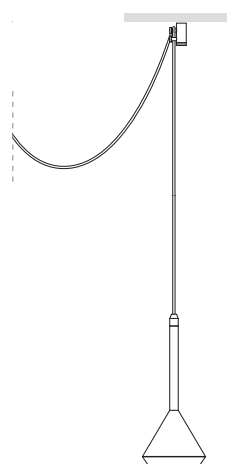

LIGHTING INFORMATION

OTHER DATA

Ingress Protection	IP20
Cord length	2 m
Fast adjustment tensioner	No
Track type	Track 48V
Weight	530 g.
Packaged weight	666 g.
Packaging dimensions	253 x 152 x 102 mm.
Units per package	1
Materials	Aluminium / Polymethyl Methacrylate

Spin 48V, reduced dimensions, essential lines and revolutionary geometry in a pendant luminary for accent lighting. Its extra fine wire gives Spin a sense of airiness and flotability. Spin, now available for Arkoslight's low voltage tracklight systems.

POLAR DIAGRAM

CONICAL DIAGRAM

	PRODUCT
Model	Cord Accessory
Reference	02230000WT
Colour	WT <input type="checkbox"/> Textured white
Category	Accessories

DIMENSIONAL DRAWING

TRACK 48V TRIMLESS

ARKOSLIGHT®

TRACK 48V SURFACE

Available on request. Please consult.

TRACK 48V 1M	A338-01-00- N
TRACK 48V 2M	A338-02-00- N
TRACK 48V 3M	A338-03-00- N
TRACK 48V Corner 90° One Plane	A338-06-00- N
TRACK 48V Corner 90° Two Planes	A338-07-00- N