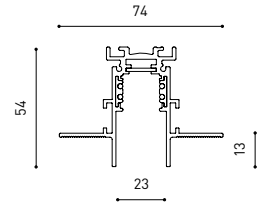

LIGHTING INFORMATION

OTHER DATA

Ingress Protection	IP20
Cord length	2 m
Fast adjustment tensioner	No
Track type	Track 48V
Weight	530 g.
Packaged weight	666 g.
Packaging dimensions	253 x 152 x 102 mm.
Units per package	1
Materials	Aluminium / Polymethyl Methacrylate

POLAR DIAGRAM

CONICAL DIAGRAM

	PRODUCT
Model	Cord Accessory
Reference	02230000WT
Colour	WT <input type="checkbox"/> Textured white
Category	Accessories

DIMENSIONAL DRAWING

TRACK 48V TRIMLESS

ARKOSLIGHT®

TRACK 48V SURFACE

Available on request. Please consult.

TRACK 48V 1M	A338-01-00- N
TRACK 48V 2M	A338-02-00- N
TRACK 48V 3M	A338-03-00- N
TRACK 48V Corner 90° One Plane	A338-06-00- N
TRACK 48V Corner 90° Two Planes	A338-07-00- N

CABLE SECTION AND LENGTH BETWEEN TRACK 48V AND POWER SUPPLY

TRACK LENGTH (m)		10			20		29
CABLE LENGTH (m)		1	10	20	1	10	1
POWER (W)	CABLE SECTION (mm ²)						
75W	0,75mm ²	✓	✓	✓	✓	✓	✓
	1,5mm ²	✓	✓	✓	✓	✓	✓
150W	0,75mm ²	✓	X	X	✓	X	✓
	1,5mm ²	✓	✓	X	✓	✓	✓