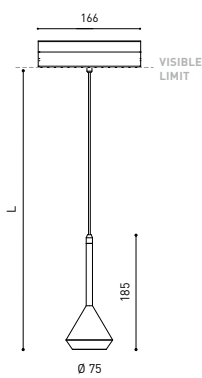

DIMENSIONS

ACCESSORIES

CORD ACCESOSORY

TRACK 48V OPTIONS

AWARDS

Name	SPIN 48V 3M 24° 3000K WT
Reference	A3501101WT
Color	Textured white
Power of the system	9016
Category	TRACKLIGHTS

PRODUCT

Light source	LED
Gross luminous flux	630 Lm
Power	6,5 W
Power values of the system	7,30 W
Colour temperature	3000 K
Colour Rendering Index	CRI>90
Chromatic stability	Mac Adam Step 2
Light beam angle	24°
Lighting efficiency	86%
Efficacy	97 Lm/W
Current intensity	700 mA
Control through bluetooth	Please Consult
Driver	Included
Electrical insulation class	III
Voltage	48 Vdc
Energy efficiency	A+
LED lifespan	L80B10 (Tj=85°C) >60.000h

LIGHTING INFORMATION

Ingress Protection	IP20
Cord length	3 m
Fast adjustment tensioner	No
Track type	Track 48V
Weight	530 g.
Packaged weight	666 g.
Packaging dimensions	253 × 152 × 102 mm.
Units per package	1
Materials	Aluminium / Polymethyl Methacrylate

POLAR DIAGRAM

CONICAL DIAGRAM

	PRODUCT
Model	Cord Accessory
Reference	02230000WT
Colour	WT <input type="checkbox"/> Textured white
Category	Accessories

DIMENSIONAL DRAWING

TRACK 48V TRIMLESS

ARKOSLIGHT®

TRACK 48V SURFACE

TRACK LENGTH (m)		10			20		29
CABLE LENGTH (m)		1	10	20	1	10	1
POWER (W)	CABLE SECTION (mm²)						
75W	0,75mm²	✓	✓	✓	✓	✓	✓
	1,5mm²	✓	✓	✓	✓	✓	✓
150W	0,75mm²	✓	X	X	✓	X	✓
	1,5mm²	✓	✓	X	✓	✓	✓

COLOUR | N ■ RAL 9005 |