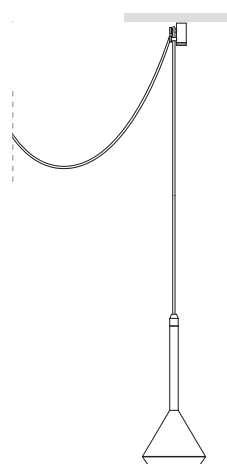

LIGHTING INFORMATION

Ingress Protection	IP20
Cord length	3 m
Fast adjustment tensioner	No
Track type	Track 48V
Weight	530 g.
Packaged weight	666 g.
Packaging dimensions	253 × 152 × 102 mm.
Units per package	1
Materials	Aluminium / Polymethyl Methacrylate

OTHER DATA

Spin 48V, reduced dimensions, essential lines and revolutionary geometry in a pendant luminary for accent lighting. Its extra fine wire gives Spin a sense of airiness and flotability. Spin, now available for Arkoslight's low voltage tracklight systems.

POLAR DIAGRAM

CONICAL DIAGRAM

	PRODUCT
Model	Cord Accessory
Reference	02230000WT
Colour	WT <input type="checkbox"/> Textured white
Category	Accessories

DIMENSIONAL DRAWING

TRACK 48V TRIMLESS

ARKOSLIGHT®

TRACK 48V SURFACE

Available on request. Please consult.

TRACK 48V 1M	A338-01-00- N
TRACK 48V 2M	A338-02-00- N
TRACK 48V 3M	A338-03-00- N
TRACK 48V Corner 90° One Plane	A338-06-00- N
TRACK 48V Corner 90° Two Planes	A338-07-00- N