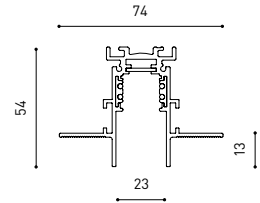

LIGHTING INFORMATION

Ingress Protection	IP20
Cord length	3 m
Fast adjustment tensioner	No
Track type	Track 48V
Weight	530 g.
Packaged weight	666 g.
Packaging dimensions	253 × 152 × 102 mm.
Units per package	1
Materials	Aluminium / Polymethyl Methacrylate

POLAR DIAGRAM

CONICAL DIAGRAM

	PRODUCT
Model	Cord Accessory
Reference	02230000WT
Colour	WT <input type="checkbox"/> Textured white
Category	Accessories

DIMENSIONAL DRAWING

TRACK 48V TRIMLESS

ARKOSLIGHT®

TRACK 48V SURFACE

Available on request. Please consult.

TRACK 48V 1M	A338-01-00- N
TRACK 48V 2M	A338-02-00- N
TRACK 48V 3M	A338-03-00- N
TRACK 48V Corner 90° One Plane	A338-06-00- N
TRACK 48V Corner 90° Two Planes	A338-07-00- N

TRACK LENGTH (m)		10			20		29
CABLE LENGTH (m)		1	10	20	1	10	1
POWER (W)	CABLE SECTION (mm²)						
75W	0,75mm²	✓	✓	✓	✓	✓	✓
	1,5mm²	✓	✓	✓	✓	✓	✓
150W	0,75mm²	✓	X	X	✓	X	✓
	1,5mm²	✓	✓	X	✓	✓	✓

COLOUR | N ■ RAL 9005 |