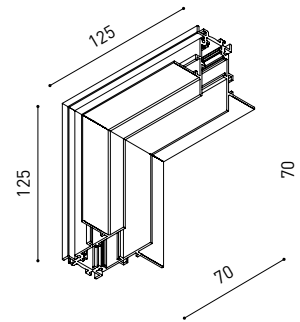

Recommended for installations where the profile can be installed before the false plasteboard ceiling (thickness 12,5mm.)

TRACK 48V TRIMLESS

ARKOSLIGHT®

TRACK 48V SURFACE

Available on request. Please consult.

TRACK 48V 90° CORNER One Plane

*Electrical connection not included

TRACK 48V 90° CORNER Two Planes

*Electrical connection not included

TRACK 48V Live-End Connector

A338-00-01- | N |

TRACK 48V End

A338-00-06- | N |