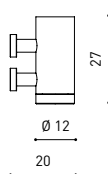

LIGHTING INFORMATION

Ingress Protection	IP20
Cord length	3 m
Fast adjustment tensioner	No
Track type	Track 48V
Weight	530 g.
Packaged weight	666 g.
Packaging dimensions	253 × 152 × 102 mm.
Units per package	1
Materials	Aluminium / Polymethyl Methacrylate

POLAR DIAGRAM

CONICAL DIAGRAM

	PRODUCT
Model	Cord Accessory
Reference	02230000WT
Colour	WT <input type="checkbox"/> Textured white
Category	Accessories

DIMENSIONAL DRAWING

TRACK 48V TRIMLESS

ARKOSLIGHT®

TRACK 48V SURFACE

TRACK LENGTH (m)		10			20		29
CABLE LENGTH (m)		1	10	20	1	10	1
POWER (W)	CABLE SECTION (mm²)						
75W	0,75mm²	✓	✓	✓	✓	✓	✓
	1,5mm²	✓	✓	✓	✓	✓	✓
150W	0,75mm²	✓	X	X	✓	X	✓
	1,5mm²	✓	✓	X	✓	✓	✓

COLOUR | N ■ RAL 9005 |