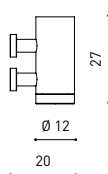

LIGHTING INFORMATION

OTHER DATA

Ingress Protection	IP20
Cord length	3 m
Fast adjustment tensioner	No
Track type	Track 48V
Weight	530 g.
Packaged weight	666 g.
Packaging dimensions	253 × 152 × 102 mm.
Units per package	1
Materials	Aluminium / Polymethyl Methacrylate

POLAR DIAGRAM

CONICAL DIAGRAM

	PRODUCT
Model	Cord Accessory
Reference	02230000WT
Colour	WT <input type="checkbox"/>   Textured white
Category	Accessories

## DIMENSIONAL DRAWING