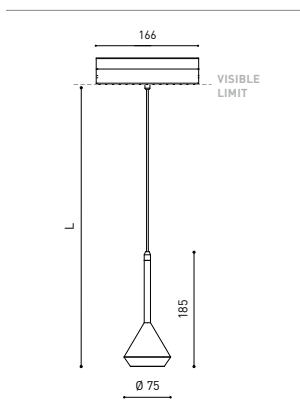

DIMENSIONS

ACCESSORIES

AWARDS

Name	SPIN 48V 3M 40° 3000K WT
Reference	A3501111WT
Color	Textured white
Power of the system	9016
Category	TRACKLIGHTS

PRODUCT

Light source	LED
Gross luminous flux	630 Lm
Power	6,5 W
Power values of the system	7,30 W
Colour temperature	3000 K
Colour Rendering Index	CRI>90
Chromatic stability	Mac Adam Step 2
Light beam angle	40°
Lighting efficiency	84%
Efficacy	97 Lm/W
Current intensity	700 mA
Control through bluetooth	Please Consult
Driver	Included
Electrical insulation class	III
Voltage	48 Vdc
Energy efficiency	A+
LED lifespan	L80B10 (Tj=85°C) >60.000h

LIGHTING INFORMATION

OTHER DATA

Ingress Protection	IP20
Cord length	3 m
Fast adjustment tensioner	No
Track type	Track 48V
Weight	530 g.
Packaged weight	666 g.
Packaging dimensions	253 × 152 × 102 mm.
Units per package	1
Materials	Aluminium / Polymethyl Methacrylate