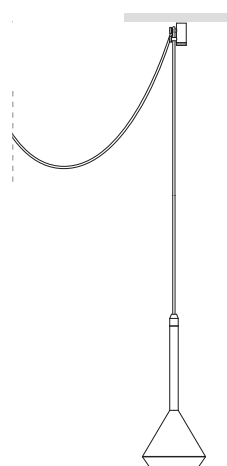

LIGHTING INFORMATION

OTHER DATA

Ingress Protection	IP20
Cord length	3 m
Fast adjustment tensioner	No
Track type	Track 48V
Weight	530 g.
Packaged weight	666 g.
Packaging dimensions	253 × 152 × 102 mm.
Units per package	1
Materials	Aluminium / Polymethyl Methacrylate

Spin 48V, reduced dimensions, essential lines and revolutionary geometry in a pendant luminary for accent lighting. Its extra fine wire gives Spin a sense of airiness and flotability. Spin, now available for Arkoslight's low voltage tracklight systems.

POLAR DIAGRAM

CONICAL DIAGRAM

	PRODUCT
Model	Cord Accessory
Reference	02230000WT
Colour	WT <input type="checkbox"/>   Textured white
Category	Accessories

## DIMENSIONAL DRAWING