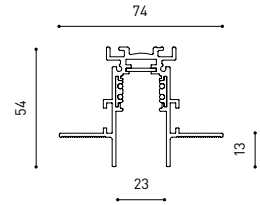

TRACK 48V TRIMLESS

ARKOSLIGHT®

TRACK 48V SURFACE

Available on request. Please consult.

TRACK 48V 1M	A338-01-00- | N |
TRACK 48V 2M	A338-02-00- | N |
TRACK 48V 3M	A338-03-00- | N |
TRACK 48V Corner 90° One Plane	A338-06-00- | N |
TRACK 48V Corner 90° Two Planes	A338-07-00- | N |