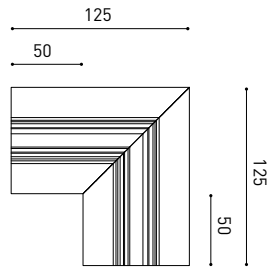

TRACK 48V TRIMLESS

ARKOSLIGHT®

TRACK 48V SURFACE

Available on request. Please consult.

TRACK 48V 90° CORNER One Plane

*Electrical connection not included