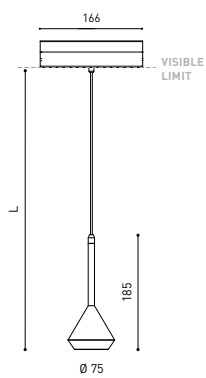

DIMENSIONS

ACCESSORIES

AWARDS

Name	SPIN 48V 3M DIM DALI 24° 3000K WT
Reference	A3501201WT
Color	Textured white
Power of the system	9016
Category	TRACKLIGHTS

PRODUCT

Light source	LED
Gross luminous flux	630 Lm
Power	6,5 W
Power values of the system	7,22 W
Colour temperature	3000 K
Colour Rendering Index	CRI>90
Chromatic stability	Mac Adam Step 2
Light beam angle	24°
Lighting efficiency	86%
Efficacy	97 Lm/W
Current intensity	700 mA
Dimming	DALI
Control through bluetooth	Please Consult
Driver	Included
Electrical insulation class	III
Voltage	48 Vdc
Energy efficiency	A+
LED lifespan	L80B10 (Tj=85°C) >60.000h

LIGHTING INFORMATION

OTHER DATA

Ingress Protection	IP20
Cord length	3 m
Fast adjustment tensioner	No
Track type	Track 48V
Weight	530 g.
Packaged weight	666 g.
Packaging dimensions	253 x 152 x 102 mm.
Units per package	1
Materials	Aluminium / Polymethyl Methacrylate

POLAR DIAGRAM

CONICAL DIAGRAM

	PRODUCT
Model	Cord Accessory
Reference	02230000WT
Colour	WT <input type="checkbox"/> Textured white
Category	Accessories

DIMENSIONAL DRAWING

TRACK 48V TRIMLESS

ARKOSLIGHT®

TRACK 48V SURFACE

TRACK LENGTH (m)		10			20		29
CABLE LENGTH (m)		1	10	20	1	10	1
POWER (W)	CABLE SECTION (mm²)						
75W	0,75mm²	✓	✓	✓	✓	✓	✓
	1,5mm²	✓	✓	✓	✓	✓	✓
150W	0,75mm²	✓	X	X	✓	X	✓
	1,5mm²	✓	✓	X	✓	✓	✓

COLOUR | N ■ RAL 9005 |