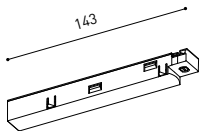

TRACK LENGTH (m)		10			20		29
CABLE LENGTH (m)		1	10	20	1	10	1
POWER (W)	CABLE SECTION (mm²)						
75W	0,75mm²	✓	✓	✓	✓	✓	✓
	1,5mm²	✓	✓	✓	✓	✓	✓
150W	0,75mm²	✓	X	X	✓	X	✓
	1,5mm²	✓	✓	X	✓	✓	✓

COLOUR | N ■ RAL 9005 |

TRACK 48V 90° CORNER One Plane

*Electrical connection not included

TRACK 48V 90° CORNER Two Planes

*Electrical connection not included

TRACK 48V Live-End Connector

A338-00-01- | N |

TRACK 48V End

A338-00-06- | N |