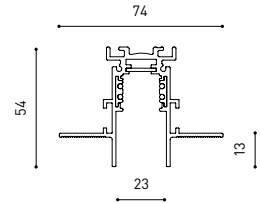

LIGHTING INFORMATION

OTHER DATA

Ingress Protection	IP20
Cord length	3 m
Fast adjustment tensioner	No
Track type	Track 48V
Weight	530 g.
Packaged weight	666 g.
Packaging dimensions	253 x 152 x 102 mm.
Units per package	1
Materials	Aluminium / Polymethyl Methacrylate

POLAR DIAGRAM

CONICAL DIAGRAM

	PRODUCT
Model	Cord Accessory
Reference	02230000WT
Colour	WT <input type="checkbox"/> Textured white
Category	Accessories

DIMENSIONAL DRAWING

TRACK 48V TRIMLESS

ARKOSLIGHT®

TRACK 48V SURFACE

Available on request. Please consult.

TRACK 48V 1M	A338-01-00- N
TRACK 48V 2M	A338-02-00- N
TRACK 48V 3M	A338-03-00- N
TRACK 48V Corner 90° One Plane	A338-06-00- N
TRACK 48V Corner 90° Two Planes	A338-07-00- N

TRACK LENGTH (m)		10			20		29
CABLE LENGTH (m)		1	10	20	1	10	1
POWER (W)	CABLE SECTION (mm²)						
75W	0,75mm²	✓	✓	✓	✓	✓	✓
	1,5mm²	✓	✓	✓	✓	✓	✓
150W	0,75mm²	✓	X	X	✓	X	✓
	1,5mm²	✓	✓	X	✓	✓	✓

COLOUR | N ■ RAL 9005 |