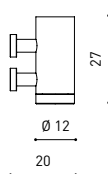

LIGHTING INFORMATION

OTHER DATA

Ingress Protection	IP20
Cord length	3 m
Fast adjustment tensioner	No
Track type	Track 48V
Weight	530 g.
Packaged weight	666 g.
Packaging dimensions	253 x 152 x 102 mm.
Units per package	1
Materials	Aluminium / Polymethyl Methacrylate

POLAR DIAGRAM

CONICAL DIAGRAM

	PRODUCT
Model	Cord Accessory
Reference	02230000WT
Colour	WT <input type="checkbox"/> Textured white
Category	Accessories

DIMENSIONAL DRAWING

TRACK 48V TRIMLESS

ARKOSLIGHT®

TRACK 48V SURFACE

TRACK LENGTH (m)		10			20		29
CABLE LENGTH (m)		1	10	20	1	10	1
POWER (W)	CABLE SECTION (mm²)						
75W	0,75mm²	✓	✓	✓	✓	✓	✓
	1,5mm²	✓	✓	✓	✓	✓	✓
150W	0,75mm²	✓	X	X	✓	X	✓
	1,5mm²	✓	✓	X	✓	✓	✓

COLOUR | N ■ RAL 9005 |