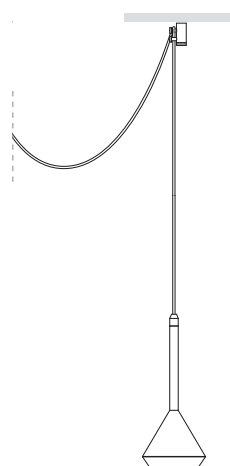

LIGHTING INFORMATION

OTHER DATA

Ingress Protection	IP20
Cord length	3 m
Fast adjustment tensioner	No
Track type	Track 48V
Weight	530 g.
Packaged weight	666 g.
Packaging dimensions	253 x 152 x 102 mm.
Units per package	1
Materials	Aluminium / Polymethyl Methacrylate

Spin 48V, reduced dimensions, essential lines and revolutionary geometry in a pendant luminary for accent lighting. Its extra fine wire gives Spin a sense of airiness and flotability. Spin, now available for Arkoslight's low voltage tracklight systems.

POLAR DIAGRAM

CONICAL DIAGRAM

	PRODUCT
Model	Cord Accessory
Reference	02230000WT
Colour	WT <input type="checkbox"/> Textured white
Category	Accessories

DIMENSIONAL DRAWING

TRACK 48V TRIMLESS

ARKOSLIGHT®

TRACK 48V SURFACE

Available on request. Please consult.

TRACK 48V 1M	A338-01-00- N
TRACK 48V 2M	A338-02-00- N
TRACK 48V 3M	A338-03-00- N
TRACK 48V Corner 90° One Plane	A338-06-00- N
TRACK 48V Corner 90° Two Planes	A338-07-00- N