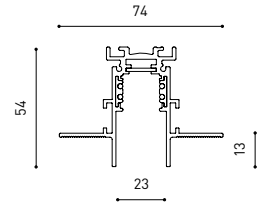

OTHER DATA

Ingress Protection	IP20
Cord length	3 m
Fast adjustment tensioner	No
Track type	Track 48V
Weight	530 g.
Packaged weight	666 g.
Packaging dimensions	253 x 152 x 102 mm.
Units per package	1
Materials	Aluminium / Polymethyl Methacrylate

POLAR DIAGRAM

CONICAL DIAGRAM

	PRODUCT
Model	Cord Accessory
Reference	02230000WT
Colour	WT □ Textured white
Category	Accessories

DIMENSIONAL DRAWING

TRACK 48V TRIMLESS

ARKOSLIGHT®

TRACK 48V SURFACE

Available on request. Please consult.

TRACK 48V 1M	A338-01-00- N
TRACK 48V 2M	A338-02-00- N
TRACK 48V 3M	A338-03-00- N
TRACK 48V Corner 90° One Plane	A338-06-00- N
TRACK 48V Corner 90° Two Planes	A338-07-00- N

		P	I	D
CONSTANT VOLTAGE LED POWER SUPPLY	0434-01-21	75W	48V	180 x 52 x 30mm
	0434-01-22	150W	48V	240 x 60 x 49mm
	0434-01-19	75W	48V	235 x 100 x 31mm
	0434-01-20	150W	48V	235 x 100 x 31mm

CABLE SECTION AND LENGTH BETWEEN TRACK 48V AND POWER SUPPLY

TRACK LENGTH (m)		10			20		29
CABLE LENGTH (m)		1	10	20	1	10	1
POWER (W)	CABLE SECTION (mm²)						
75W	0,75mm²	✓	✓	✓	✓	✓	✓
	1,5mm²	✓	✓	✓	✓	✓	✓
150W	0,75mm²	✓	X	X	✓	X	✓
	1,5mm²	✓	✓	X	✓	✓	✓