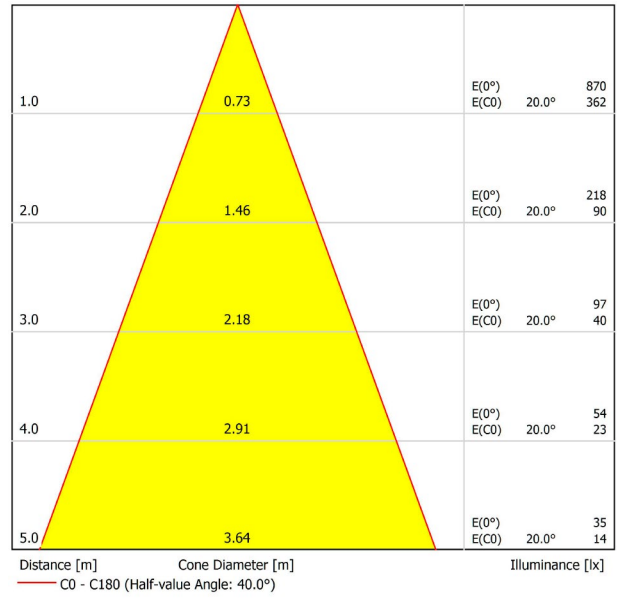

CONICAL DIAGRAM