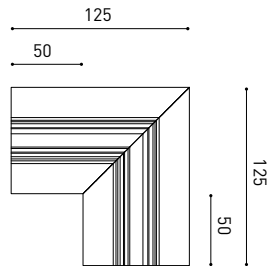

CABLE SECTION AND LENGTH BETWEEN TRACK 48V AND POWER SUPPLY

TRACK LENGTH (m)		10			20		29
CABLE LENGTH (m)		1	10	20	1	10	1
POWER (W)	CABLE SECTION (mm²)						
75W	0,75mm²	✓	✓	✓	✓	✓	✓
	1,5mm²	✓	✓	✓	✓	✓	✓
150W	0,75mm²	✓	X	X	✓	X	✓
	1,5mm²	✓	✓	X	✓	✓	✓

COLOUR | N ■ RAL 9005 |

Recommended for installations where the profile can be installed before the false plasteboard ceiling (thickness 12,5mm.)

TRACK 48V TRIMLESS

ARKOSLIGHT®

TRACK 48V SURFACE

Available on request. Please consult.

TRACK 48V 90° CORNER One Plane

*Electrical connection not included

TRACK 48V 90° CORNER Two Planes

*Electrical connection not included

TRACK 48V Live-End Connector

A338-00-01- | N |

TRACK 48V End

A338-00-06- | N |