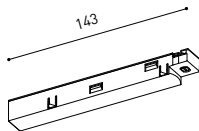

CABLE SECTION AND LENGTH BETWEEN TRACK 48V AND POWER SUPPLY

TRACK LENGTH (m)		10			20		29
CABLE LENGTH (m)		1	10	20	1	10	1
POWER (W)	CABLE SECTION (mm²)						
75W	0,75mm²	✓	✓	✓	✓	✓	✓
	1,5mm²	✓	✓	✓	✓	✓	✓
150W	0,75mm²	✓	X	X	✓	X	✓
	1,5mm²	✓	✓	X	✓	✓	✓

TRACK 48V 90° CORNER One Plane

*Electrical connection not included

TRACK 48V 90° CORNER Two Planes

*Electrical connection not included

TRACK 48V Live-End Connector

A338-00-01- | N |

TRACK 48V End

A338-00-06- | N |