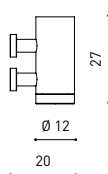

OTHER DATA

Ingress Protection	IP20
Cord length	3 m
Fast adjustment tensioner	No
Track type	Track 48V
Weight	530 g.
Packaged weight	666 g.
Packaging dimensions	253 x 152 x 102 mm.
Units per package	1
Materials	Aluminium / Polymethyl Methacrylate

POLAR DIAGRAM

CONICAL DIAGRAM

	PRODUCT
Model	Cord Accessory
Reference	02230000WT
Colour	WT □ Textured white
Category	Accessories

DIMENSIONAL DRAWING

TRACK 48V TRIMLESS

ARKOSLIGHT®

TRACK 48V SURFACE

Available on request. Please consult.

CABLE SECTION AND LENGTH BETWEEN TRACK 48V AND POWER SUPPLY

TRACK LENGTH (m)		10			20		29
CABLE LENGTH (m)		1	10	20	1	10	1
POWER (W)	CABLE SECTION (mm²)						
75W	0,75mm²	✓	✓	✓	✓	✓	✓
	1,5mm²	✓	✓	✓	✓	✓	✓
150W	0,75mm²	✓	X	X	✓	X	✓
	1,5mm²	✓	✓	X	✓	✓	✓