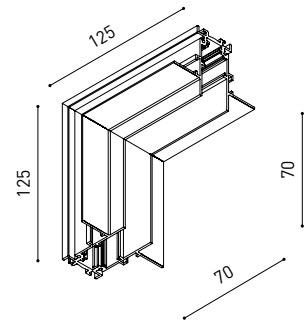

COLOUR | N ■ RAL 9005 |

Recommended for installations where the profile can be installed before the false plasteboard ceiling (thickness 12,5mm.)

TRACK 48V TRIMLESS

ARKOSLIGHT®

TRACK 48V SURFACE

Available on request. Please consult.

TRACK 48V 90° CORNER One Plane

*Electrical connection not included

TRACK 48V 90° CORNER Two Planes

*Electrical connection not included

TRACK 48V Live-End Connector

A338-00-01- | N |

TRACK 48V End

A338-00-06- | N |