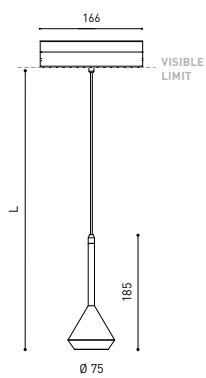

DIMENSIONS

ACCESSORIES

CORD ACCESOSORY

TRACK 48V OPTIONS

AWARDS

Name	SPIN 48V 3M DIM DALI 40° 3000K WT
Reference	A3501211WT
Color	Textured white
Power of the system	9016
Category	TRACKLIGHTS

PRODUCT

SPIN 48V 3M DIM DALI 40° 3000K WT
A3501211WT
Textured white
9016
TRACKLIGHTS

OTHER DATA

Ingress Protection	IP20
Cord length	3 m
Fast adjustment tensioner	No
Track type	Track 48V
Weight	530 g.
Packaged weight	666 g.
Packaging dimensions	253 x 152 x 102 mm.
Units per package	1
Materials	Aluminium / Polymethyl Methacrylate

POLAR DIAGRAM

CONICAL DIAGRAM

	PRODUCT
Model	Cord Accessory
Reference	02230000WT
Colour	WT □ Textured white
Category	Accessories

DIMENSIONAL DRAWING

TRACK 48V TRIMLESS

ARKOSLIGHT®

TRACK 48V SURFACE

Available on request. Please consult.

CABLE SECTION AND LENGTH BETWEEN TRACK 48V AND POWER SUPPLY

TRACK LENGTH (m)		10			20		29
CABLE LENGTH (m)		1	10	20	1	10	1
POWER (W)	CABLE SECTION (mm²)						
75W	0,75mm²	✓	✓	✓	✓	✓	✓
	1,5mm²	✓	✓	✓	✓	✓	✓
150W	0,75mm²	✓	X	X	✓	X	✓
	1,5mm²	✓	✓	X	✓	✓	✓