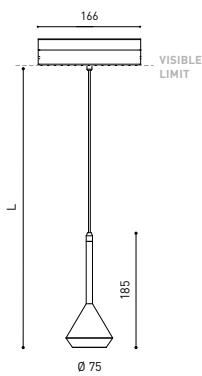

DIMENSIONS

ACCESSORIES

CORD ACCESOSORY

TRACK 48V OPTIONS

AWARDS

Name	SPIN 48V 5M 24° 3000K WT
Reference	A3502101WT
Color	Textured white
Power of the system	9016
Category	TRACKLIGHTS

PRODUCT

Light source	LED
Gross luminous flux	630 Lm
Power	6,5 W
Power values of the system	7,30 W
Colour temperature	3000 K
Colour Rendering Index	CRI>90
Chromatic stability	Mac Adam Step 2
Light beam angle	24°
Lighting efficiency	86%
Efficacy	97 Lm/W
Current intensity	700 mA
Control through bluetooth	Please Consult
Driver	Included
Electrical insulation class	III
Voltage	48 Vdc
Energy efficiency	A+
LED lifespan	L80B10 (Tj=85°C) >60.000h

LIGHTING INFORMATION

OTHER DATA

Ingress Protection	IP20
Cord length	5 m
Fast adjustment tensioner	No
Track type	Track 48V
Weight	530 g.
Packaged weight	666 g.
Packaging dimensions	253 × 152 × 102 mm.
Units per package	1
Materials	Aluminium / Polymethyl Methacrylate

### CABLE SECTION AND LENGTH BETWEEN TRACK 48V AND POWER SUPPLY

TRACK LENGTH (m)		10			20		29
CABLE LENGTH (m)		1	10	20	1	10	1
POWER (W)	CABLE SECTION (mm²)						
75W	0,75mm²	✓	✓	✓	✓	✓	✓
	1,5mm²	✓	✓	✓	✓	✓	✓
150W	0,75mm²	✓	X	X	✓	X	✓
	1,5mm²	✓	✓	X	✓	✓	✓