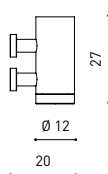

LIGHTING INFORMATION

OTHER DATA

Ingress Protection	IP20
Cord length	5 m
Fast adjustment tensioner	No
Track type	Track 48V
Weight	530 g.
Packaged weight	666 g.
Packaging dimensions	253 × 152 × 102 mm.
Units per package	1
Materials	Aluminium / Polymethyl Methacrylate

POLAR DIAGRAM

CONICAL DIAGRAM

	PRODUCT
Model	Cord Accessory
Reference	02230000WT
Colour	WT <input type="checkbox"/>   Textured white
Category	Accessories

## DIMENSIONAL DRAWING