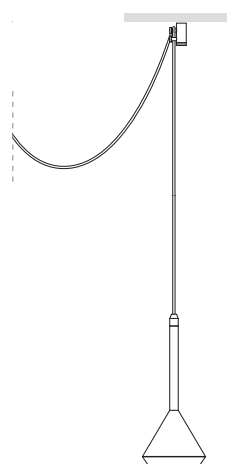

LIGHTING INFORMATION

OTHER DATA

Ingress Protection	IP20
Cord length	5 m
Fast adjustment tensioner	No
Track type	Track 48V
Weight	530 g.
Packaged weight	666 g.
Packaging dimensions	253 × 152 × 102 mm.
Units per package	1
Materials	Aluminium / Polymethyl Methacrylate

Spin 48V, reduced dimensions, essential lines and revolutionary geometry in a pendant luminary for accent lighting. Its extra fine wire gives Spin a sense of airiness and flotability. Spin, now available for Arkoslight's low voltage tracklight systems.

POLAR DIAGRAM

CONICAL DIAGRAM

	PRODUCT
Model	Cord Accessory
Reference	02230000WT
Colour	WT <input type="checkbox"/>   Textured white
Category	Accessories

## DIMENSIONAL DRAWING