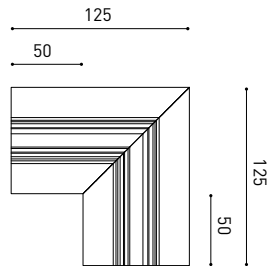

TRACK 48V TRIMLESS

ARKOSLIGHT®

TRACK 48V SURFACE

Available on request. Please consult.

TRACK 48V 90° CORNER One Plane

*Electrical connection not included