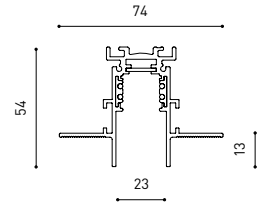

OTHER DATA	
Ingress Protection	IP20
Cord length	5 m
Fast adjustment tensioner	No
Track type	Track 48V
Weight	530 g.
Packaged weight	666 g.
Packaging dimensions	253 × 152 × 102 mm.
Units per package	1
Materials	Aluminium / Polymethyl Methacrylate

POLAR DIAGRAM

CONICAL DIAGRAM

	PRODUCT
Model	Cord Accessory
Reference	02230000WT
Colour	WT <input type="checkbox"/> Textured white
Category	Accessories

DIMENSIONAL DRAWING

TRACK 48V TRIMLESS

ARKOSLIGHT®

TRACK 48V SURFACE

Available on request. Please consult.

TRACK 48V 1M	A338-01-00- N
TRACK 48V 2M	A338-02-00- N
TRACK 48V 3M	A338-03-00- N
TRACK 48V Corner 90° One Plane	A338-06-00- N
TRACK 48V Corner 90° Two Planes	A338-07-00- N

TRACK LENGTH (m)		10			20		29
CABLE LENGTH (m)		1	10	20	1	10	1
POWER (W)	CABLE SECTION (mm²)						
75W	0,75mm²	✓	✓	✓	✓	✓	✓
	1,5mm²	✓	✓	✓	✓	✓	✓
150W	0,75mm²	✓	X	X	✓	X	✓
	1,5mm²	✓	✓	X	✓	✓	✓

COLOUR | N ■ RAL 9005 |