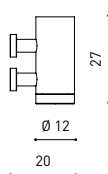

DIMENSIONS

ACCESSORIES

AWARDS

PRODUCT	
Name	SPIN 48V 5M 40° 3000K WT
Reference	A3502111WT
Color	Textured white
Power of the system	9016
Category	TRACKLIGHTS

LIGHTING INFORMATION	
Light source	LED
Gross luminous flux	630 Lm
Power	6,5 W
Power values of the system	7,30 W
Colour temperature	3000 K
Colour Rendering Index	CRI>90
Chromatic stability	Mac Adam Step 2
Light beam angle	40°
Lighting efficiency	84%
Efficacy	97 Lm/W
Current intensity	700 mA
Control through bluetooth	Please Consult
Driver	Included
Electrical insulation class	III
Voltage	48 Vdc
Energy efficiency	A+
LED lifespan	L80B10 (Tj=85°C) >60.000h

OTHER DATA	
Ingress Protection	IP20
Cord length	5 m
Fast adjustment tensioner	No
Track type	Track 48V
Weight	530 g.
Packaged weight	666 g.
Packaging dimensions	253 × 152 × 102 mm.
Units per package	1
Materials	Aluminium / Polymethyl Methacrylate

POLAR DIAGRAM

CONICAL DIAGRAM

	PRODUCT
Model	Cord Accessory
Reference	02230000WT
Colour	WT <input type="checkbox"/> Textured white
Category	Accessories

DIMENSIONAL DRAWING

TRACK 48V TRIMLESS

ARKOSLIGHT®

TRACK 48V SURFACE

TRACK LENGTH (m)		10			20		29
CABLE LENGTH (m)		1	10	20	1	10	1
POWER (W)	CABLE SECTION (mm²)						
75W	0,75mm²	✓	✓	✓	✓	✓	✓
	1,5mm²	✓	✓	✓	✓	✓	✓
150W	0,75mm²	✓	X	X	✓	X	✓
	1,5mm²	✓	✓	X	✓	✓	✓

COLOUR | N ■ RAL 9005 |