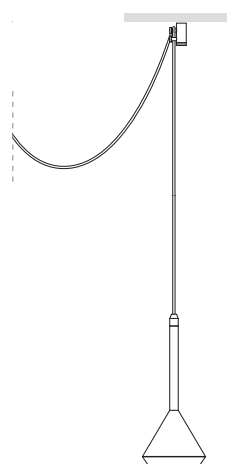

OTHER DATA	
Ingress Protection	IP20
Cord length	5 m
Fast adjustment tensioner	No
Track type	Track 48V
Weight	530 g.
Packaged weight	666 g.
Packaging dimensions	253 × 152 × 102 mm.
Units per package	1
Materials	Aluminium / Polymethyl Methacrylate

Spin 48V, reduced dimensions, essential lines and revolutionary geometry in a pendant luminary for accent lighting. Its extra fine wire gives Spin a sense of airiness and flotability. Spin, now available for Arkoslight's low voltage tracklight systems.

POLAR DIAGRAM

CONICAL DIAGRAM

	PRODUCT
Model	Cord Accessory
Reference	02230000WT
Colour	WT <input type="checkbox"/> Textured white
Category	Accessories

DIMENSIONAL DRAWING

TRACK 48V TRIMLESS

ARKOSLIGHT®

TRACK 48V SURFACE

Available on request. Please consult.

TRACK 48V 1M	A338-01-00- N
TRACK 48V 2M	A338-02-00- N
TRACK 48V 3M	A338-03-00- N
TRACK 48V Corner 90° One Plane	A338-06-00- N
TRACK 48V Corner 90° Two Planes	A338-07-00- N