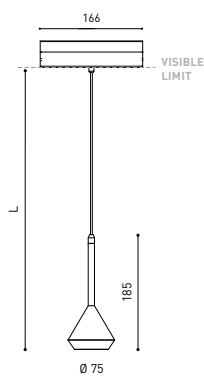

DIMENSIONS

ACCESSORIES

AWARDS

PRODUCT	
Name	SPIN 48V 5M 40° 3000K WT
Reference	A3502111WT
Color	Textured white
Power of the system	9016
Category	TRACKLIGHTS

LIGHTING INFORMATION	
Light source	LED
Gross luminous flux	630 Lm
Power	6,5 W
Power values of the system	7,30 W
Colour temperature	3000 K
Colour Rendering Index	CRI>90
Chromatic stability	Mac Adam Step 2
Light beam angle	40°
Lighting efficiency	84%
Efficacy	97 Lm/W
Current intensity	700 mA
Control through bluetooth	Please Consult
Driver	Included
Electrical insulation class	III
Voltage	48 Vdc
Energy efficiency	A+
LED lifespan	L80B10 (Tj=85°C) >60.000h

OTHER DATA	
Ingress Protection	IP20
Cord length	5 m
Fast adjustment tensioner	No
Track type	Track 48V
Weight	530 g.
Packaged weight	666 g.
Packaging dimensions	253 × 152 × 102 mm.
Units per package	1
Materials	Aluminium / Polymethyl Methacrylate

POLAR DIAGRAM

CONICAL DIAGRAM

	PRODUCT
Model	Cord Accessory
Reference	02230000WT
Colour	WT <input type="checkbox"/> Textured white
Category	Accessories

DIMENSIONAL DRAWING

TRACK 48V TRIMLESS

ARKOSLIGHT®

TRACK 48V SURFACE

TRACK LENGTH (m)		10			20		29
CABLE LENGTH (m)		1	10	20	1	10	1
POWER (W)	CABLE SECTION (mm²)						
75W	0,75mm²	✓	✓	✓	✓	✓	✓
	1,5mm²	✓	✓	✓	✓	✓	✓
150W	0,75mm²	✓	X	X	✓	X	✓
	1,5mm²	✓	✓	X	✓	✓	✓

COLOUR | N ■ RAL 9005 |