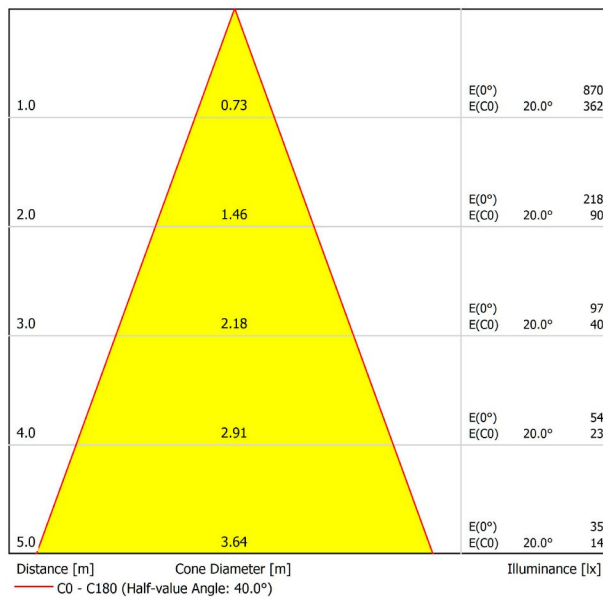

CONICAL DIAGRAM