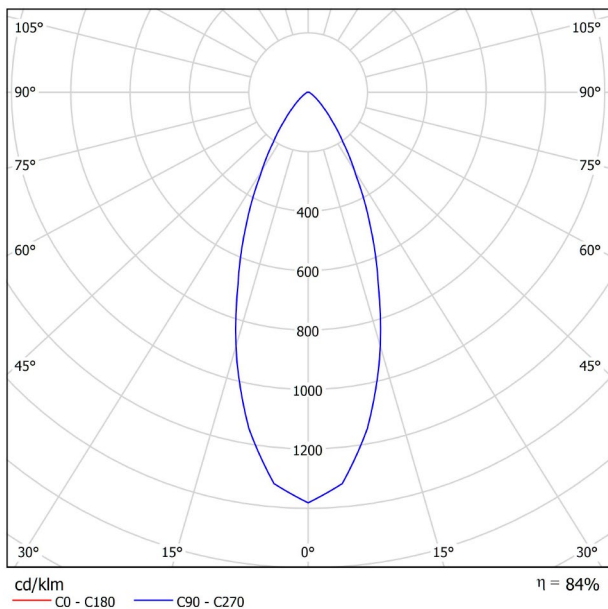

POLAR DIAGRAM