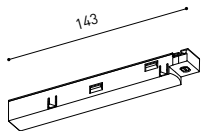

TRACK LENGTH (m)		10			20		29
CABLE LENGTH (m)		1	10	20	1	10	1
POWER (W)	CABLE SECTION (mm²)						
75W	0,75mm²	✓	✓	✓	✓	✓	✓
	1,5mm²	✓	✓	✓	✓	✓	✓
150W	0,75mm²	✓	X	X	✓	X	✓
	1,5mm²	✓	✓	X	✓	✓	✓

COLOUR | N ■ RAL 9005 |

TRACK 48V 90° CORNER One Plane

*Electrical connection not included

TRACK 48V 90° CORNER Two Planes

*Electrical connection not included

TRACK 48V Live-End Connector

A338-00-01- | N |

TRACK 48V End

A338-00-06- | N |