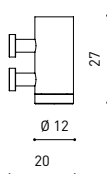

LIGHTING INFORMATION

OTHER DATA

Ingress Protection	IP20
Cord length	5 m
Fast adjustment tensioner	No
Track type	Track 48V
Weight	530 g.
Packaged weight	666 g.
Packaging dimensions	253 x 152 x 102 mm.
Units per package	1
Materials	Aluminium / Polymethyl Methacrylate

POLAR DIAGRAM

CONICAL DIAGRAM

	PRODUCT
Model	Cord Accessory
Reference	02230000WT
Colour	WT <input type="checkbox"/> Textured white
Category	Accessories

DIMENSIONAL DRAWING

TRACK 48V TRIMLESS

ARKOSLIGHT®

TRACK 48V SURFACE

Available on request. Please consult.

TRACK 48V 1M	A338-01-00- N
TRACK 48V 2M	A338-02-00- N
TRACK 48V 3M	A338-03-00- N
TRACK 48V Corner 90° One Plane	A338-06-00- N
TRACK 48V Corner 90° Two Planes	A338-07-00- N

TRACK LENGTH (m)		10			20		29
CABLE LENGTH (m)		1	10	20	1	10	1
POWER (W)	CABLE SECTION (mm²)						
75W	0,75mm²	✓	✓	✓	✓	✓	✓
	1,5mm²	✓	✓	✓	✓	✓	✓
150W	0,75mm²	✓	X	X	✓	X	✓
	1,5mm²	✓	✓	X	✓	✓	✓

COLOUR | N ■ RAL 9005 |