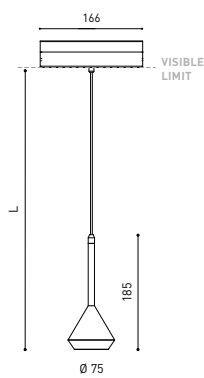

DIMENSIONS

ACCESSORIES

AWARDS

Name	SPIN 48V 5M DIM DALI 24° 3000K WT
Reference	A3502201WT
Color	Textured white
Power of the system	9016
Category	TRACKLIGHTS

PRODUCT

Light source	LED
Gross luminous flux	630 Lm
Power	6,5 W
Power values of the system	7,22 W
Colour temperature	3000 K
Colour Rendering Index	CRI>90
Chromatic stability	Mac Adam Step 2
Light beam angle	24°
Lighting efficiency	86%
Efficacy	97 Lm/W
Current intensity	700 mA
Dimming	DALI
Control through bluetooth	Please Consult
Driver	Included
Electrical insulation class	III
Voltage	48 Vdc
Energy efficiency	A+
LED lifespan	L80B10 (Tj=85°C) >60.000h

LIGHTING INFORMATION

OTHER DATA

Ingress Protection	IP20
Cord length	5 m
Fast adjustment tensioner	No
Track type	Track 48V
Weight	530 g.
Packaged weight	666 g.
Packaging dimensions	253 x 152 x 102 mm.
Units per package	1
Materials	Aluminium / Polymethyl Methacrylate

POLAR DIAGRAM

CONICAL DIAGRAM

	PRODUCT
Model	Cord Accessory
Reference	02230000WT
Colour	WT <input type="checkbox"/> Textured white
Category	Accessories

DIMENSIONAL DRAWING

TRACK 48V TRIMLESS

ARKOSLIGHT®

TRACK 48V SURFACE

TRACK LENGTH (m)		10			20		29
CABLE LENGTH (m)		1	10	20	1	10	1
POWER (W)	CABLE SECTION (mm²)						
75W	0,75mm²	✓	✓	✓	✓	✓	✓
	1,5mm²	✓	✓	✓	✓	✓	✓
150W	0,75mm²	✓	X	X	✓	X	✓
	1,5mm²	✓	✓	X	✓	✓	✓

COLOUR | N ■ RAL 9005 |