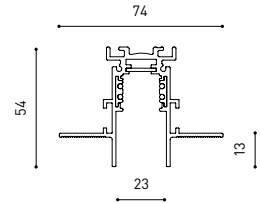

LIGHTING INFORMATION

OTHER DATA

Ingress Protection	IP20
Cord length	5 m
Fast adjustment tensioner	No
Track type	Track 48V
Weight	530 g.
Packaged weight	666 g.
Packaging dimensions	253 x 152 x 102 mm.
Units per package	1
Materials	Aluminium / Polymethyl Methacrylate

POLAR DIAGRAM

CONICAL DIAGRAM

	PRODUCT
Model	Cord Accessory
Reference	02230000WT
Colour	WT <input type="checkbox"/> Textured white
Category	Accessories

DIMENSIONAL DRAWING

TRACK 48V TRIMLESS

ARKOSLIGHT®

TRACK 48V SURFACE

Available on request. Please consult.

TRACK 48V 1M	A338-01-00- N
TRACK 48V 2M	A338-02-00- N
TRACK 48V 3M	A338-03-00- N
TRACK 48V Corner 90° One Plane	A338-06-00- N
TRACK 48V Corner 90° Two Planes	A338-07-00- N

TRACK LENGTH (m)		10			20		29
CABLE LENGTH (m)		1	10	20	1	10	1
POWER (W)	CABLE SECTION (mm²)						
75W	0,75mm²	✓	✓	✓	✓	✓	✓
	1,5mm²	✓	✓	✓	✓	✓	✓
150W	0,75mm²	✓	X	X	✓	X	✓
	1,5mm²	✓	✓	X	✓	✓	✓

COLOUR | N ■ RAL 9005 |