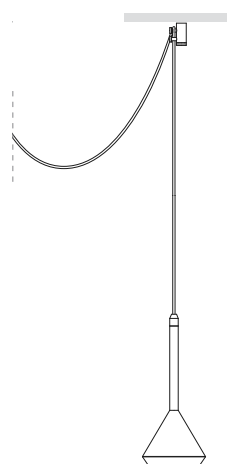

LIGHTING INFORMATION

OTHER DATA

Ingress Protection	IP20
Cord length	5 m
Fast adjustment tensioner	No
Track type	Track 48V
Weight	530 g.
Packaged weight	666 g.
Packaging dimensions	253 x 152 x 102 mm.
Units per package	1
Materials	Aluminium / Polymethyl Methacrylate

Spin 48V, reduced dimensions, essential lines and revolutionary geometry in a pendant luminary for accent lighting. Its extra fine wire gives Spin a sense of airiness and flotability. Spin, now available for Arkoslight's low voltage tracklight systems.

POLAR DIAGRAM

CONICAL DIAGRAM

	PRODUCT
Model	Cord Accessory
Reference	02230000WT
Colour	WT <input type="checkbox"/> Textured white
Category	Accessories

DIMENSIONAL DRAWING

TRACK 48V TRIMLESS

ARKOSLIGHT®

TRACK 48V SURFACE

Available on request. Please consult.

TRACK 48V 1M	A338-01-00- N
TRACK 48V 2M	A338-02-00- N
TRACK 48V 3M	A338-03-00- N
TRACK 48V Corner 90° One Plane	A338-06-00- N
TRACK 48V Corner 90° Two Planes	A338-07-00- N