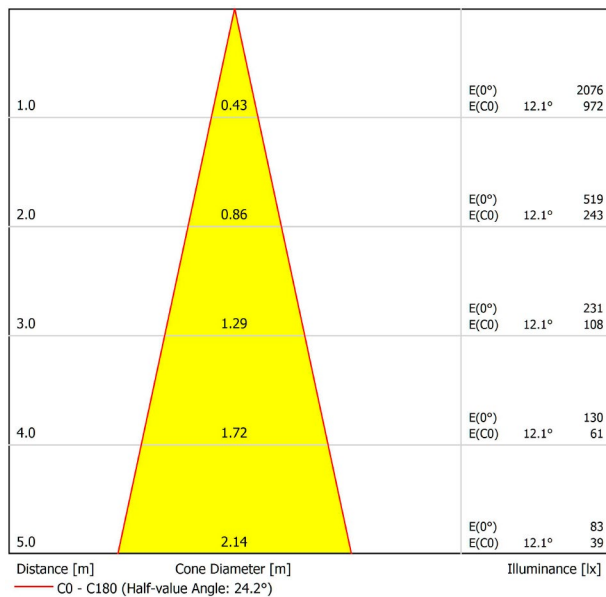

CONICAL DIAGRAM