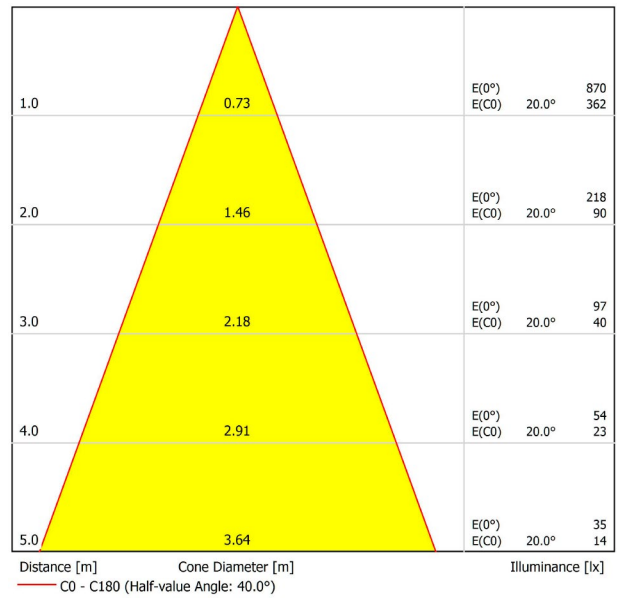

CONICAL DIAGRAM