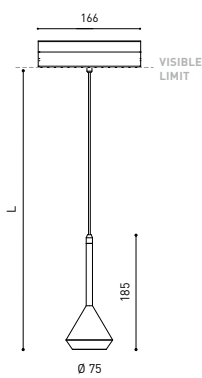

DIMENSIONS

ACCESSORIES

CORD ACCESOSORY

TRACK 48V OPTIONS

AWARDS

Name	SPIN 48V 5M DIM DALI 40° 3000K WT
Reference	A3502211WT
Color	Textured white
Power of the system	9016
Category	TRACKLIGHTS

PRODUCT

Light source	LED
Gross luminous flux	630 Lm
Power	6,5 W
Power values of the system	7,22 W
Colour temperature	3000 K
Colour Rendering Index	CRI>90
Chromatic stability	Mac Adam Step 2
Light beam angle	40°
Lighting efficiency	84%
Efficacy	97 Lm/W
Current intensity	700 mA
Dimming	DALI
Control through bluetooth	Please Consult
Driver	Included
Electrical insulation class	III
Voltage	48 Vdc
Energy efficiency	A+
LED lifespan	L80B10 (Tj=85°C) >60.000h

LIGHTING INFORMATION

OTHER DATA

Ingress Protection	IP20
Cord length	5 m
Fast adjustment tensioner	No
Track type	Track 48V
Weight	530 g.
Packaged weight	666 g.
Packaging dimensions	253 x 152 x 102 mm.
Units per package	1
Materials	Aluminium / Polymethyl Methacrylate

POLAR DIAGRAM

CONICAL DIAGRAM

	PRODUCT
Model	Cord Accessory
Reference	02230000WT
Colour	WT □   Textured white
Category	Accessories

### CABLE SECTION AND LENGTH BETWEEN TRACK 48V AND POWER SUPPLY

TRACK LENGTH (m)		10			20		29
CABLE LENGTH (m)		1	10	20	1	10	1
POWER (W)	CABLE SECTION (mm²)						
75W	0,75mm²	✓	✓	✓	✓	✓	✓
	1,5mm²	✓	✓	✓	✓	✓	✓
150W	0,75mm²	✓	X	X	✓	X	✓
	1,5mm²	✓	✓	X	✓	✓	✓