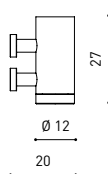

LIGHTING INFORMATION

OTHER DATA

Ingress Protection	IP20
Cord length	5 m
Fast adjustment tensioner	No
Track type	Track 48V
Weight	530 g.
Packaged weight	666 g.
Packaging dimensions	253 x 152 x 102 mm.
Units per package	1
Materials	Aluminium / Polymethyl Methacrylate

POLAR DIAGRAM

CONICAL DIAGRAM

	PRODUCT
Model	Cord Accessory
Reference	02230000WT
Colour	WT □   Textured white
Category	Accessories

## DIMENSIONAL DRAWING