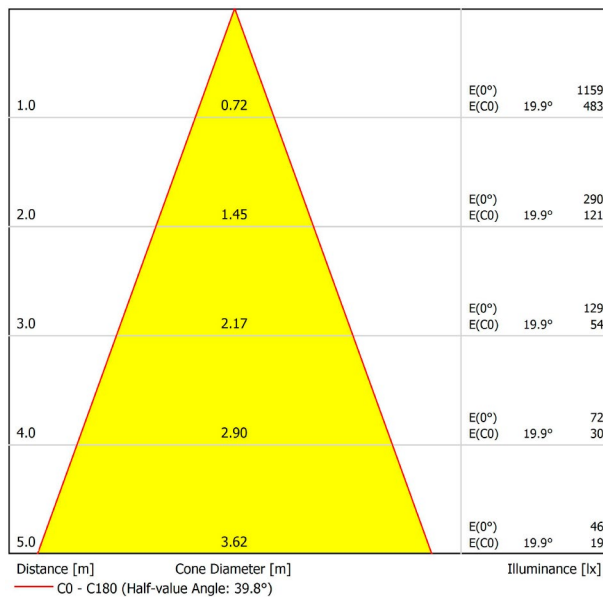

CONICAL DIAGRAM