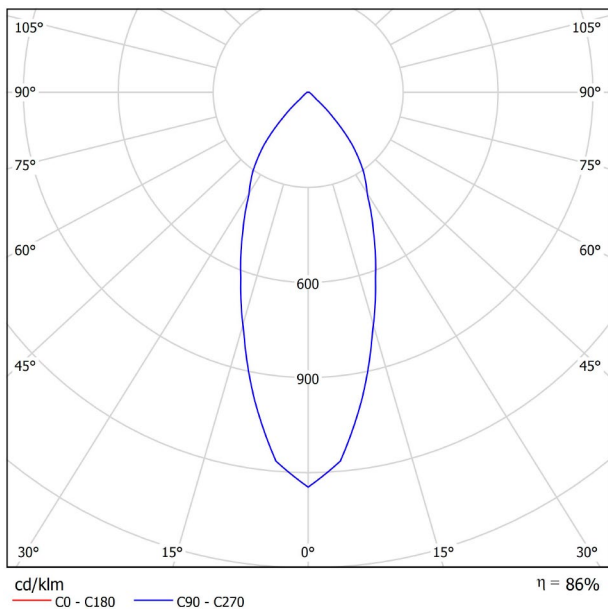

DIMENSIONS

ACCESSORIES

| | |
|-----------|---|
| Name | TWIST ROUND 1 7W DIM TR.EDGE FLOOD 3000K WT |
| Reference | A2151221WT |
| Color | Textured white |
| RAL | 9016 |
| Category | CEILING RECESSED |

PRODUCT

TWIST ROUND 1 7W DIM TR.EDGE FLOOD 3000K WT
 A2151221WT
 Textured white
 9016
 CEILING RECESSED

LIGHTING INFORMATION

| | |
|-----------------------------|---------------------------------------|
| Light source | LED |
| Gross luminous flux | 930 Lm |
| Power | 7 W |
| Power values of the system | 9,33 W |
| Colour temperature | 3000 K |
| Colour Rendering Index | CRI>90 |
| Chromatic stability | Mac Adam Step 2 |
| Light beam angle | 40° |
| Lighting efficiency | 86% |
| Efficacy | 133 Lm/W |
| Current intensity | 200 mA |
| Dimming | Phase Cut - Other DIM, please consult |
| Control through bluetooth | Please Consult |
| Driver | Included - Connected |
| Emergency power supply | Please Consult |
| Electrical insulation class | <input type="checkbox"/> |
| Voltage | 220 V/240 V |
| Frequency | 50/60 Hz |
| Energy efficiency | A++ |
| LED lifespan | L80B10 (Tj=85°C) >60.000h |

OTHER DATA

| | |
|----------------------|---------------------|
| Ingress Protection | IP20 |
| Recess measurements | Ø111 mm. |
| Swivel angle | 35° |
| Rotation angle | 175° |
| Weight | 490 g. |
| Packaged weight | 659 g. |
| Packaging dimensions | 164 x 149 x 105 mm. |
| Units per package | 1 |
| Materials | Aluminium |

Twist is a LED luminaire, with steerable beams, with considerable yield and small format. Twist is ideal for applications that require maximum steerability and outstanding luminous flux.

POLAR DIAGRAM

CONICAL DIAGRAM