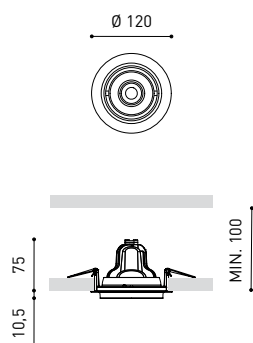

DIMENSIONS

ACCESSORIES

| | |
|-----------|---|
| Name | TWIST ROUND 1 7W DIM TR.EDGE FLOOD 3000K WT |
| Reference | A2151221WT |
| Color | Textured white |
| RAL | 9016 |
| Category | CEILING RECESSED |

PRODUCT

TWIST ROUND 1 7W DIM TR.EDGE FLOOD 3000K WT
 A2151221WT
 Textured white
 9016
 CEILING RECESSED

LIGHTING INFORMATION

| | |
|-----------------------------|---------------------------------------|
| Light source | LED |
| Gross luminous flux | 930 Lm |
| Power | 7 W |
| Power values of the system | 9,33 W |
| Colour temperature | 3000 K |
| Colour Rendering Index | CRI>90 |
| Chromatic stability | Mac Adam Step 2 |
| Light beam angle | 40° |
| Lighting efficiency | 86% |
| Efficacy | 133 Lm/W |
| Current intensity | 200 mA |
| Dimming | Phase Cut - Other DIM, please consult |
| Control through bluetooth | Please Consult |
| Driver | Included - Connected |
| Emergency power supply | Please Consult |
| Electrical insulation class | <input type="checkbox"/> |
| Voltage | 220 V/240 V |
| Frequency | 50/60 Hz |
| Energy efficiency | A++ |
| LED lifespan | L80B10 (Tj=85°C) >60.000h |

OTHER DATA

| | |
|----------------------|---------------------|
| Ingress Protection | IP20 |
| Recess measurements | Ø111 mm. |
| Swivel angle | 35° |
| Rotation angle | 175° |
| Weight | 490 g. |
| Packaged weight | 659 g. |
| Packaging dimensions | 164 x 149 x 105 mm. |
| Units per package | 1 |
| Materials | Aluminium |

Twist is a LED luminaire, with steerable beams, with considerable yield and small format. Twist is ideal for applications that require maximum steerability and outstanding luminous flux.

POLAR DIAGRAM

CONICAL DIAGRAM