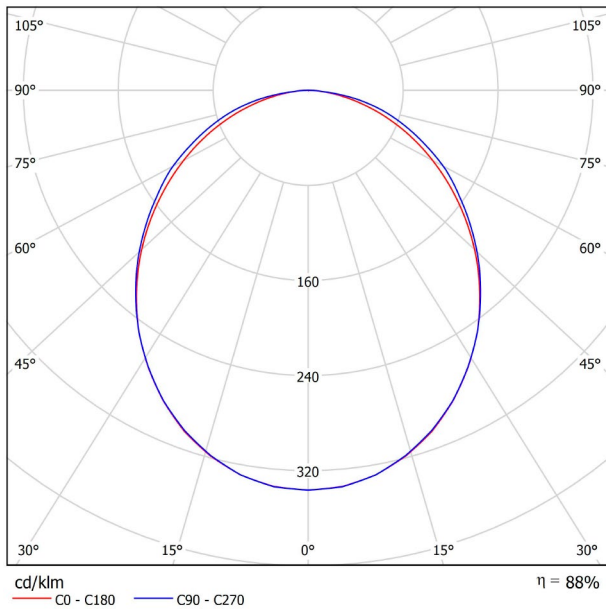

DIMENSIONS

PRODUCT	
Name	REC 3000K WT
Reference	A2560011WT
Color	Textured white
RAL	9016
Category	WALL & FLOOR LIGHTS
LIGHTING INFORMATION	
Light source	LED
Gross luminous flux	5625 Lm
Power	39,5 W
Power values of the system	42,93 W
Colour temperature	3000 K
Colour Rendering Index	CRI>90
Chromatic stability	Mac Adam Step 2
Lighting efficiency	85%
Efficacy	142 Lm/W
Current intensity	400 mA
Control through bluetooth	Please Consult
Driver	Included
Electrical insulation class	⊕
Voltage	220 V/240 V
Frequency	50/60 Hz
Energy efficiency	A+
LED lifespan	L80B10 (Tc=80°C) >60.000h
OTHER DATA	
Ingress Protection	IP20
Weight	1830 g.
Packaged weight	1983,8 g.
Packaging dimensions	384 × 180 × 44 mm.
Units per package	1
Materials	Aluminium / Polymethyl Methacrylate

POLAR DIAGRAM

CONICAL DIAGRAM