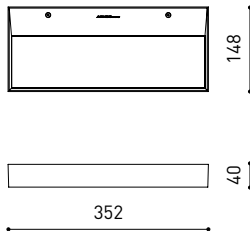

DIMENSIONS

Name	REC DIM 3000K WT
Reference	A2560021WT
Color	Textured white
RAL	9016
Category	WALL & FLOOR LIGHTS
PRODUCT	
LIGHTING INFORMATION	
Light source	LED
Gross luminous flux	5625 Lm
Power	39,5 W
Power values of the system	42,93 W
Colour temperature	3000 K
Colour Rendering Index	CRI>90
Chromatic stability	Mac Adam Step 2
Lighting efficiency	85%
Efficacy	142 Lm/W
Current intensity	400 mA
Dimming	DALI / Push
Control through bluetooth	Please Consult
Driver	Included
Electrical insulation class	⊕
Voltage	220 V/240 V
Frequency	50/60 Hz
Energy efficiency	A+
LED lifespan	L80B10 (Tc=80°C) >60.000h
OTHER DATA	
Ingress Protection	IP20
Weight	1830 g.
Packaged weight	1983,8 g.
Packaging dimensions	384 × 180 × 44 mm.
Units per package	1
Materials	Aluminium / Polymethyl Methacrylate