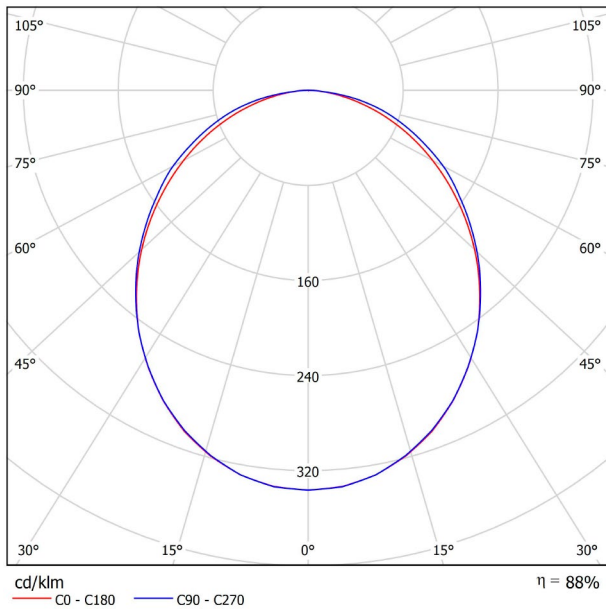

DIMENSIONS

Name	REC DIM 3000K WT
Reference	A2560021WT
Color	Textured white
RAL	9016
Category	WALL & FLOOR LIGHTS
PRODUCT	
LIGHTING INFORMATION	
Light source	LED
Gross luminous flux	5625 Lm
Power	39,5 W
Power values of the system	42,93 W
Colour temperature	3000 K
Colour Rendering Index	CRI>90
Chromatic stability	Mac Adam Step 2
Lighting efficiency	85%
Efficacy	142 Lm/W
Current intensity	400 mA
Dimming	DALI / Push
Control through bluetooth	Please Consult
Driver	Included
Electrical insulation class	⊕
Voltage	220 V/240 V
Frequency	50/60 Hz
Energy efficiency	A+
LED lifespan	L80B10 (Tc=80°C) >60.000h
OTHER DATA	
Ingress Protection	IP20
Weight	1830 g.
Packaged weight	1983,8 g.
Packaging dimensions	384 × 180 × 44 mm.
Units per package	1
Materials	Aluminium / Polymethyl Methacrylate

POLAR DIAGRAM

CONICAL DIAGRAM