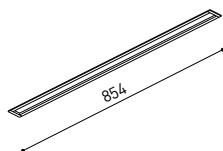

DIMENSIONS

ACCESSORIES

CUSTOM ACCESSORIES
(MANDATORY)

Name	FIFTY RECESSED CUSTOM 90 3000K NT
Reference	A2311111NT
Color	Textured black
RAL	9005
Category	CUSTOM SYSTEMS

PRODUCT

FIFTY RECESSED CUSTOM 90 3000K NT
A2311111NT
Textured black
9005
CUSTOM SYSTEMS

LIGHTING INFORMATION

Light source	LED
Gross luminous flux	2190 Lm
Power	15,3 W
Power values of the system	18,00 W
Colour temperature	3000 K
Colour Rendering Index	CRI>90
Chromatic stability	Mac Adam Step 2
Light beam angle	102°
Lighting efficiency	70%
Efficacy	143 Lm/W
Current intensity	600 mA
Control through bluetooth	Please Consult
Driver	Included - Fast Connect
Electrical insulation class	⊕
Voltage	220 V/240 V
Frequency	50/60 Hz
Energy efficiency	A+
LED lifespan	L80B10 (Tc=80°C) >60.000h

OTHER DATA

Ingress Protection	IP20
Recess measurements	864 × 58 mm.
Diffuser included	Yes
Weight	3550 g.
Packaged weight	4990 g.
Packaging dimensions	Ø168 × 1020 mm.
Units per package	1
Materials	Aluminium / Polycarbonate

Fifty Custom, is Arkoslight's profile solution for surface, recessed, suspension or wall applications for lighting projects where a very specific length is required. A tailored suit.