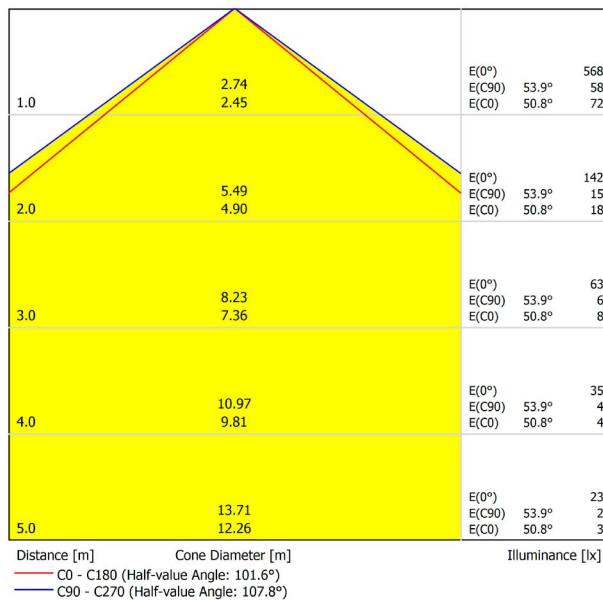

CONICAL DIAGRAM