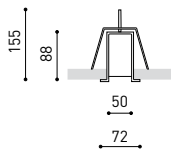

DIMENSIONS

ACCESSORIES

CUSTOM ACCESSORIES
(MANDATORY)

Name	FIFTY RECESSED CUSTOM 90 3000K NT
Reference	A2311111NT
Color	Textured black
RAL	9005
Category	CUSTOM SYSTEMS

PRODUCT

FIFTY RECESSED CUSTOM 90 3000K NT
A2311111NT
Textured black
9005
CUSTOM SYSTEMS

LIGHTING INFORMATION

Light source	LED
Gross luminous flux	2190 Lm
Power	15,3 W
Power values of the system	18,00 W
Colour temperature	3000 K
Colour Rendering Index	CRI>90
Chromatic stability	Mac Adam Step 2
Light beam angle	102°
Lighting efficiency	70%
Efficacy	143 Lm/W
Current intensity	600 mA
Control through bluetooth	Please Consult
Driver	Included - Fast Connect
Electrical insulation class	⊕
Voltage	220 V/240 V
Frequency	50/60 Hz
Energy efficiency	A+
LED lifespan	L80B10 (Tc=80°C) >60.000h

OTHER DATA

Ingress Protection	IP20
Recess measurements	864 × 58 mm.
Diffuser included	Yes
Weight	3550 g.
Packaged weight	4990 g.
Packaging dimensions	Ø168 × 1020 mm.
Units per package	1
Materials	Aluminium / Polycarbonate

Fifty Custom, is Arkoslight's profile solution for surface, recessed, suspension or wall applications for lighting projects where a very specific length is required. A tailored suit.