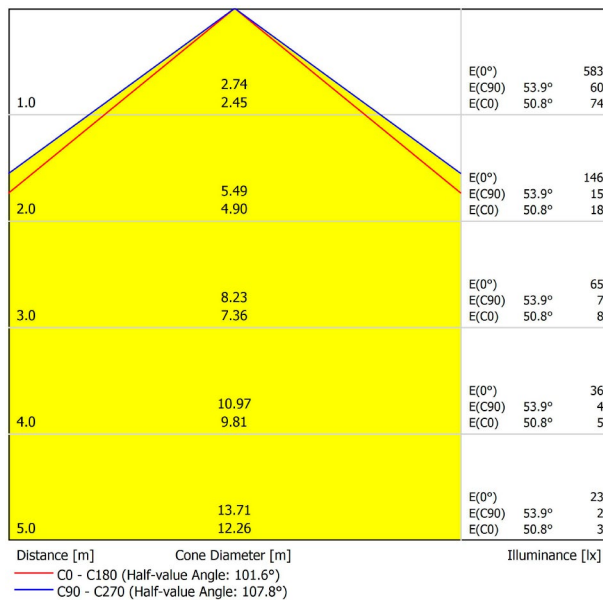

CONICAL DIAGRAM