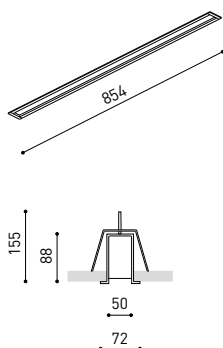

DIMENSIONS

ACCESSORIES

CUSTOM ACCESSORIES
(MANDATORY)

Name	FIFTY RECESSED CUSTOM 90 4000K WT
Reference	A2311112WT
Color	Textured white
RAL	9016
Category	CUSTOM SYSTEMS

PRODUCT

FIFTY RECESSED CUSTOM 90 4000K WT
A2311112WT
Textured white
9016
CUSTOM SYSTEMS

LIGHTING INFORMATION

Light source	LED
Gross luminous flux	2250 Lm
Power	15,3 W
Power values of the system	18,00 W
Colour temperature	4000 K
Colour Rendering Index	CRI>90
Chromatic stability	Mac Adam Step 2
Light beam angle	102°
Lighting efficiency	70%
Efficacy	147 Lm/W
Current intensity	600 mA
Control through bluetooth	Please Consult
Driver	Included - Fast Connect
Electrical insulation class	⊕
Voltage	220 V/240 V
Frequency	50/60 Hz
Energy efficiency	A+
LED lifespan	L80B10 (Tc=80°C) >60.000h

OTHER DATA

Ingress Protection	IP20
Recess measurements	864 × 58 mm.
Diffuser included	Yes
Weight	3550 g.
Packaged weight	4990 g.
Packaging dimensions	Ø168 × 1020 mm.
Units per package	1
Materials	Aluminium / Polycarbonate

FIFTY 2 End Cap Kit Recessed	1050-00-20- WT NT
FIFTY Straight Joiner	1050-01-80
FIFTY Power Line	A231-00-00

COLOUR | WT □ RAL 9016 | NT ■ RAL 9005 |

MATERIAL |  AL |